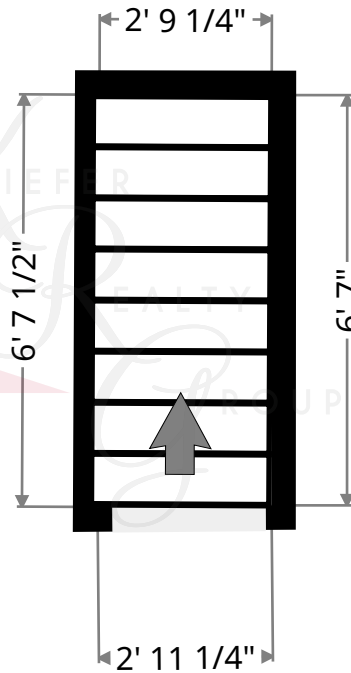

KRGListings.com

kw HEIGHTS
KELLER WILLIAMS
GREATER CLEVELAND

1408 Edendale

Living Room

Width: 19' 1 3/4"
Length: 25' 3 3/4"
Area: 374.42 sq ft
Perimeter: 87' 5 1/4"

Kitchen

Width: 8' 1/2"
Length: 12' 11 1/2"
Area: 101.79 sq ft
Perimeter: 40' 8 1/4"

Hall

Width: 2' 11 1/2"
Length: 18' 4"
Area: 53.92 sq ft
Perimeter: 42' 6 3/4"

Furnace Room

Width: 2' 7 1/2"
Length: 5' 8 1/4"
Area: 15.02 sq ft
Perimeter: 16' 8"

Keith Kiefer, CNE, RRS, Realtor
Certified Negotiation Expert
Residential Relocation Specialist

216-403-1797

KieferRealtyGroup@gmail.com

KieferRealtyGroup.com

1408 Edendale

Laundry Room

Width: 2' 10 1/4"
Length: 5' 3"
Area: 14.83 sq ft
Perimeter: 16' 1 3/4"

Stairway

Width: 2' 9 1/2"
Length: 6' 7 1/2"
Area: 18.37 sq ft
Perimeter: 18' 9 1/4"

Bedroom

Width: 12' 7 1/2"
Length: 19' 10"
Area: 192.35 sq ft
Perimeter: 64' 10 1/2"

Closet

Width: 3' 10 1/4"
Length: 5' 7"
Area: 21.53 sq ft
Perimeter: 18' 10 1/2"

Keith Kiefer, CNE, RRS, Realtor
Certified Negotiation Expert
Residential Relocation Specialist