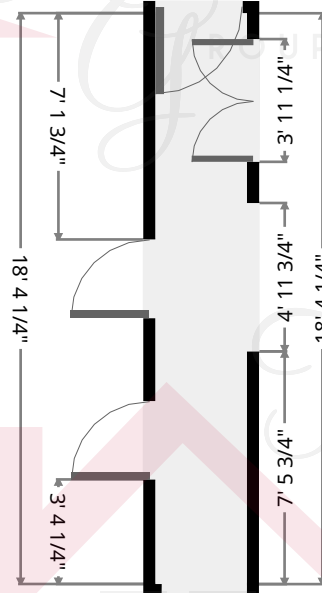

KRGListings.com

kw HEIGHTS
KELLER WILLIAMS
GREATER CLEVELAND

1408 Edendale

Living Room

Width: 19' 1 3/4"
Length: 25' 3 3/4"
Area: 374.42 sq ft
Perimeter: 87' 5 1/4"

Kitchen

Width: 8' 1/2"
Length: 12' 11 1/2"
Area: 101.79 sq ft
Perimeter: 40' 8 1/4"

Hall

Width: 2' 11 1/2"
Length: 18' 4"
Area: 53.92 sq ft
Perimeter: 42' 6 3/4"

Furnace Room

Width: 2' 7 1/2"
Length: 5' 8 1/4"
Area: 15.02 sq ft
Perimeter: 16' 8"

Keith Kiefer, CNE, RRS, Realtor
Certified Negotiation Expert
Residential Relocation Specialist

216-403-1797

KieferRealtyGroup@gmail.com

KieferRealtyGroup.com

1408 Edendale

Laundry Room

Width: 2' 10 1/4"
Length: 5' 3"
Area: 14.83 sq ft
Perimeter: 16' 1 3/4"

Stairway

Width: 2' 9 1/2"
Length: 6' 7 1/2"
Area: 18.37 sq ft
Perimeter: 18' 9 1/4"

Bedroom

Width: 12' 7 1/2"
Length: 19' 10"
Area: 192.35 sq ft
Perimeter: 64' 10 1/2"

Closet

Width: 3' 10 1/4"
Length: 5' 7"
Area: 21.53 sq ft
Perimeter: 18' 10 1/2"

Keith Kiefer, CNE, RRS, Realtor
Certified Negotiation Expert
Residential Relocation Specialist