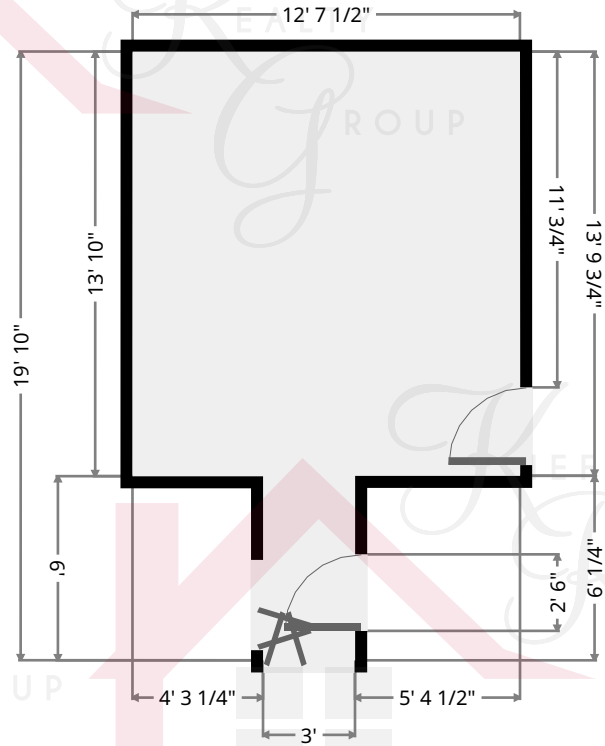

KRGListings.com

kw HEIGHTS
KELLER WILLIAMS
GREATER CLEVELAND

1408 Edendale

Living Room

Width: 19' 1 3/4"
Length: 25' 3 3/4"
Area: 374.42 sq ft
Perimeter: 87' 5 1/4"

Kitchen

Width: 8' 1/2"
Length: 12' 11 1/2"
Area: 101.79 sq ft
Perimeter: 40' 8 1/4"

216-403-1797

KieferRealtyGroup@gmail.com

KieferRealtyGroup.com

1408 Edendale

Laundry Room

Width: 2' 10 1/4"
Length: 5' 3"
Area: 14.83 sq ft
Perimeter: 16' 1 3/4"

Stairway

Width: 2' 9 1/2"
Length: 6' 7 1/2"
Area: 18.37 sq ft
Perimeter: 18' 9 1/4"

Bedroom

Width: 12' 7 1/2"
Length: 19' 10"
Area: 192.35 sq ft
Perimeter: 64' 10 1/2"

Closet

Width: 3' 10 1/4"
Length: 5' 7"
Area: 21.53 sq ft
Perimeter: 18' 10 1/2"

Keith Kiefer, CNE, RRS, Realtor
Certified Negotiation Expert
Residential Relocation Specialist

216-403-1797

KieferRealtyGroup@gmail.com

KieferRealtyGroup.com

1408 Edendale

Closet

Width: 1' 9"
Length: 3' 3 1/2"
Area: 5.78 sq ft
Perimeter: 10' 1 1/4"

Bathroom

Width: 5'
Length: 7' 8 1/4"
Area: 38.45 sq ft
Perimeter: 25' 4 1/2"