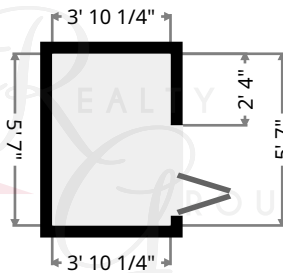

Hall

Width: 2' 11 1/2"
Length: 18' 4"
Area: 53.92 sq ft
Perimeter: 42' 6 3/4"

Furnace Room

Width: 2' 7 1/2"
Length: 5' 8 1/4"
Area: 15.02 sq ft
Perimeter: 16' 8"

Keith Kiefer, CNE, RRS, Realtor
Certified Negotiation Expert
Residential Relocation Specialist

216-403-1797

KieferRealtyGroup@gmail.com

KieferRealtyGroup.com

1408 Edendale

Laundry Room

Width: 2' 10 1/4"
Length: 5' 3"
Area: 14.83 sq ft
Perimeter: 16' 1 3/4"

Stairway

Width: 2' 9 1/2"
Length: 6' 7 1/2"
Area: 18.37 sq ft
Perimeter: 18' 9 1/4"

Bedroom

Width: 12' 7 1/2"
Length: 19' 10"
Area: 192.35 sq ft
Perimeter: 64' 10 1/2"

Closet

Width: 3' 10 1/4"
Length: 5' 7"
Area: 21.53 sq ft
Perimeter: 18' 10 1/2"

Keith Kiefer, CNE, RRS, Realtor
Certified Negotiation Expert
Residential Relocation Specialist

216-403-1797

KieferRealtyGroup@gmail.com

KieferRealtyGroup.com

1408 Edendale

Closet

Width: 1' 9"
Length: 3' 3 1/2"
Area: 5.78 sq ft
Perimeter: 10' 1 1/4"

Bathroom

Width: 5'
Length: 7' 8 1/4"
Area: 38.45 sq ft
Perimeter: 25' 4 1/2"