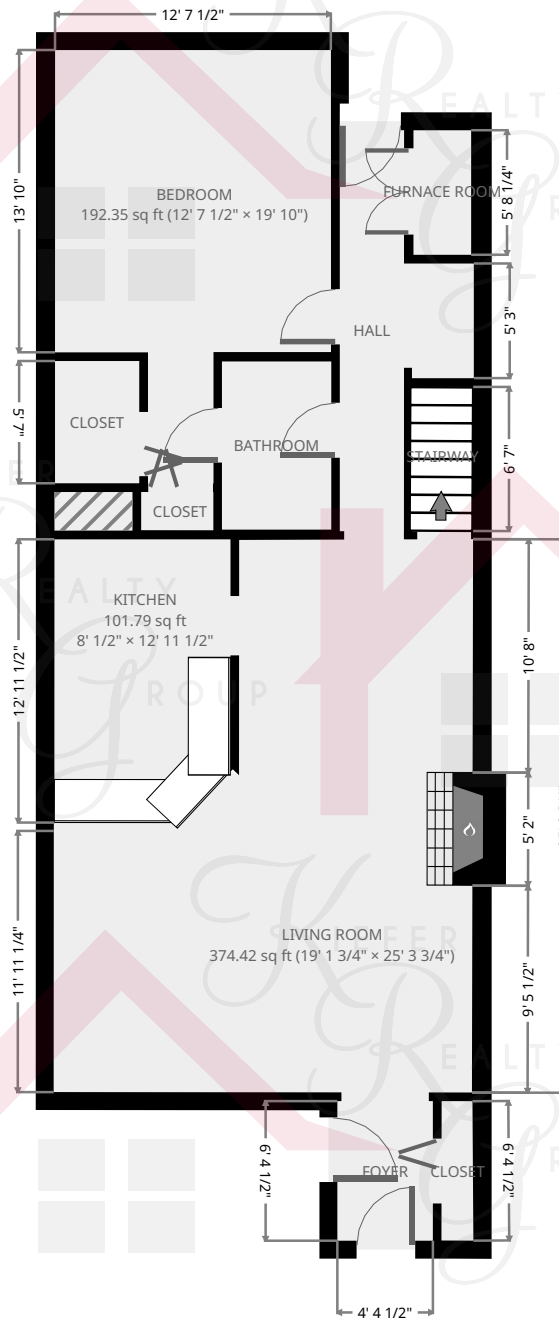

1st Floor

1408 Edendale St, Cleveland Heights, OH 44121

Keith Kiefer, CNE, RRS, Realtor
Certified Negotiation Expert
Residential Relocation Specialist

216-403-1797

keith@kieferrealtygroup.com

KieferRealtyGroup.com

KRGListings.com