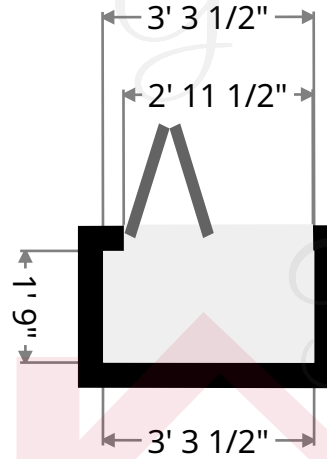

Hall

Width: 2' 11 1/2"
Length: 18' 4"
Area: 53.92 sq ft
Perimeter: 42' 6 3/4"

Furnace Room

Width: 2' 7 1/2"
Length: 5' 8 1/4"
Area: 15.02 sq ft
Perimeter: 16' 8"

Keith Kiefer, CNE, RRS, Realtor
Certified Negotiation Expert
Residential Relocation Specialist

Bedroom

Width: 12' 7 1/2"
Length: 19' 10"
Area: 192.35 sq ft
Perimeter: 64' 10 1/2"

Closet

Width: 3' 10 1/4"
Length: 5' 7"
Area: 21.53 sq ft
Perimeter: 18' 10 1/2"

Keith Kiefer, CNE, RRS, Realtor
Certified Negotiation Expert
Residential Relocation Specialist

216-403-1797

KieferRealtyGroup@gmail.com

KieferRealtyGroup.com

1408 Edendale

Closet

Width: 1' 9"
Length: 3' 3 1/2"
Area: 5.78 sq ft
Perimeter: 10' 1 1/4"

Bathroom

Width: 5'
Length: 7' 8 1/4"
Area: 38.45 sq ft
Perimeter: 25' 4 1/2"

Keith Kiefer, CNE, RRS, Realtor
Certified Negotiation Expert
Residential Relocation Specialist

216-403-1797

KieferRealtyGroup@gmail.com

KieferRealtyGroup.com

1408 Edendale

Foyer

Width: 4' 4 1/2"
Length: 6' 4 3/4"
Area: 27.90 sq ft
Perimeter: 21' 6"