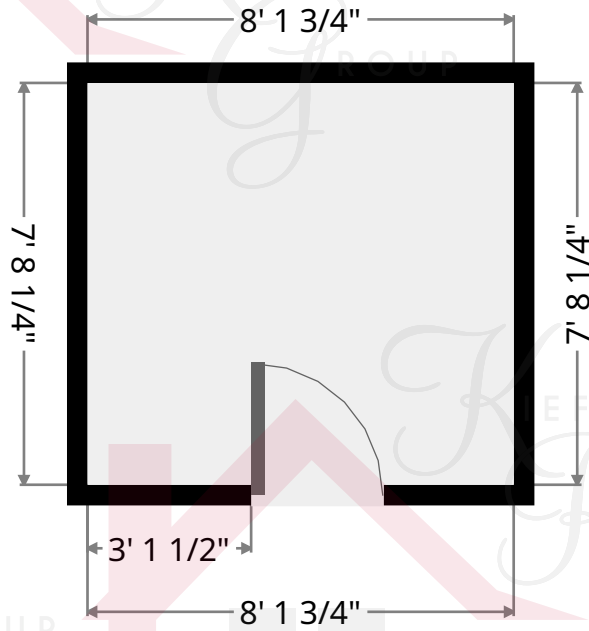

216-403-1797

KieferRealtyGroup@gmail.com

KieferRealtyGroup.com

1408 Edendale

Laundry Room

Width: 2' 10 1/4"
Length: 5' 3"
Area: 14.83 sq ft
Perimeter: 16' 1 3/4"

Stairway

Width: 2' 9 1/2"
Length: 6' 7 1/2"
Area: 18.37 sq ft
Perimeter: 18' 9 1/4"

216-403-1797

keith@kieferrealtygroup.com

KieferRealtyGroup.com

KRGListings.com

kwHEIGHTS
KELLERWILLIAMS
GREATER CLEVELAND

1408 Edendale

Master Bedroom

Width: 18' 1/2"
Length: 19' 2 3/4"
Area: 255.68 sq ft
Perimeter: 74' 6"

Closet

Width: 4' 1 1/4"
Length: 7' 8 1/4"
Area: 31.64 sq ft
Perimeter: 23' 7 1/4"

Keith Kiefer, CNE, RRS, Realtor
Certified Negotiation Expert
Residential Relocation Specialist

216-403-1797

KieferRealtyGroup@gmail.com

KieferRealtyGroup.com

kw HEIGHTS
KELLERWILLIAMS
GREATER CLEVELAND

1408 Edendale

Bathroom

Width: 7' 8 1/4"
Length: 8' 1 3/4"
Area: 62.52 sq ft
Perimeter: 31' 7 3/4"

Stairway

Width: 2' 8 3/4"
Length: 10' 2 1/2"
Area: 27.87 sq ft
Perimeter: 25' 10 1/2"