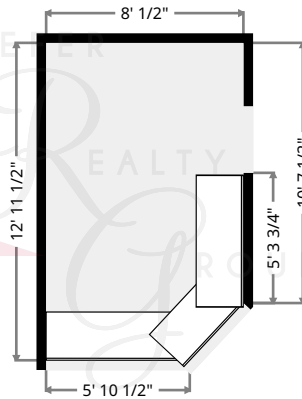

KRGListings.com

kw HEIGHTS
KELLER WILLIAMS
GREATER CLEVELAND

1408 Edendale

Living Room

Width: 19' 1 3/4"
Length: 25' 3 3/4"
Area: 374.42 sq ft
Perimeter: 87' 5 1/4"

Kitchen

Width: 8' 1/2"
Length: 12' 11 1/2"
Area: 101.79 sq ft
Perimeter: 40' 8 1/4"

Hall

Width: 2' 11 1/2"
Length: 18' 4"
Area: 53.92 sq ft
Perimeter: 42' 6 3/4"

Furnace Room

Width: 2' 7 1/2"
Length: 5' 8 1/4"
Area: 15.02 sq ft
Perimeter: 16' 8"

Keith Kiefer, CNE, RRS, Realtor
Certified Negotiation Expert
Residential Relocation Specialist

216-403-1797

KieferRealtyGroup@gmail.com

KieferRealtyGroup.com

1408 Edendale

Laundry Room

Width: 2' 10 1/4"
Length: 5' 3"
Area: 14.83 sq ft
Perimeter: 16' 1 3/4"

Stairway

Width: 2' 9 1/2"
Length: 6' 7 1/2"
Area: 18.37 sq ft
Perimeter: 18' 9 1/4"

216-403-1797

KieferRealtyGroup@gmail.com

KieferRealtyGroup.com

1408 Edendale

Closet

Width: 1' 9"
Length: 3' 3 1/2"
Area: 5.78 sq ft
Perimeter: 10' 1 1/4"

Bathroom

Width: 5'
Length: 7' 8 1/4"
Area: 38.45 sq ft
Perimeter: 25' 4 1/2"