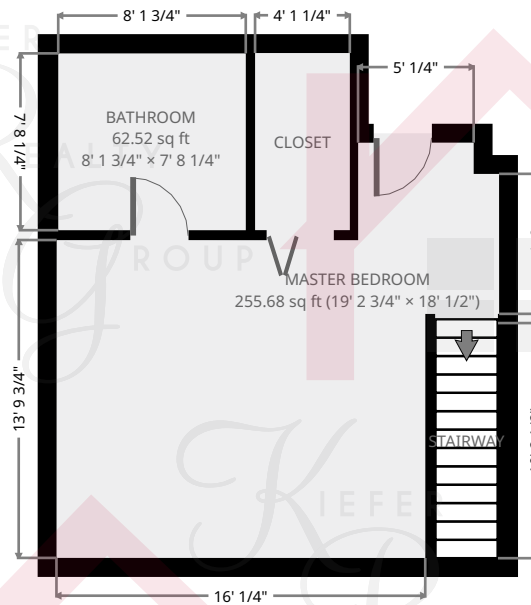

2nd Floor

1408 Edendale St, Cleveland Heights, OH 44121

Keith Kiefer, CNE, RRS, Realtor
Certified Negotiation Expert
Residential Relocation Specialist

216-403-1797

keith@kieferrealtygroup.com

KieferRealtyGroup.com

KRGListings.com

kwHEIGHTS
KELLERWILLIAMS
GREATER CLEVELAND