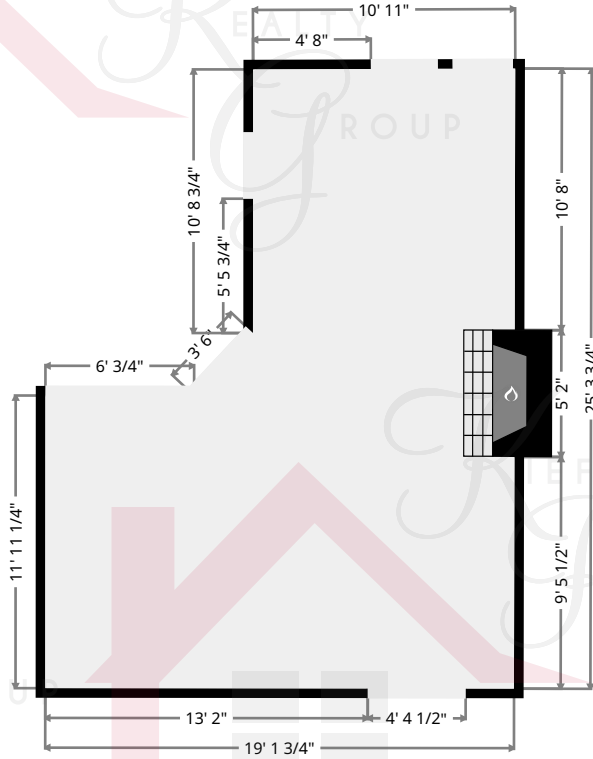

KRGListings.com

kw HEIGHTS
KELLER WILLIAMS
GREATER CLEVELAND

1408 Edendale

Living Room

Width: 19' 1 3/4"
Length: 25' 3 3/4"
Area: 374.42 sq ft
Perimeter: 87' 5 1/4"

Kitchen

Width: 8' 1/2"
Length: 12' 11 1/2"
Area: 101.79 sq ft
Perimeter: 40' 8 1/4"

Hall

Width: 2' 11 1/2"
Length: 18' 4"
Area: 53.92 sq ft
Perimeter: 42' 6 3/4"

Furnace Room

Width: 2' 7 1/2"
Length: 5' 8 1/4"
Area: 15.02 sq ft
Perimeter: 16' 8"

Keith Kiefer, CNE, RRS, Realtor
Certified Negotiation Expert
Residential Relocation Specialist

216-403-1797

KieferRealtyGroup@gmail.com

KieferRealtyGroup.com

1408 Edendale

Laundry Room

Width: 2' 10 1/4"
Length: 5' 3"
Area: 14.83 sq ft
Perimeter: 16' 1 3/4"

Stairway

Width: 2' 9 1/2"
Length: 6' 7 1/2"
Area: 18.37 sq ft
Perimeter: 18' 9 1/4"

216-403-1797

KieferRealtyGroup@gmail.com

KieferRealtyGroup.com

1408 Edendale

Closet

Width: 1' 9"
Length: 3' 3 1/2"
Area: 5.78 sq ft
Perimeter: 10' 1 1/4"

Bathroom

Width: 5'
Length: 7' 8 1/4"
Area: 38.45 sq ft
Perimeter: 25' 4 1/2"