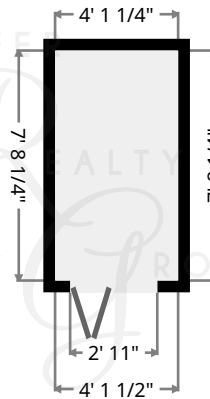

216-403-1797

KieferRealtyGroup@gmail.com

KieferRealtyGroup.com

1408 Edendale

Closet

Width: 1' 9"
Length: 3' 3 1/2"
Area: 5.78 sq ft
Perimeter: 10' 1 1/4"

Bathroom

Width: 5'
Length: 7' 8 1/4"
Area: 38.45 sq ft
Perimeter: 25' 4 1/2"

216-403-1797

keith@kieferrealtygroup.com

KieferRealtyGroup.com

KRGListings.com

kwHEIGHTS
KELLERWILLIAMS
GREATER CLEVELAND

1408 Edendale

Master Bedroom

Width: 18' 1/2"
Length: 19' 2 3/4"
Area: 255.68 sq ft
Perimeter: 74' 6"

Closet

Width: 4' 1 1/4"
Length: 7' 8 1/4"
Area: 31.64 sq ft
Perimeter: 23' 7 1/4"

Keith Kiefer, CNE, RRS, Realtor
Certified Negotiation Expert
Residential Relocation Specialist

216-403-1797

KieferRealtyGroup@gmail.com

KieferRealtyGroup.com

kw HEIGHTS
KELLERWILLIAMS
GREATER CLEVELAND

1408 Edendale

Bathroom

Width: 7' 8 1/4"
Length: 8' 1 3/4"
Area: 62.52 sq ft
Perimeter: 31' 7 3/4"

Stairway

Width: 2' 8 3/4"
Length: 10' 2 1/2"
Area: 27.87 sq ft
Perimeter: 25' 10 1/2"