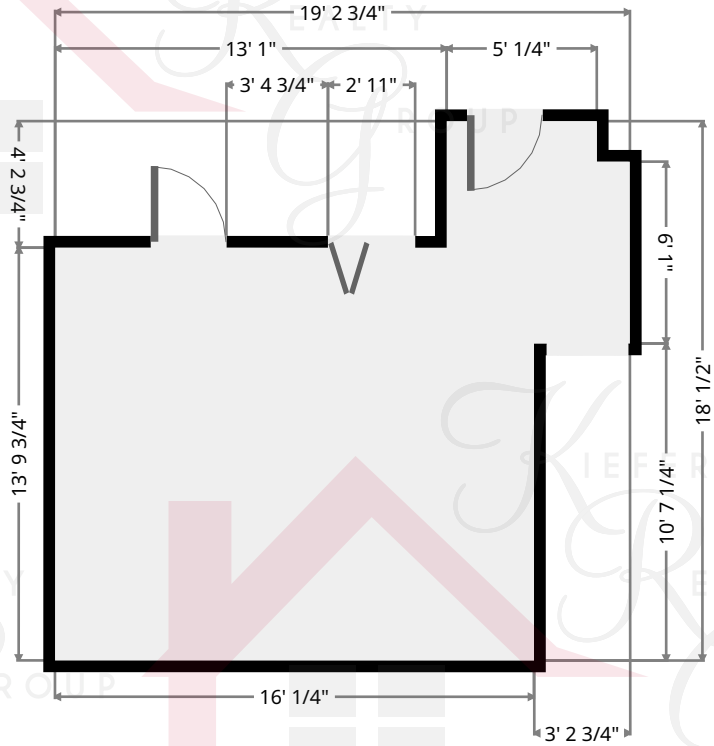

KRGListings.com

kw HEIGHTS
KELLER WILLIAMS
GREATER CLEVELAND

1408 Edendale

Living Room

Width: 19' 1 3/4"
Length: 25' 3 3/4"
Area: 374.42 sq ft
Perimeter: 87' 5 1/4"

Kitchen

Width: 8' 1/2"
Length: 12' 11 1/2"
Area: 101.79 sq ft
Perimeter: 40' 8 1/4"

216-403-1797

KieferRealtyGroup@gmail.com

KieferRealtyGroup.com

1408 Edendale

Laundry Room

Width: 2' 10 1/4"
Length: 5' 3"
Area: 14.83 sq ft
Perimeter: 16' 1 3/4"

Stairway

Width: 2' 9 1/2"
Length: 6' 7 1/2"
Area: 18.37 sq ft
Perimeter: 18' 9 1/4"

216-403-1797

keith@kieferrealtygroup.com

KieferRealtyGroup.com

KRGListings.com

kwHEIGHTS
KELLERWILLIAMS
GREATER CLEVELAND

1408 Edendale

Master Bedroom

Width: 18' 1/2"
Length: 19' 2 3/4"
Area: 255.68 sq ft
Perimeter: 74' 6"

Closet

Width: 4' 1 1/4"
Length: 7' 8 1/4"
Area: 31.64 sq ft
Perimeter: 23' 7 1/4"

Keith Kiefer, CNE, RRS, Realtor
Certified Negotiation Expert
Residential Relocation Specialist

216-403-1797

KieferRealtyGroup@gmail.com