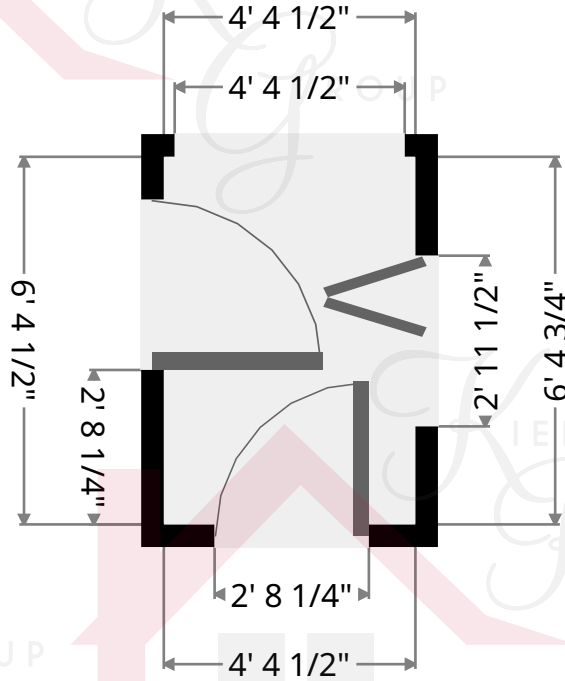

Hall

Width: 2' 11 1/2"
Length: 18' 4"
Area: 53.92 sq ft
Perimeter: 42' 6 3/4"

Furnace Room

Width: 2' 7 1/2"
Length: 5' 8 1/4"
Area: 15.02 sq ft
Perimeter: 16' 8"

Keith Kiefer, CNE, RRS, Realtor
Certified Negotiation Expert
Residential Relocation Specialist

216-403-1797

KieferRealtyGroup@gmail.com

KieferRealtyGroup.com

1408 Edendale

Closet

Width: 1' 9"
Length: 3' 3 1/2"
Area: 5.78 sq ft
Perimeter: 10' 1 1/4"

Bathroom

Width: 5'
Length: 7' 8 1/4"
Area: 38.45 sq ft
Perimeter: 25' 4 1/2"

Keith Kiefer, CNE, RRS, Realtor
Certified Negotiation Expert
Residential Relocation Specialist

216-403-1797

KieferRealtyGroup@gmail.com

KieferRealtyGroup.com

1408 Edendale

Foyer

Width: 4' 4 1/2"
Length: 6' 4 3/4"
Area: 27.90 sq ft
Perimeter: 21' 6"

Closet

Width: 1' 5 1/2"
Length: 6' 4 1/2"
Area: 9.14 sq ft
Perimeter: 15' 7 1/2"

Keith Kiefer, CNE, RRS, Realtor
Certified Negotiation Expert
Residential Relocation Specialist

216-403-1797

KieferRealtyGroup@gmail.com