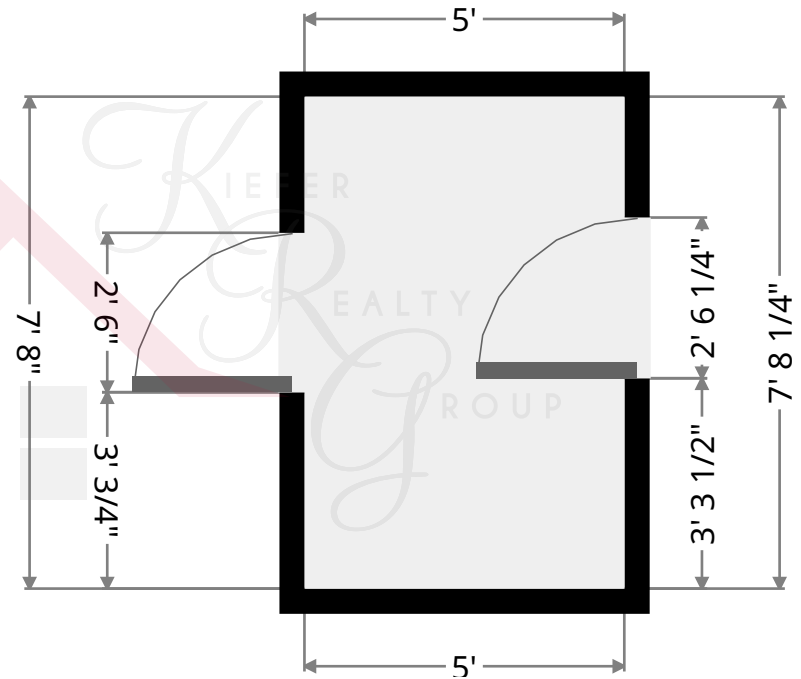

KRGListings.com

kw HEIGHTS
KELLER WILLIAMS
GREATER CLEVELAND

1408 Edendale

Living Room

Width: 19' 1 3/4"
Length: 25' 3 3/4"
Area: 374.42 sq ft
Perimeter: 87' 5 1/4"

Kitchen

Width: 8' 1/2"
Length: 12' 11 1/2"
Area: 101.79 sq ft
Perimeter: 40' 8 1/4"

216-403-1797

KieferRealtyGroup@gmail.com

KieferRealtyGroup.com

1408 Edendale

Laundry Room

Width: 2' 10 1/4"
Length: 5' 3"
Area: 14.83 sq ft
Perimeter: 16' 1 3/4"

Stairway

Width: 2' 9 1/2"
Length: 6' 7 1/2"
Area: 18.37 sq ft
Perimeter: 18' 9 1/4"

216-403-1797

KieferRealtyGroup@gmail.com

KieferRealtyGroup.com

1408 Edendale

Closet

Width: 1' 9"
Length: 3' 3 1/2"
Area: 5.78 sq ft
Perimeter: 10' 1 1/4"

Bathroom

Width: 5'
Length: 7' 8 1/4"
Area: 38.45 sq ft
Perimeter: 25' 4 1/2"

Keith Kiefer, CNE, RRS, Realtor
Certified Negotiation Expert
Residential Relocation Specialist

216-403-1797

KieferRealtyGroup@gmail.com

KieferRealtyGroup.com

1408 Edendale

Foyer

Width: 4' 4 1/2"
Length: 6' 4 3/4"
Area: 27.90 sq ft
Perimeter: 21' 6"