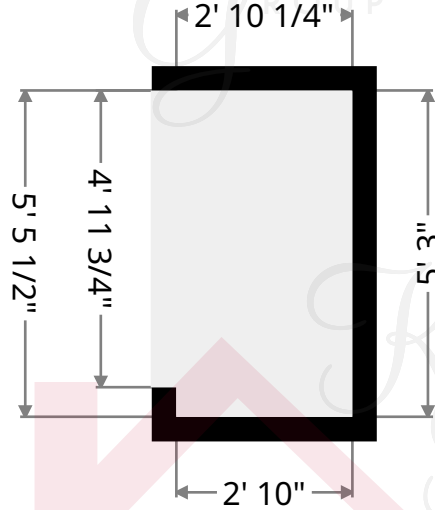

KRGListings.com

kw HEIGHTS
KELLER WILLIAMS
GREATER CLEVELAND

1408 Edendale

Living Room

Width: 19' 1 3/4"
Length: 25' 3 3/4"
Area: 374.42 sq ft
Perimeter: 87' 5 1/4"

Kitchen

Width: 8' 1/2"
Length: 12' 11 1/2"
Area: 101.79 sq ft
Perimeter: 40' 8 1/4"

Hall

Width: 2' 11 1/2"
Length: 18' 4"
Area: 53.92 sq ft
Perimeter: 42' 6 3/4"

Furnace Room

Width: 2' 7 1/2"
Length: 5' 8 1/4"
Area: 15.02 sq ft
Perimeter: 16' 8"

Keith Kiefer, CNE, RRS, Realtor
Certified Negotiation Expert
Residential Relocation Specialist

216-403-1797

KieferRealtyGroup@gmail.com

KieferRealtyGroup.com

1408 Edendale

Laundry Room

Width: 2' 10 1/4"
Length: 5' 3"
Area: 14.83 sq ft
Perimeter: 16' 1 3/4"

Stairway

Width: 2' 9 1/2"
Length: 6' 7 1/2"
Area: 18.37 sq ft
Perimeter: 18' 9 1/4"

216-403-1797

KieferRealtyGroup@gmail.com

KieferRealtyGroup.com

1408 Edendale

Closet

Width: 1' 9"
Length: 3' 3 1/2"
Area: 5.78 sq ft
Perimeter: 10' 1 1/4"

Bathroom

Width: 5'
Length: 7' 8 1/4"
Area: 38.45 sq ft
Perimeter: 25' 4 1/2"