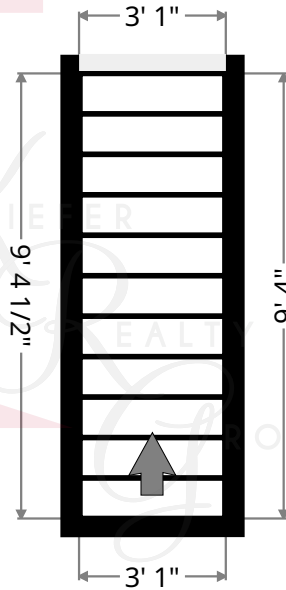

KRGListings.com

kwHEIGHTS
KELLERWILLIAMS
GREATER CLEVELAND

Greenway

Bedroom

Width: 10' 6 1/4"
Length: 35' 3 1/4"
Area: 282.47 sq ft
Perimeter: 98' 6 1/2"

Keith Kiefer, CNE, RRS, Realtor
Certified Negotiation Expert
Residential Relocation Specialist
216-403-1797
KieferRealtyGroup@gmail.com
KieferRealtyGroup.com

Greenway

Closet

Width: 3' 7 1/4"
Length: 5' 5 1/4"
Area: 19.60 sq ft
Perimeter: 18' 1"

Stairway

Width: 3' 1"
Length: 9' 4"
Area: 28.74 sq ft
Perimeter: 24' 10"

Keith Kiefer, CNE, RRS, Realtor
Certified Negotiation Expert
Residential Relocation Specialist
216-403-1797
KieferRealtyGroup@gmail.com
KieferRealtyGroup.com

KRGListings.com

All information deemed to be reliable but not guaranteed. This is not intended to solicit currently listed properties. Equal housing opportunities.

Greenway

Rec Room

Width: 19' 1"
 Length: 34'
 Area: 429.02 sq ft
 Perimeter: 107' 6 1/2"