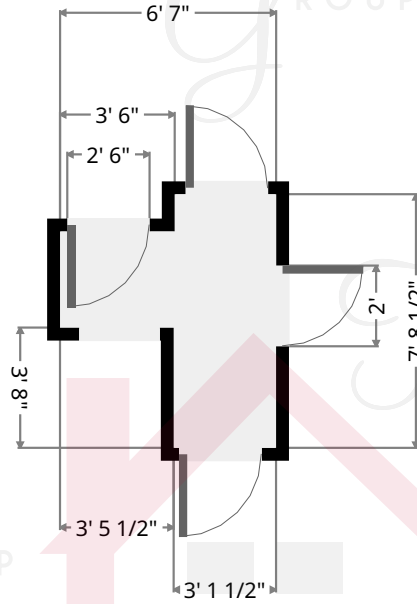

Greenway

Closet

Width: 2' 1 3/4"
Length: 3' 6 3/4"
Area: 7.67 sq ft
Perimeter: 11' 5 1/4"

Kitchen

Width: 11' 11 1/2"
Length: 15' 7 3/4"
Area: 177.95 sq ft
Perimeter: 55' 3"

Keith Kiefer, CNE, RRS, Realtor
Certified Negotiation Expert
Residential Relocation Specialist
216-403-1797
KieferRealtyGroup@gmail.com
KieferRealtyGroup.com

Greenway

Hall

Width: 4' 9 1/4"
Length: 5' 1"
Area: 20.50 sq ft
Perimeter: 19' 9"

Stairway

Width: 3' 1 1/2"
Length: 3' 3"
Area: 10.21 sq ft
Perimeter: 12' 9 1/2"

Keith Kiefer, CNE, RRS, Realtor
Certified Negotiation Expert
Residential Relocation Specialist
216-403-1797
KieferRealtyGroup@gmail.com
KieferRealtyGroup.com

Greenway

Hall

Width: 6' 7"
Length: 7' 8 1/2"
Area: 34.28 sq ft
Perimeter: 28' 7 3/4"

Stairway

Width: 3' 1 1/2"
Length: 3' 3 3/4"
Area: 10.39 sq ft
Perimeter: 12' 10 3/4"

Keith Kiefer, CNE, RRS, Realtor
Certified Negotiation Expert
Residential Relocation Specialist

216-403-1797

KieferRealtyGroup@gmail.com

KieferRealtyGroup.com

Greenway

Bedroom

Width: 11' 5 1/4"
Length: 15' 6"
Area: 156.50 sq ft
Perimeter: 53' 10"

Closet

Width: 1' 10 1/2"
Length: 5' 5 3/4"
Area: 10.38 sq ft
Perimeter: 14' 9"