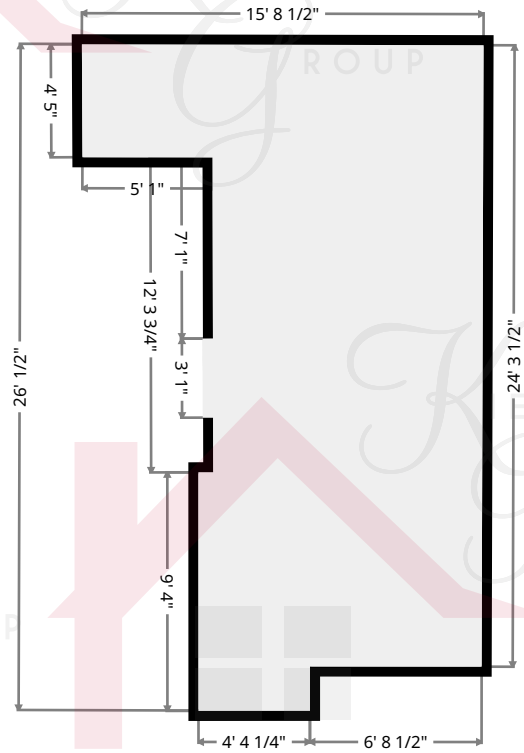

Greenway

Furnace Room

Width: 15' 8 1/2"
Length: 26' 1/2"
Area: 290.45 sq ft
Perimeter: 84' 6"