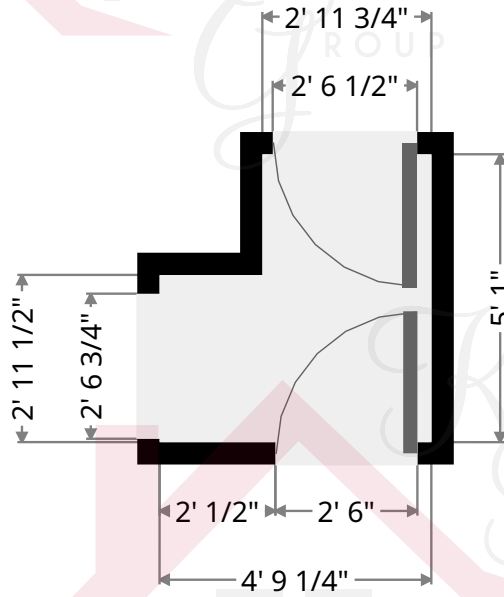

Greenway

Living Room

Width: 11' 4 1/2"
Length: 19' 1"
Area: 217.76 sq ft
Perimeter: 61'

Vestibule

Width: 3' 6 1/2"
Length: 3' 6 3/4"
Area: 12.61 sq ft
Perimeter: 14' 2 1/2"

Keith Kiefer, CNE, RRS, Realtor
Certified Negotiation Expert
Residential Relocation Specialist
216-403-1797
KieferRealtyGroup@gmail.com
KieferRealtyGroup.com

Greenway

Closet

Width: 2' 1 3/4"
Length: 3' 6 3/4"
Area: 7.67 sq ft
Perimeter: 11' 5 1/4"

Kitchen

Width: 11' 11 1/2"
Length: 15' 7 3/4"
Area: 177.95 sq ft
Perimeter: 55' 3"

Keith Kiefer, CNE, RRS, Realtor
Certified Negotiation Expert
Residential Relocation Specialist
216-403-1797
KieferRealtyGroup@gmail.com
KieferRealtyGroup.com

Greenway

Hall

Width: 4' 9 1/4"
Length: 5' 1"
Area: 20.50 sq ft
Perimeter: 19' 9"

Stairway

Width: 3' 1 1/2"
Length: 3' 3"
Area: 10.21 sq ft
Perimeter: 12' 9 1/2"

Keith Kiefer, CNE, RRS, Realtor
Certified Negotiation Expert
Residential Relocation Specialist
216-403-1797
KieferRealtyGroup@gmail.com
KieferRealtyGroup.com

Greenway

Hall

Width: 6' 7"
Length: 7' 8 1/2"
Area: 34.28 sq ft
Perimeter: 28' 7 3/4"

Stairway

Width: 3' 1 1/2"
Length: 3' 3 3/4"
Area: 10.39 sq ft
Perimeter: 12' 10 3/4"

Keith Kiefer, CNE, RRS, Realtor
Certified Negotiation Expert
Residential Relocation Specialist