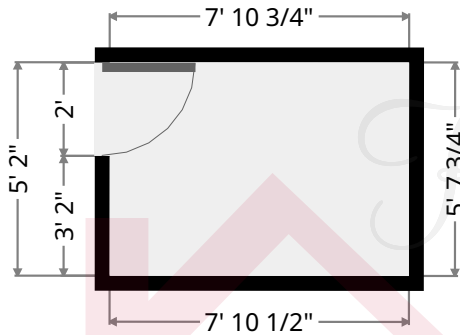

Greenway

Hall

Width: 4' 9 1/4"
Length: 5' 1"
Area: 20.50 sq ft
Perimeter: 19' 9"

Stairway

Width: 3' 1 1/2"
Length: 3' 3"
Area: 10.21 sq ft
Perimeter: 12' 9 1/2"

Keith Kiefer, CNE, RRS, Realtor
Certified Negotiation Expert
Residential Relocation Specialist
216-403-1797
KieferRealtyGroup@gmail.com
KieferRealtyGroup.com

Greenway

Hall

Width: 6' 7"
Length: 7' 8 1/2"
Area: 34.28 sq ft
Perimeter: 28' 7 3/4"

Stairway

Width: 3' 1 1/2"
Length: 3' 3 3/4"
Area: 10.39 sq ft
Perimeter: 12' 10 3/4"

Keith Kiefer, CNE, RRS, Realtor
Certified Negotiation Expert
Residential Relocation Specialist

216-403-1797

KieferRealtyGroup@gmail.com

KieferRealtyGroup.com

Greenway

Bedroom

Width: 11' 5 1/4"
Length: 15' 6"
Area: 156.50 sq ft
Perimeter: 53' 10"

Closet

Width: 1' 10 1/2"
Length: 5' 5 3/4"
Area: 10.38 sq ft
Perimeter: 14' 9"

Keith Kiefer, CNE, RRS, Realtor
Certified Negotiation Expert
Residential Relocation Specialist
216-403-1797
KieferRealtyGroup@gmail.com
KieferRealtyGroup.com

Greenway

Bathroom

Width: 5' 7 3/4"
Length: 7' 10 1/2"
Area: 44.51 sq ft
Perimeter: 27' 3/4"