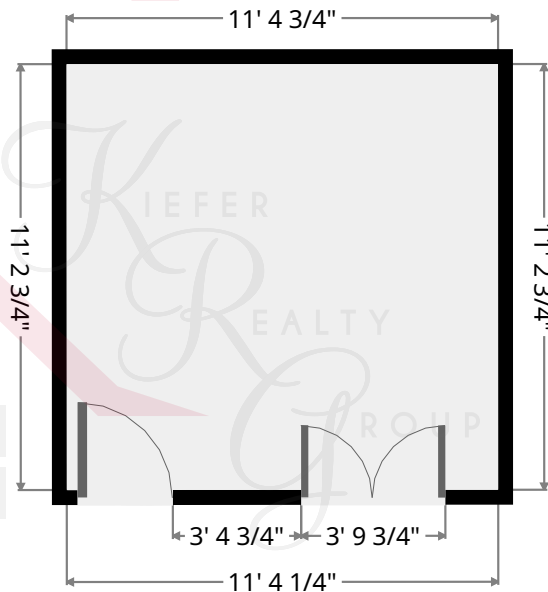

Greenway

Closet

Width: 2' 1 3/4"
Length: 3' 6 3/4"
Area: 7.67 sq ft
Perimeter: 11' 5 1/4"

Kitchen

Width: 11' 11 1/2"
Length: 15' 7 3/4"
Area: 177.95 sq ft
Perimeter: 55' 3"

Keith Kiefer, CNE, RRS, Realtor
Certified Negotiation Expert
Residential Relocation Specialist
216-403-1797
KieferRealtyGroup@gmail.com
KieferRealtyGroup.com

216-403-1797

KieferRealtyGroup@gmail.com

KieferRealtyGroup.com

Greenway

Bedroom

Width: 11' 5 1/4"
Length: 15' 6"
Area: 156.50 sq ft
Perimeter: 53' 10"

Closet

Width: 1' 10 1/2"
Length: 5' 5 3/4"
Area: 10.38 sq ft
Perimeter: 14' 9"

Keith Kiefer, CNE, RRS, Realtor
Certified Negotiation Expert
Residential Relocation Specialist
216-403-1797
KieferRealtyGroup@gmail.com
KieferRealtyGroup.com

Greenway

Bathroom

Width: 5' 7 3/4"
Length: 7' 10 1/2"
Area: 44.51 sq ft
Perimeter: 27' 3/4"

Bedroom

Width: 11' 2 3/4"
Length: 11' 4 1/4"
Area: 127.95 sq ft
Perimeter: 45' 3"

Keith Kiefer, CNE, RRS, Realtor
Certified Negotiation Expert
Residential Relocation Specialist

216-403-1797

KieferRealtyGroup@gmail.com