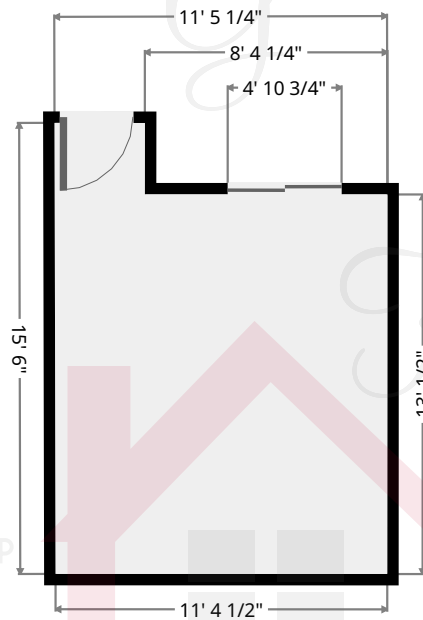

Greenway

Hall

Width: 6' 7"
Length: 7' 8 1/2"
Area: 34.28 sq ft
Perimeter: 28' 7 3/4"

Stairway

Width: 3' 1 1/2"
Length: 3' 3 3/4"
Area: 10.39 sq ft
Perimeter: 12' 10 3/4"

Keith Kiefer, CNE, RRS, Realtor
Certified Negotiation Expert
Residential Relocation Specialist

216-403-1797

KieferRealtyGroup@gmail.com

KieferRealtyGroup.com

Greenway

Bedroom

Width: 11' 5 1/4"
Length: 15' 6"
Area: 156.50 sq ft
Perimeter: 53' 10"

Closet

Width: 1' 10 1/2"
Length: 5' 5 3/4"
Area: 10.38 sq ft
Perimeter: 14' 9"

Keith Kiefer, CNE, RRS, Realtor
Certified Negotiation Expert
Residential Relocation Specialist
216-403-1797
KieferRealtyGroup@gmail.com
KieferRealtyGroup.com

Greenway

Bathroom

Width: 5' 7 3/4"
Length: 7' 10 1/2"
Area: 44.51 sq ft
Perimeter: 27' 3/4"

Bedroom

Width: 11' 2 3/4"
Length: 11' 4 1/4"
Area: 127.95 sq ft
Perimeter: 45' 3"

Keith Kiefer, CNE, RRS, Realtor
Certified Negotiation Expert
Residential Relocation Specialist

216-403-1797

KieferRealtyGroup@gmail.com