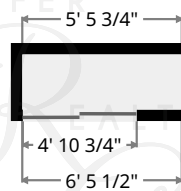

Greenway

Closet

Width: 2' 1 3/4"
Length: 3' 6 3/4"
Area: 7.67 sq ft
Perimeter: 11' 5 1/4"

Kitchen

Width: 11' 11 1/2"
Length: 15' 7 3/4"
Area: 177.95 sq ft
Perimeter: 55' 3"

Keith Kiefer, CNE, RRS, Realtor
Certified Negotiation Expert
Residential Relocation Specialist
216-403-1797
KieferRealtyGroup@gmail.com
KieferRealtyGroup.com

Greenway

Hall

Width: 4' 9 1/4"
Length: 5' 1"
Area: 20.50 sq ft
Perimeter: 19' 9"

Stairway

Width: 3' 1 1/2"
Length: 3' 3"
Area: 10.21 sq ft
Perimeter: 12' 9 1/2"

Keith Kiefer, CNE, RRS, Realtor
Certified Negotiation Expert
Residential Relocation Specialist
216-403-1797
KieferRealtyGroup@gmail.com
KieferRealtyGroup.com

Greenway

Hall

Width: 6' 7"
Length: 7' 8 1/2"
Area: 34.28 sq ft
Perimeter: 28' 7 3/4"

Stairway

Width: 3' 1 1/2"
Length: 3' 3 3/4"
Area: 10.39 sq ft
Perimeter: 12' 10 3/4"

Keith Kiefer, CNE, RRS, Realtor
Certified Negotiation Expert
Residential Relocation Specialist

216-403-1797

KieferRealtyGroup@gmail.com

KieferRealtyGroup.com

Greenway

Bedroom

Width: 11' 5 1/4"
Length: 15' 6"
Area: 156.50 sq ft
Perimeter: 53' 10"

Closet

Width: 1' 10 1/2"
Length: 5' 5 3/4"
Area: 10.38 sq ft
Perimeter: 14' 9"