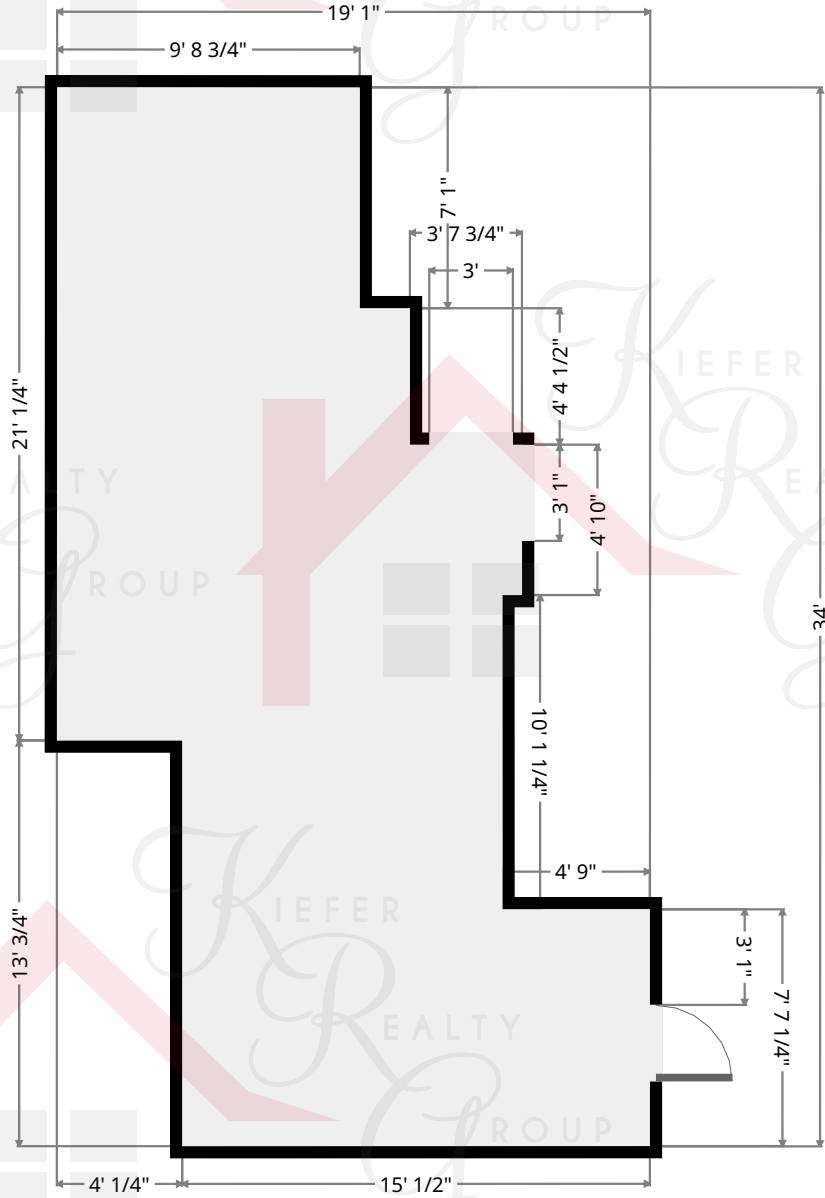

KRGListings.com

kwHEIGHTS
KELLERWILLIAMS
GREATER CLEVELAND

Greenway

Bedroom

Width: 10' 6 1/4"
Length: 35' 3 1/4"
Area: 282.47 sq ft
Perimeter: 98' 6 1/2"

Keith Kiefer, CNE, RRS, Realtor
Certified Negotiation Expert
Residential Relocation Specialist
216-403-1797
KieferRealtyGroup@gmail.com
KieferRealtyGroup.com

KRGListings.com

All information deemed to be reliable but not guaranteed. This is not intended to solicit currently listed properties. Equal housing opportunities.

Greenway

Rec Room

Width: 19' 1"
 Length: 34'
 Area: 429.02 sq ft
 Perimeter: 107' 6 1/2"

Keith Kiefer, CNE, RRS, Realtor
 Certified Negotiation Expert
 Residential Relocation Specialist
216-403-1797
KieferRealtyGroup@gmail.com
KieferRealtyGroup.com

Greenway

Bathroom

Width: 6' 4 1/4"
Length: 9' 4 1/4"
Area: 59.31 sq ft
Perimeter: 31' 4 1/2"

Stairway

Width: 2' 11 1/2"
Length: 6' 3 1/2"
Area: 18.86 sq ft
Perimeter: 18' 7"

Keith Kiefer, CNE, RRS, Realtor
Certified Negotiation Expert
Residential Relocation Specialist
216-403-1797
KieferRealtyGroup@gmail.com
KieferRealtyGroup.com