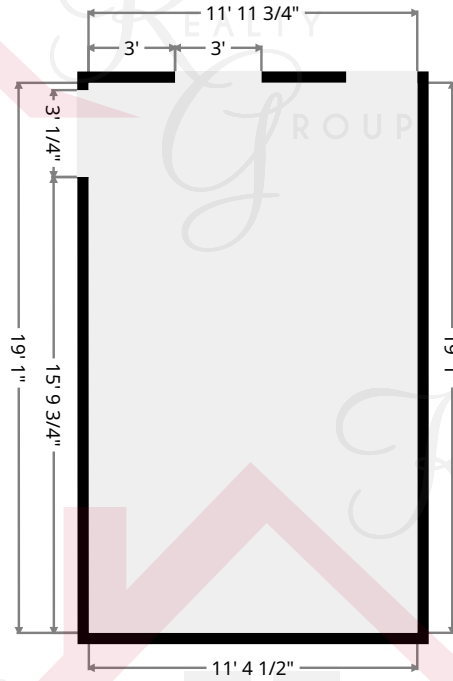

Greenway

Living Room

Width: 11' 4 1/2"
Length: 19' 1"
Area: 217.76 sq ft
Perimeter: 61'

Vestibule

Width: 3' 6 1/2"
Length: 3' 6 3/4"
Area: 12.61 sq ft
Perimeter: 14' 2 1/2"

Keith Kiefer, CNE, RRS, Realtor
Certified Negotiation Expert
Residential Relocation Specialist
216-403-1797
KieferRealtyGroup@gmail.com
KieferRealtyGroup.com

Greenway

Closet

Width: 2' 1 3/4"
Length: 3' 6 3/4"
Area: 7.67 sq ft
Perimeter: 11' 5 1/4"

Kitchen

Width: 11' 11 1/2"
Length: 15' 7 3/4"
Area: 177.95 sq ft
Perimeter: 55' 3"

Keith Kiefer, CNE, RRS, Realtor
Certified Negotiation Expert
Residential Relocation Specialist
216-403-1797
KieferRealtyGroup@gmail.com
KieferRealtyGroup.com

Greenway

Hall

Width: 4' 9 1/4"
Length: 5' 1"
Area: 20.50 sq ft
Perimeter: 19' 9"

Stairway

Width: 3' 1 1/2"
Length: 3' 3"
Area: 10.21 sq ft
Perimeter: 12' 9 1/2"

Keith Kiefer, CNE, RRS, Realtor
Certified Negotiation Expert
Residential Relocation Specialist
216-403-1797
KieferRealtyGroup@gmail.com
KieferRealtyGroup.com

Greenway

Hall

Width: 6' 7"
Length: 7' 8 1/2"
Area: 34.28 sq ft
Perimeter: 28' 7 3/4"

Stairway

Width: 3' 1 1/2"
Length: 3' 3 3/4"
Area: 10.39 sq ft
Perimeter: 12' 10 3/4"

Keith Kiefer, CNE, RRS, Realtor
Certified Negotiation Expert
Residential Relocation Specialist