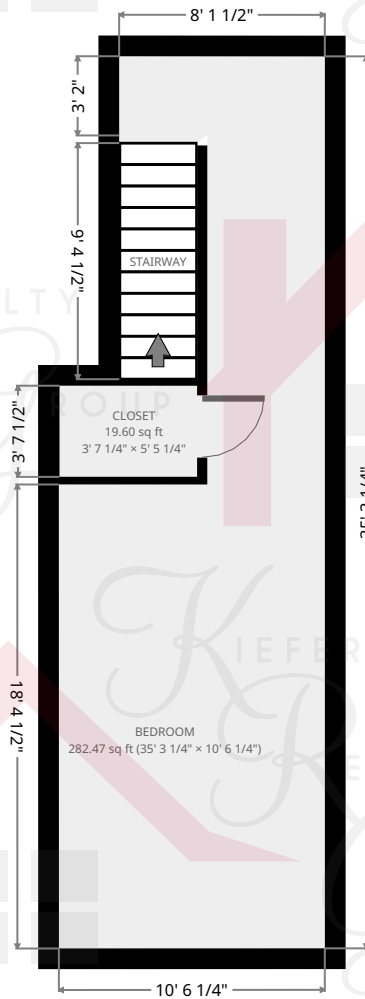

Greenway

2nd Floor

4436 Greenway Rd, South Euclid, OH 44121

Keith Kiefer, CNE, RRS, Realtor
Certified Negotiation Expert
Residential Relocation Specialist

216-403-1797

keith@kieferrealtygroup.com

KieferRealtyGroup.com

KRGListings.com