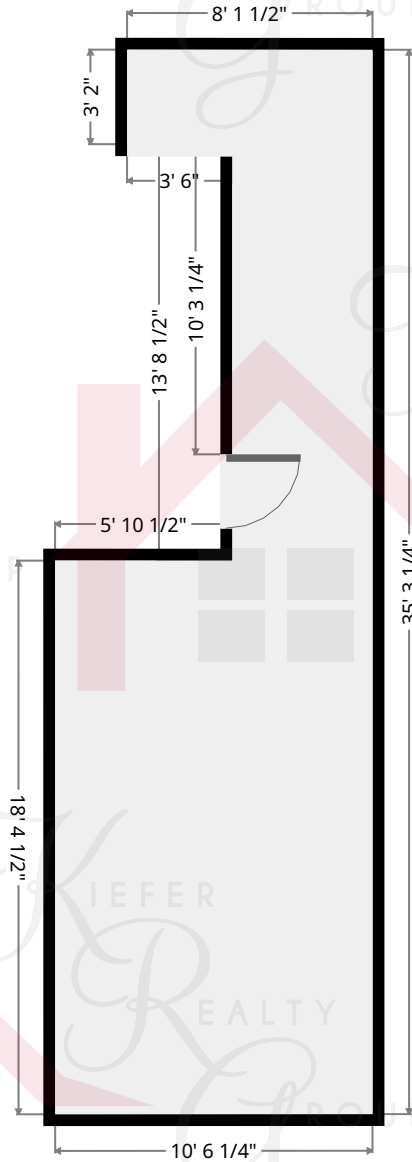

Bedroom

Width: 11' 2 3/4"
Length: 11' 4 1/4"
Area: 127.95 sq ft
Perimeter: 45' 3"

Keith Kiefer, CNE, RRS, Realtor
Certified Negotiation Expert
Residential Relocation Specialist

216-403-1797

KieferRealtyGroup@gmail.com

KRGListings.com

kwHEIGHTS
KELLERWILLIAMS
GREATER CLEVELAND

Greenway

Bedroom

Width: 10' 6 1/4"
Length: 35' 3 1/4"
Area: 282.47 sq ft
Perimeter: 98' 6 1/2"

Keith Kiefer, CNE, RRS, Realtor
Certified Negotiation Expert
Residential Relocation Specialist
216-403-1797
KieferRealtyGroup@gmail.com
KieferRealtyGroup.com

Greenway

Closet

Width: 3' 7 1/4"
Length: 5' 5 1/4"
Area: 19.60 sq ft
Perimeter: 18' 1"

Stairway

Width: 3' 1"
Length: 9' 4"
Area: 28.74 sq ft
Perimeter: 24' 10"

Keith Kiefer, CNE, RRS, Realtor
Certified Negotiation Expert
Residential Relocation Specialist
216-403-1797
KieferRealtyGroup@gmail.com
KieferRealtyGroup.com

KRGListings.com

All information deemed to be reliable but not guaranteed. This is not intended to solicit currently listed properties. Equal housing opportunities.

Greenway

Rec Room

Width: 19' 1"
 Length: 34'
 Area: 429.02 sq ft
 Perimeter: 107' 6 1/2"