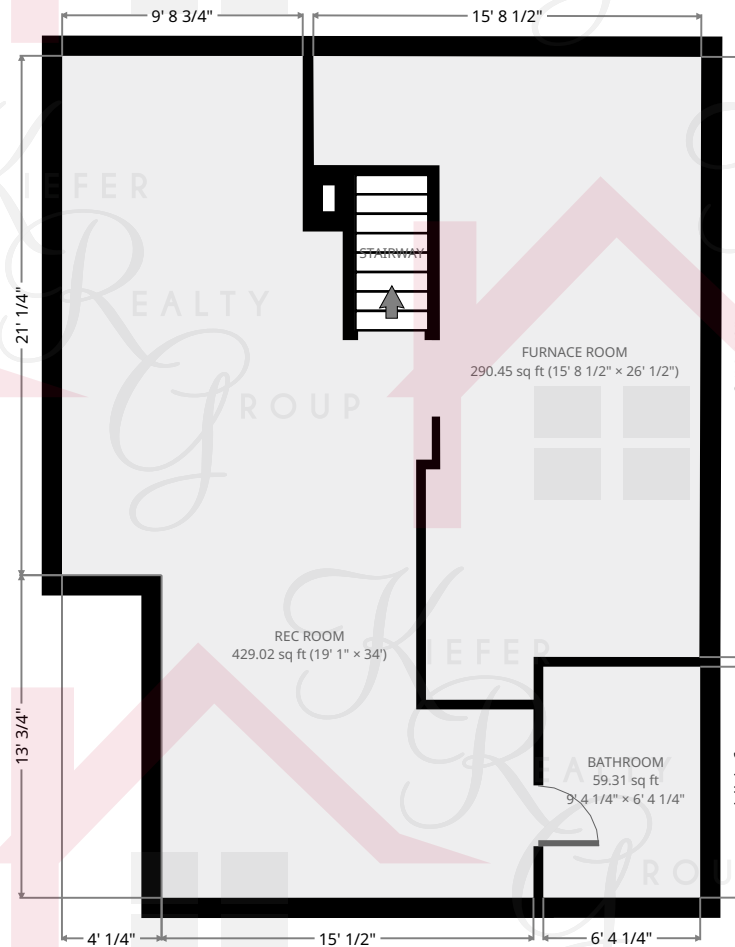

Greenway

Basement