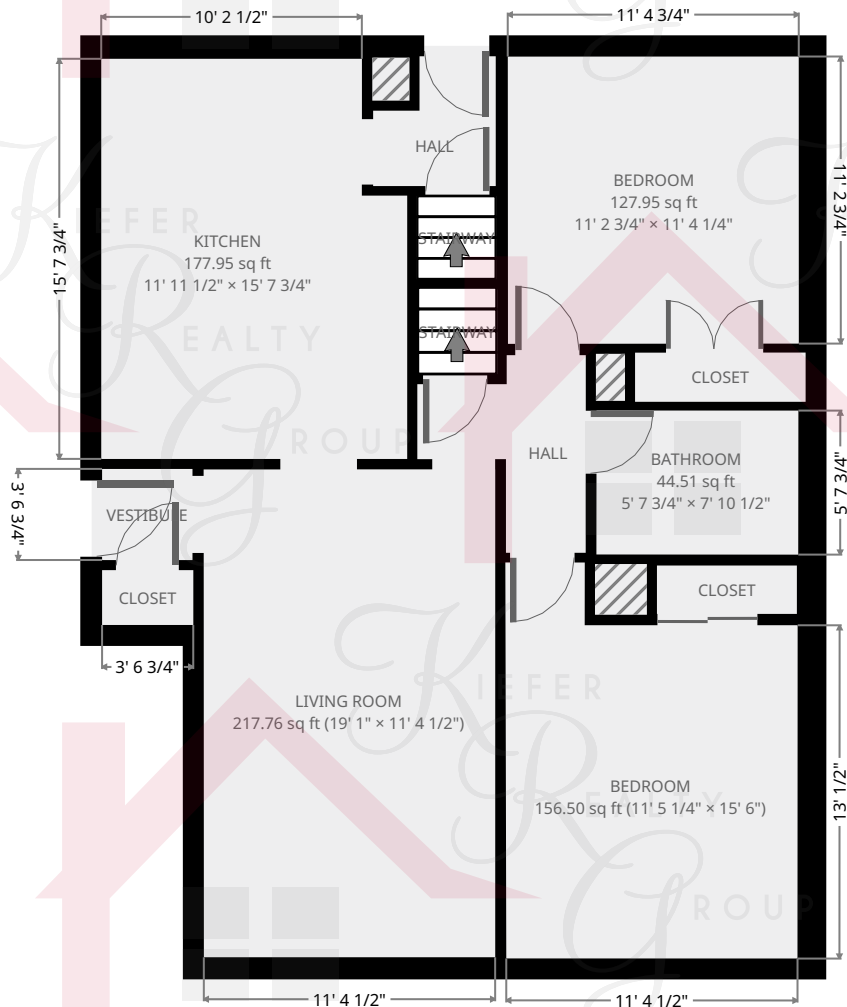

Greenway

1st Floor

4436 Greenway Rd, South Euclid, OH 44121

Keith Kiefer, CNE, RRS, Realtor
Certified Negotiation Expert
Residential Relocation Specialist

216-403-1797

keith@kieferrealtygroup.com

KieferRealtyGroup.com

KRGListings.com