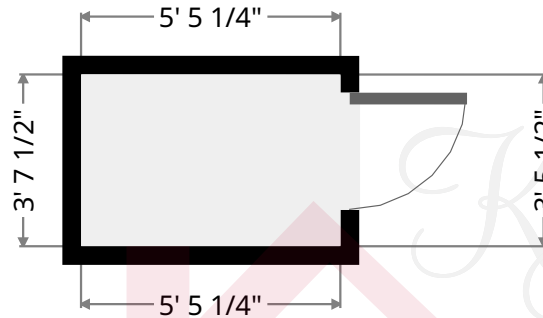

KieferRealtyGroup.com

Greenway

Closet

Width: 1' 11 1/4"
Length: 6' 8 1/2"
Area: 12.85 sq ft
Perimeter: 17' 2 1/2"

Keith Kiefer, CNE, RRS, Realtor
Certified Negotiation Expert
Residential Relocation Specialist
216-403-1797
KieferRealtyGroup@gmail.com
KieferRealtyGroup.com

KRGListings.com

kwHEIGHTS
KELLERWILLIAMS
GREATER CLEVELAND

Greenway

Bedroom

Width: 10' 6 1/4"
Length: 35' 3 1/4"
Area: 282.47 sq ft
Perimeter: 98' 6 1/2"

Keith Kiefer, CNE, RRS, Realtor
Certified Negotiation Expert
Residential Relocation Specialist
216-403-1797
KieferRealtyGroup@gmail.com
KieferRealtyGroup.com

Greenway

Closet

Width: 3' 7 1/4"
Length: 5' 5 1/4"
Area: 19.60 sq ft
Perimeter: 18' 1"

Stairway

Width: 3' 1"
Length: 9' 4"
Area: 28.74 sq ft
Perimeter: 24' 10"

Keith Kiefer, CNE, RRS, Realtor
Certified Negotiation Expert
Residential Relocation Specialist
216-403-1797
KieferRealtyGroup@gmail.com
KieferRealtyGroup.com