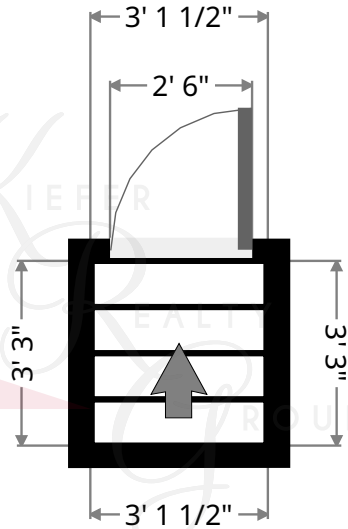

Greenway

Closet

Width: 2' 1 3/4"
Length: 3' 6 3/4"
Area: 7.67 sq ft
Perimeter: 11' 5 1/4"

Kitchen

Width: 11' 11 1/2"
Length: 15' 7 3/4"
Area: 177.95 sq ft
Perimeter: 55' 3"

Keith Kiefer, CNE, RRS, Realtor
Certified Negotiation Expert
Residential Relocation Specialist
216-403-1797
KieferRealtyGroup@gmail.com
KieferRealtyGroup.com

Greenway

Hall

Width: 4' 9 1/4"
Length: 5' 1"
Area: 20.50 sq ft
Perimeter: 19' 9"

Stairway

Width: 3' 1 1/2"
Length: 3' 3"
Area: 10.21 sq ft
Perimeter: 12' 9 1/2"

Keith Kiefer, CNE, RRS, Realtor
Certified Negotiation Expert
Residential Relocation Specialist
216-403-1797
KieferRealtyGroup@gmail.com
KieferRealtyGroup.com

Greenway

Hall

Width: 6' 7"
Length: 7' 8 1/2"
Area: 34.28 sq ft
Perimeter: 28' 7 3/4"

Stairway

Width: 3' 1 1/2"
Length: 3' 3 3/4"
Area: 10.39 sq ft
Perimeter: 12' 10 3/4"

Keith Kiefer, CNE, RRS, Realtor
Certified Negotiation Expert
Residential Relocation Specialist