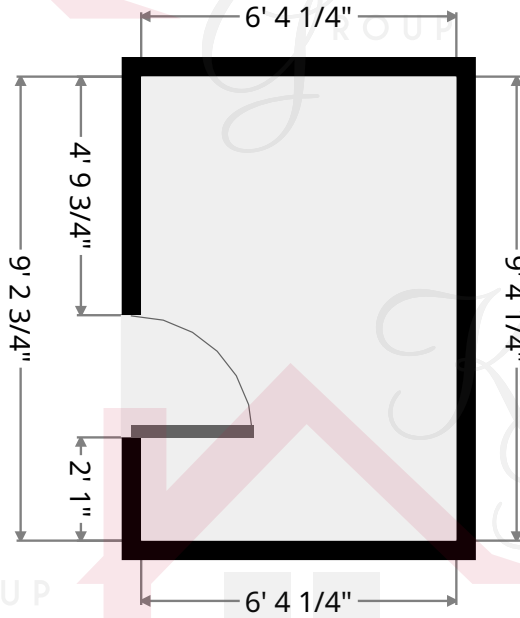

KRGListings.com

kwHEIGHTS
KELLERWILLIAMS
GREATER CLEVELAND

Greenway

Bedroom

Width: 10' 6 1/4"
Length: 35' 3 1/4"
Area: 282.47 sq ft
Perimeter: 98' 6 1/2"

Keith Kiefer, CNE, RRS, Realtor
Certified Negotiation Expert
Residential Relocation Specialist
216-403-1797
KieferRealtyGroup@gmail.com
KieferRealtyGroup.com

KRGListings.com

All information deemed to be reliable but not guaranteed. This is not intended to solicit currently listed properties. Equal housing opportunities.

Greenway

Rec Room

Width: 19' 1"
 Length: 34'
 Area: 429.02 sq ft
 Perimeter: 107' 6 1/2"

Keith Kiefer, CNE, RRS, Realtor
 Certified Negotiation Expert
 Residential Relocation Specialist
216-403-1797
KieferRealtyGroup@gmail.com
KieferRealtyGroup.com

Greenway

Bathroom

Width: 6' 4 1/4"
Length: 9' 4 1/4"
Area: 59.31 sq ft
Perimeter: 31' 4 1/2"

Stairway

Width: 2' 11 1/2"
Length: 6' 3 1/2"
Area: 18.86 sq ft
Perimeter: 18' 7"

Keith Kiefer, CNE, RRS, Realtor
Certified Negotiation Expert
Residential Relocation Specialist
216-403-1797
KieferRealtyGroup@gmail.com
KieferRealtyGroup.com