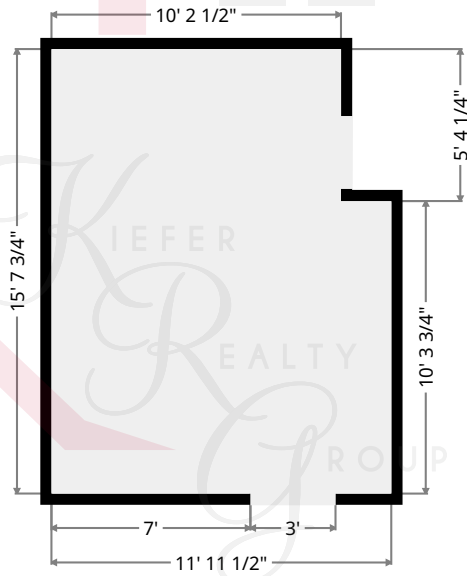

Greenway

Living Room

Width: 11' 4 1/2"
Length: 19' 1"
Area: 217.76 sq ft
Perimeter: 61'

Vestibule

Width: 3' 6 1/2"
Length: 3' 6 3/4"
Area: 12.61 sq ft
Perimeter: 14' 2 1/2"

Keith Kiefer, CNE, RRS, Realtor
Certified Negotiation Expert
Residential Relocation Specialist
216-403-1797
KieferRealtyGroup@gmail.com
KieferRealtyGroup.com

Greenway

Closet

Width: 2' 1 3/4"
Length: 3' 6 3/4"
Area: 7.67 sq ft
Perimeter: 11' 5 1/4"

Kitchen

Width: 11' 11 1/2"
Length: 15' 7 3/4"
Area: 177.95 sq ft
Perimeter: 55' 3"

Keith Kiefer, CNE, RRS, Realtor
Certified Negotiation Expert
Residential Relocation Specialist
216-403-1797
KieferRealtyGroup@gmail.com
KieferRealtyGroup.com

Greenway

Hall

Width: 4' 9 1/4"
Length: 5' 1"
Area: 20.50 sq ft
Perimeter: 19' 9"

Stairway

Width: 3' 1 1/2"
Length: 3' 3"
Area: 10.21 sq ft
Perimeter: 12' 9 1/2"

Keith Kiefer, CNE, RRS, Realtor
Certified Negotiation Expert
Residential Relocation Specialist
216-403-1797
KieferRealtyGroup@gmail.com
KieferRealtyGroup.com

Greenway

Hall

Width: 6' 7"
Length: 7' 8 1/2"
Area: 34.28 sq ft
Perimeter: 28' 7 3/4"

Stairway

Width: 3' 1 1/2"
Length: 3' 3 3/4"
Area: 10.39 sq ft
Perimeter: 12' 10 3/4"

Keith Kiefer, CNE, RRS, Realtor
Certified Negotiation Expert
Residential Relocation Specialist