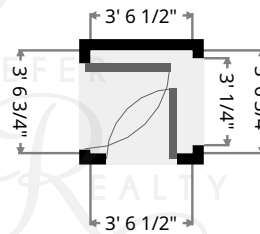

Greenway

Living Room

Width: 11' 4 1/2"
Length: 19' 1"
Area: 217.76 sq ft
Perimeter: 61'

Vestibule

Width: 3' 6 1/2"
Length: 3' 6 3/4"
Area: 12.61 sq ft
Perimeter: 14' 2 1/2"

Keith Kiefer, CNE, RRS, Realtor
Certified Negotiation Expert
Residential Relocation Specialist
216-403-1797
KieferRealtyGroup@gmail.com
KieferRealtyGroup.com

Greenway

Closet

Width: 2' 1 3/4"
Length: 3' 6 3/4"
Area: 7.67 sq ft
Perimeter: 11' 5 1/4"

Kitchen

Width: 11' 11 1/2"
Length: 15' 7 3/4"
Area: 177.95 sq ft
Perimeter: 55' 3"

Keith Kiefer, CNE, RRS, Realtor
Certified Negotiation Expert
Residential Relocation Specialist
216-403-1797
KieferRealtyGroup@gmail.com
KieferRealtyGroup.com

Greenway

Hall

Width: 4' 9 1/4"
Length: 5' 1"
Area: 20.50 sq ft
Perimeter: 19' 9"

Stairway

Width: 3' 1 1/2"
Length: 3' 3"
Area: 10.21 sq ft
Perimeter: 12' 9 1/2"

Keith Kiefer, CNE, RRS, Realtor
Certified Negotiation Expert
Residential Relocation Specialist
216-403-1797
KieferRealtyGroup@gmail.com
KieferRealtyGroup.com

Greenway

Hall

Width: 6' 7"
Length: 7' 8 1/2"
Area: 34.28 sq ft
Perimeter: 28' 7 3/4"

Stairway

Width: 3' 1 1/2"
Length: 3' 3 3/4"
Area: 10.39 sq ft
Perimeter: 12' 10 3/4"

Keith Kiefer, CNE, RRS, Realtor
Certified Negotiation Expert
Residential Relocation Specialist