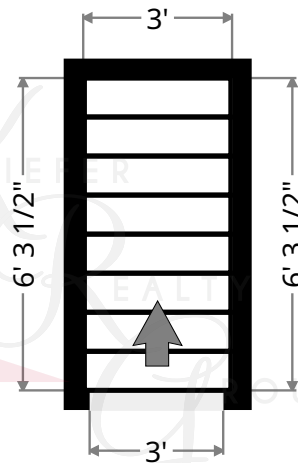

KRGListings.com

kwHEIGHTS
KELLERWILLIAMS
GREATER CLEVELAND

Greenway

Bedroom

Width: 10' 6 1/4"
Length: 35' 3 1/4"
Area: 282.47 sq ft
Perimeter: 98' 6 1/2"

Keith Kiefer, CNE, RRS, Realtor
Certified Negotiation Expert
Residential Relocation Specialist
216-403-1797
KieferRealtyGroup@gmail.com
KieferRealtyGroup.com

KRGListings.com

All information deemed to be reliable but not guaranteed. This is not intended to solicit currently listed properties. Equal housing opportunities.

Greenway

Rec Room

Width: 19' 1"
 Length: 34'
 Area: 429.02 sq ft
 Perimeter: 107' 6 1/2"

Keith Kiefer, CNE, RRS, Realtor
 Certified Negotiation Expert
 Residential Relocation Specialist
216-403-1797
KieferRealtyGroup@gmail.com
KieferRealtyGroup.com

Greenway

Bathroom

Width: 6' 4 1/4"
Length: 9' 4 1/4"
Area: 59.31 sq ft
Perimeter: 31' 4 1/2"

Stairway

Width: 2' 11 1/2"
Length: 6' 3 1/2"
Area: 18.86 sq ft
Perimeter: 18' 7"

Keith Kiefer, CNE, RRS, Realtor
Certified Negotiation Expert
Residential Relocation Specialist
216-403-1797
KieferRealtyGroup@gmail.com
KieferRealtyGroup.com