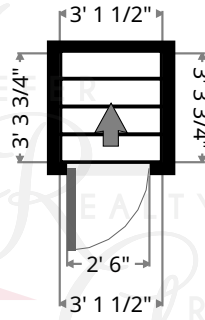

Greenway

Closet

Width: 2' 1 3/4"
Length: 3' 6 3/4"
Area: 7.67 sq ft
Perimeter: 11' 5 1/4"

Kitchen

Width: 11' 11 1/2"
Length: 15' 7 3/4"
Area: 177.95 sq ft
Perimeter: 55' 3"

Keith Kiefer, CNE, RRS, Realtor
Certified Negotiation Expert
Residential Relocation Specialist
216-403-1797
KieferRealtyGroup@gmail.com
KieferRealtyGroup.com

Greenway

Hall

Width: 4' 9 1/4"
Length: 5' 1"
Area: 20.50 sq ft
Perimeter: 19' 9"

Stairway

Width: 3' 1 1/2"
Length: 3' 3"
Area: 10.21 sq ft
Perimeter: 12' 9 1/2"

Keith Kiefer, CNE, RRS, Realtor
Certified Negotiation Expert
Residential Relocation Specialist
216-403-1797
KieferRealtyGroup@gmail.com
KieferRealtyGroup.com

Greenway

Hall

Width: 6' 7"
Length: 7' 8 1/2"
Area: 34.28 sq ft
Perimeter: 28' 7 3/4"

Stairway

Width: 3' 1 1/2"
Length: 3' 3 3/4"
Area: 10.39 sq ft
Perimeter: 12' 10 3/4"

Keith Kiefer, CNE, RRS, Realtor
Certified Negotiation Expert
Residential Relocation Specialist

216-403-1797

KieferRealtyGroup@gmail.com

KieferRealtyGroup.com

Greenway

Bedroom

Width: 11' 5 1/4"
Length: 15' 6"
Area: 156.50 sq ft
Perimeter: 53' 10"

Closet

Width: 1' 10 1/2"
Length: 5' 5 3/4"
Area: 10.38 sq ft
Perimeter: 14' 9"