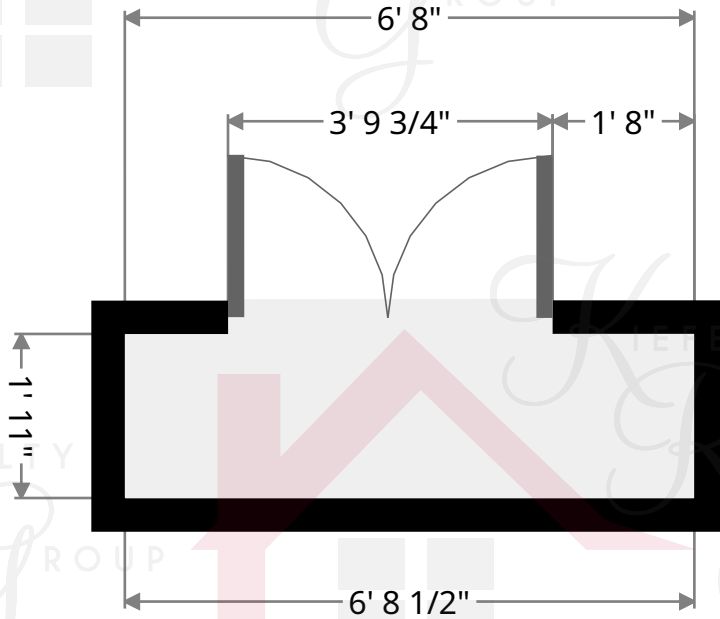

Greenway

Hall

Width: 6' 7"
Length: 7' 8 1/2"
Area: 34.28 sq ft
Perimeter: 28' 7 3/4"

Stairway

Width: 3' 1 1/2"
Length: 3' 3 3/4"
Area: 10.39 sq ft
Perimeter: 12' 10 3/4"

Keith Kiefer, CNE, RRS, Realtor
Certified Negotiation Expert
Residential Relocation Specialist

Bedroom

Width: 11' 2 3/4"
Length: 11' 4 1/4"
Area: 127.95 sq ft
Perimeter: 45' 3"

Keith Kiefer, CNE, RRS, Realtor
Certified Negotiation Expert
Residential Relocation Specialist

216-403-1797

KieferRealtyGroup@gmail.com

KieferRealtyGroup.com

Greenway

Closet

Width: 1' 11 1/4"
Length: 6' 8 1/2"
Area: 12.85 sq ft
Perimeter: 17' 2 1/2"

Keith Kiefer, CNE, RRS, Realtor
Certified Negotiation Expert
Residential Relocation Specialist
216-403-1797
KieferRealtyGroup@gmail.com
KieferRealtyGroup.com

KRGListings.com

kwHEIGHTS
KELLERWILLIAMS
GREATER CLEVELAND

Greenway

Bedroom

Width: 10' 6 1/4"
Length: 35' 3 1/4"
Area: 282.47 sq ft
Perimeter: 98' 6 1/2"

Keith Kiefer, CNE, RRS, Realtor
Certified Negotiation Expert
Residential Relocation Specialist
216-403-1797
KieferRealtyGroup@gmail.com
KieferRealtyGroup.com