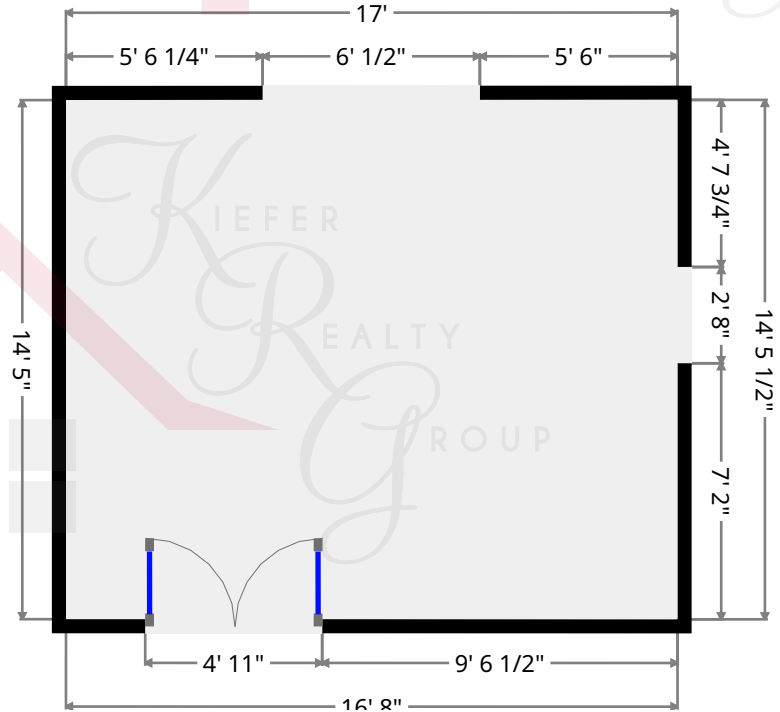

## Hall

Width: 8' 1/4"  
Length: 21' 1 3/4"  
Area: 130.38 sq ft  
Perimeter: 58' 2 1/4"

## Dining Room

Width: 14' 5 1/2"  
Length: 17'  
Area: 245.25 sq ft  
Perimeter: 62' 10 1/4"

**Keith Kiefer**, CNE, RRS, Realtor  
Certified Negotiation Expert  
Residential Relocation Specialist

**216-403-1797**

## Family Room

Width: 9' 5 1/2"  
Length: 20' 6"  
Area: 193.69 sq ft  
Perimeter: 59' 10 3/4"