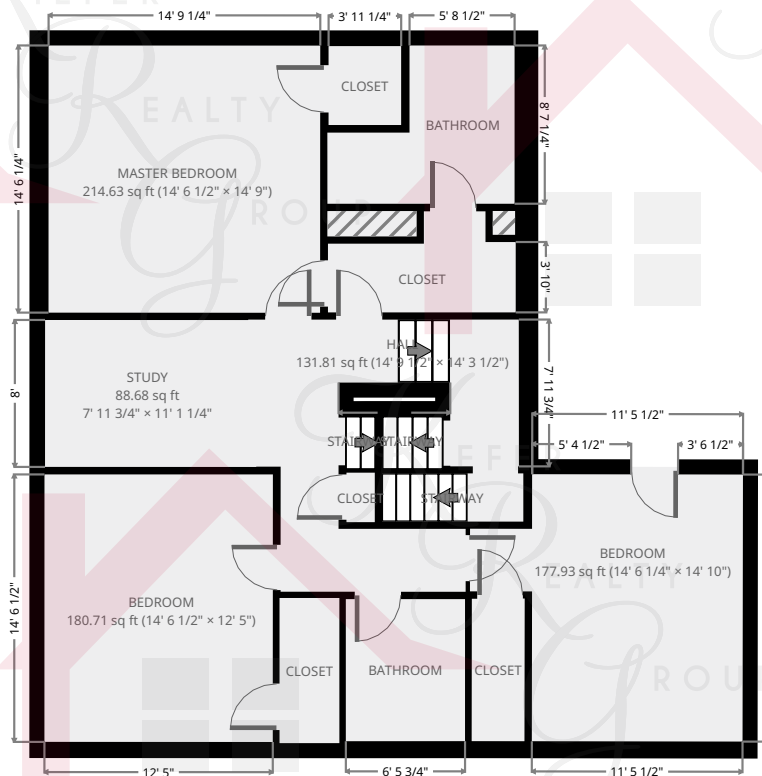

2584 Lee Road

2nd Floor

2584 Lee Road, Cleveland Heights, OH 44118

Keith Kiefer, CNE, RRS, Realtor
Certified Negotiation Expert
Residential Relocation Specialist

216-403-1797

keith@kieferrealtygroup.com

KieferRealtyGroup.com

KRGListings.com