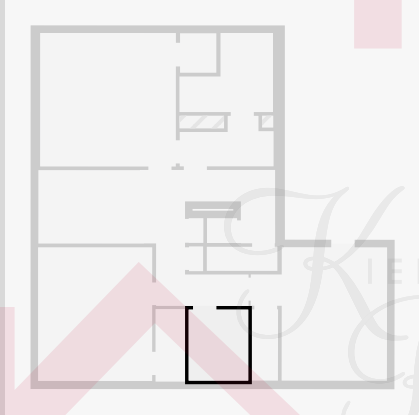

2584 Lee Road

Bathroom

Width: 6' 5 3/4"
Length: 7' 8 3/4"
Area: 50.07 sq ft
Perimeter: 28' 5"