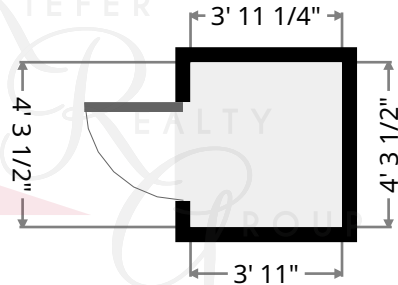

Closet

Width: 3' 11"
Length: 4' 3 1/2"
Area: 16.95 sq ft
Perimeter: 16' 5 3/4"