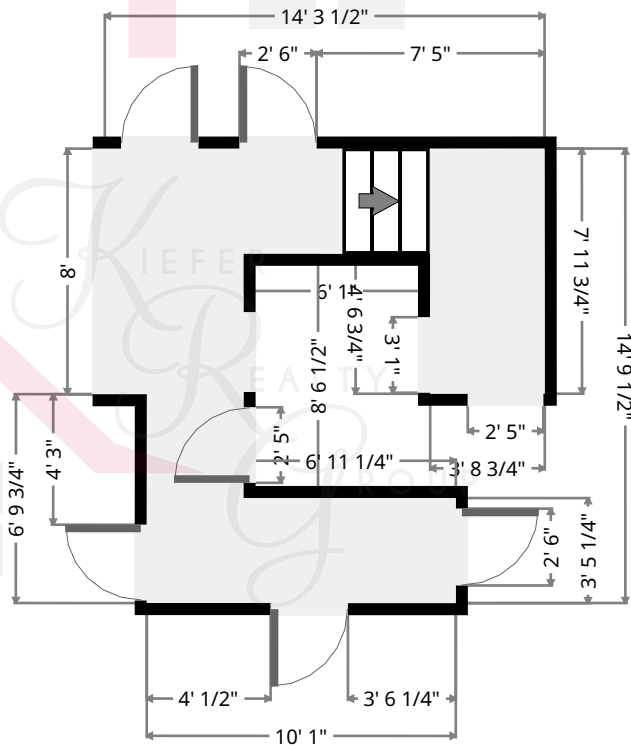

Hall

Width: 14' 3 1/2"
Length: 14' 9 1/2"
Area: 131.81 sq ft
Perimeter: 81' 2 1/2"