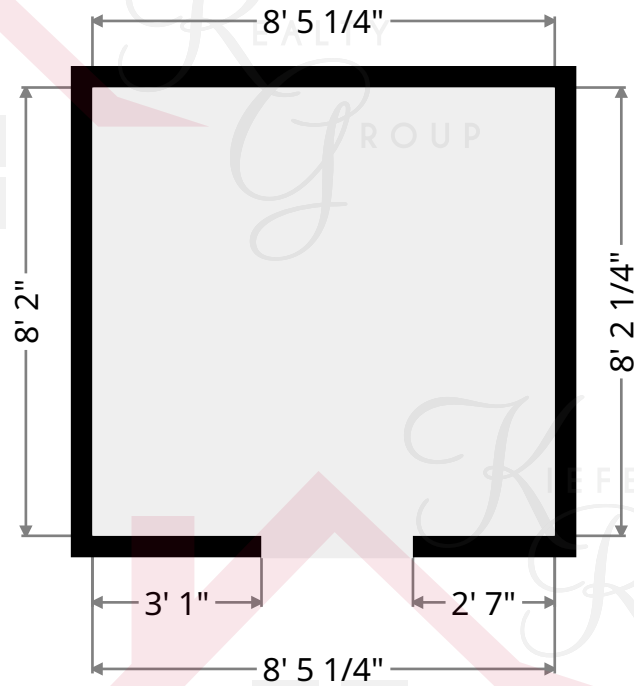

## Hall

Width: 8' 1/4"  
Length: 21' 1 3/4"  
Area: 130.38 sq ft  
Perimeter: 58' 2 1/4"

## Family Room

Width: 9' 5 1/2"  
Length: 20' 6"  
Area: 193.69 sq ft  
Perimeter: 59' 10 3/4"

## Mudroom

Width: 7' 11"  
Length: 9' 9 3/4"  
Area: 77.70 sq ft  
Perimeter: 35' 5 1/2"

## Breakfast Area

Width: 8' 2 1/4"  
Length: 8' 5 1/4"  
Area: 68.93 sq ft  
Perimeter: 33' 2 1/2"