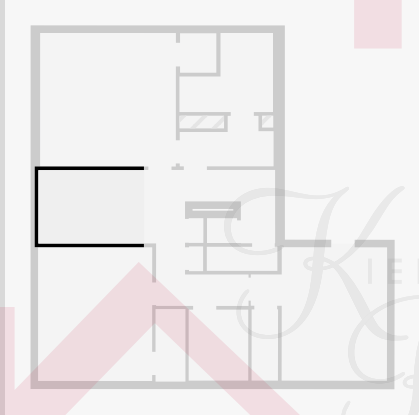

2584 Lee Road

Study

Width: 7' 11 3/4"
Length: 11' 1 1/4"
Area: 88.68 sq ft
Perimeter: 38' 2"