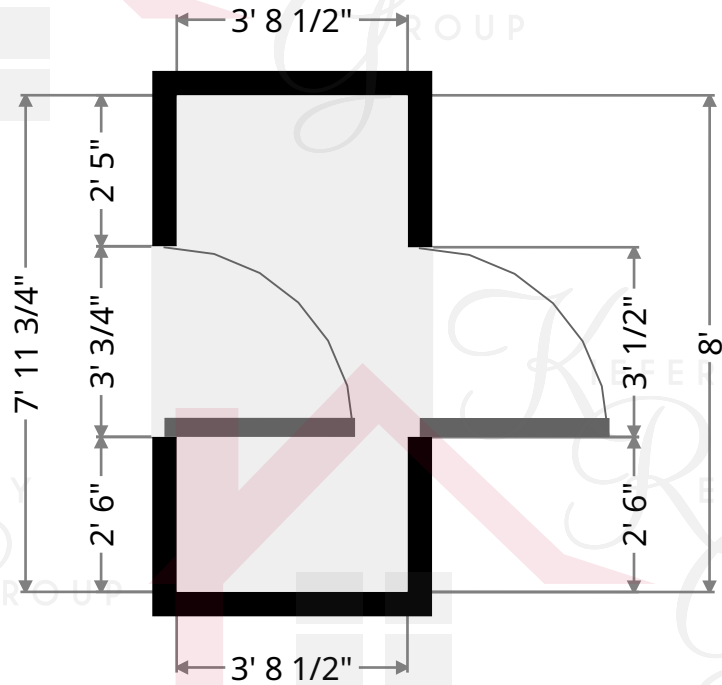

2584 Lee Road

Vestibule

Width: 3' 8 1/2"
Length: 8'
Area: 29.59 sq ft
Perimeter: 23' 4 1/2"