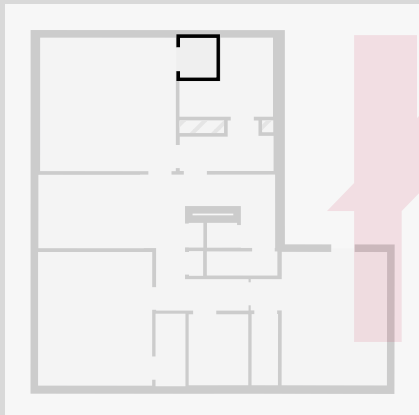

Closet

Width: 3' 11"
Length: 4' 3 1/2"
Area: 16.95 sq ft
Perimeter: 16' 5 3/4"