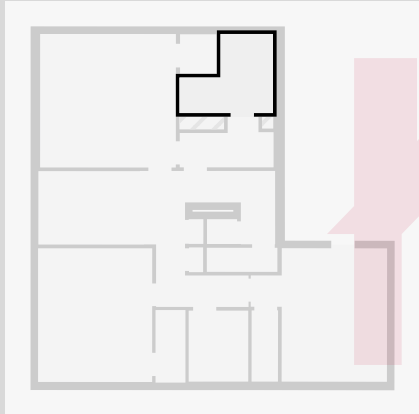

Bathroom

Width: 8' 7 1/4"
Length: 10' 2"
Area: 66.43 sq ft
Perimeter: 37' 6 3/4"