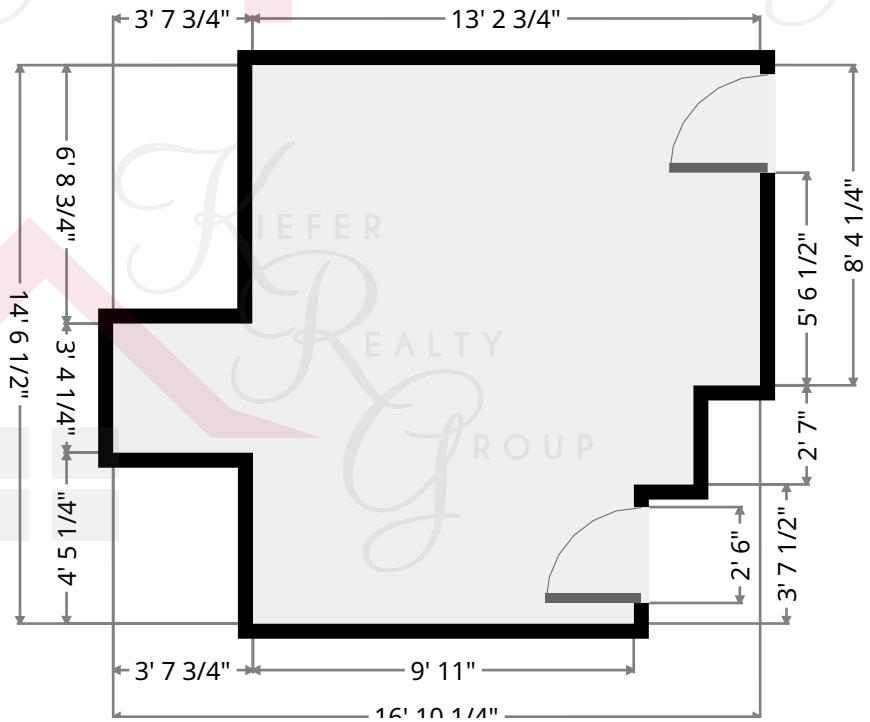

## Bedroom

Width: 14' 6 1/4"  
Length: 16' 9 1/2"  
Area: 203.47 sq ft  
Perimeter: 62' 7 3/4"

**Keith Kiefer**, CNE, RRS, Realtor  
Certified Negotiation Expert  
Residential Relocation Specialist

**216-403-1797**

## Closet

Width: 3' 3"  
Length: 6' 4 3/4"  
Area: 20.74 sq ft  
Perimeter: 19' 3 1/4"

## Bedroom

Width: 14' 6 1/2"  
Length: 16' 10 1/4"  
Area: 188.15 sq ft  
Perimeter: 62' 9 3/4"

**Keith Kiefer**, CNE, RRS, Realtor  
Certified Negotiation Expert  
Residential Relocation Specialist

**216-403-1797**