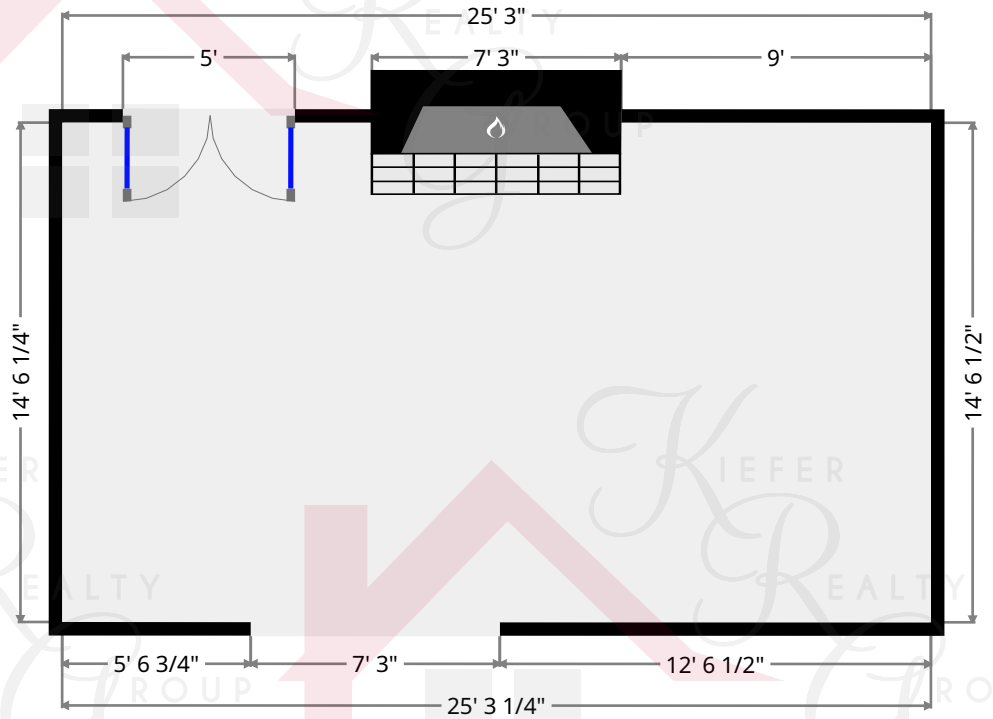

2584 Lee Road

Living Room

Width: 14' 6 1/4"
Length: 25' 3 1/4"
Area: 367.26 sq ft
Perimeter: 79' 7 1/4"