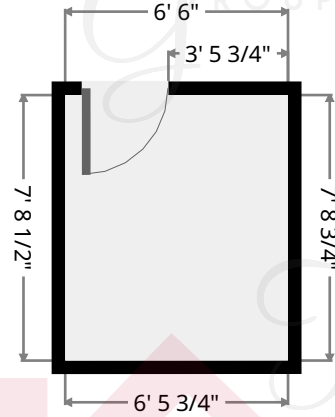

2584 Lee Road

Bathroom

Width: 6' 5 3/4"
Length: 7' 8 3/4"
Area: 50.07 sq ft
Perimeter: 28' 5"