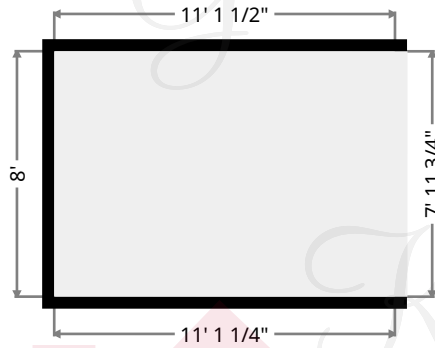

## Hall

Width: 8' 1/4"  
Length: 21' 1 3/4"  
Area: 130.38 sq ft  
Perimeter: 58' 2 1/4"

## Study

Width: 7' 11 3/4"  
 Length: 11' 1 1/4"  
 Area: 88.68 sq ft  
 Perimeter: 38' 2"