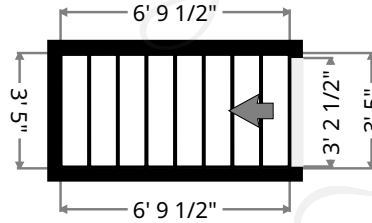

## Stairway

Width: 3' 5"  
Length: 6' 9 1/2"  
Area: 23.23 sq ft  
Perimeter: 20' 5"