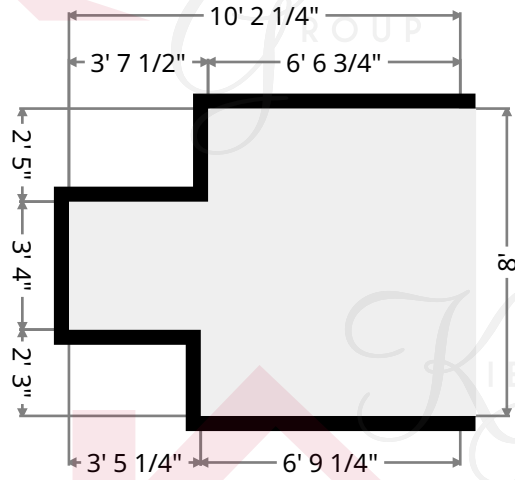

## Study

Width: 8'  
Length: 10' 2 1/4"  
Area: 65.12 sq ft  
Perimeter: 36' 4 3/4"