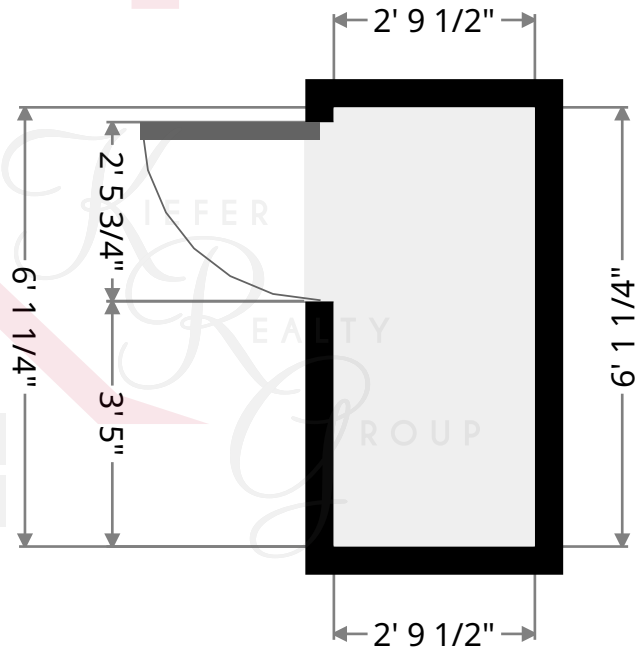

Bathroom

Width: 2' 9 1/2"
Length: 6' 1 1/4"
Area: 17.04 sq ft
Perimeter: 17' 9 1/2"