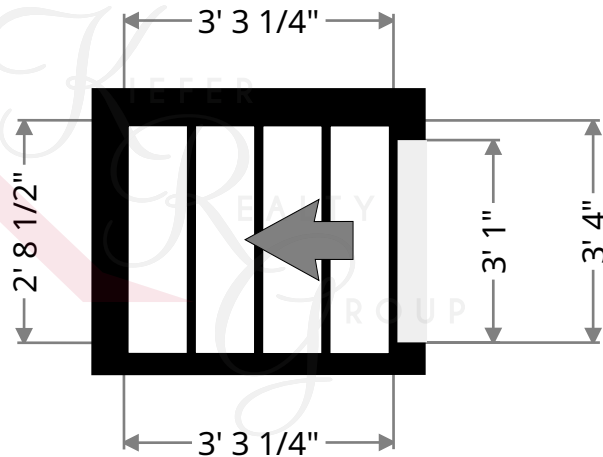

Stairway

Width: 2' 8 1/2"
Length: 3' 3 1/4"
Area: 8.86 sq ft
Perimeter: 11' 11 1/2"