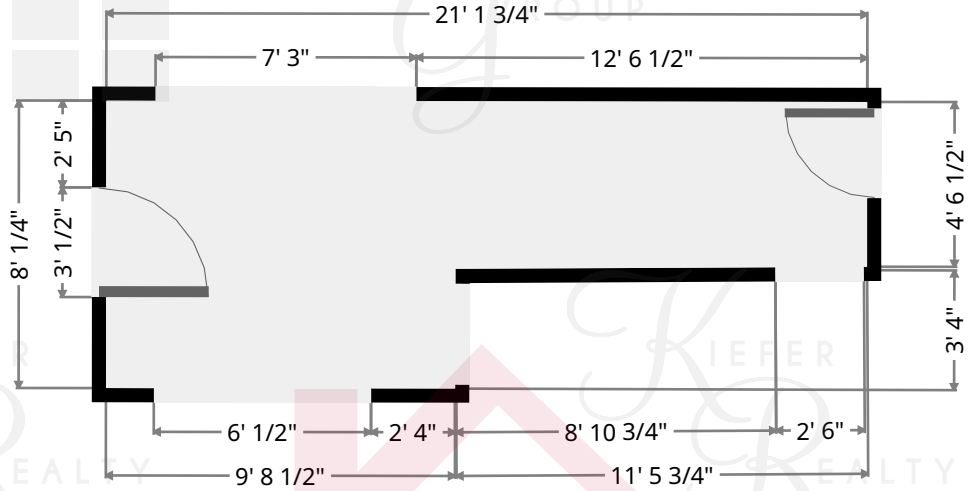

## Hall

Width: 8' 1/4"  
Length: 21' 1 3/4"  
Area: 130.38 sq ft  
Perimeter: 58' 2 1/4"

## Family Room

Width: 9' 5 1/2"  
Length: 20' 6"  
Area: 193.69 sq ft  
Perimeter: 59' 10 3/4"