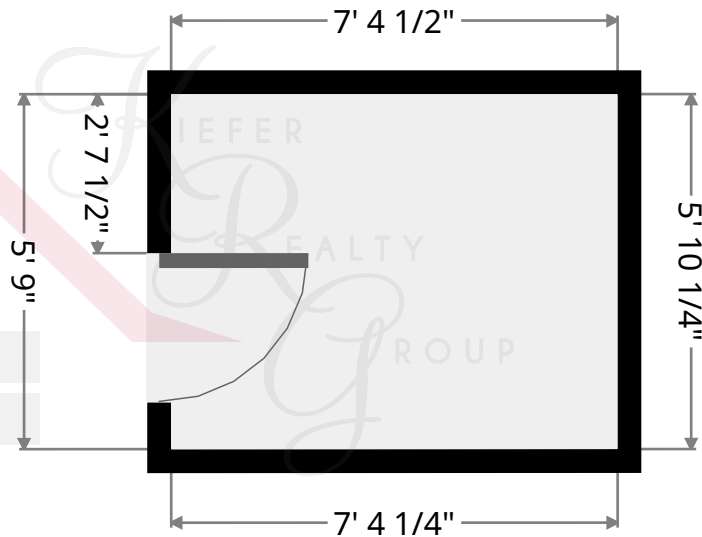

Bathroom

Width: 5' 10 1/4"
Length: 7' 4 1/4"
Area: 43.15 sq ft
Perimeter: 26' 5 1/4"