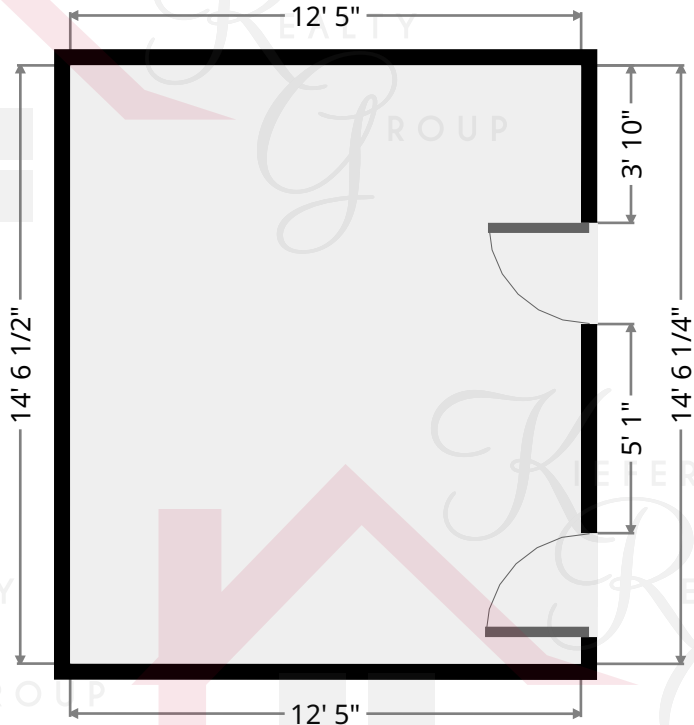

2584 Lee Road

Bedroom

Width: 12' 5"
Length: 14' 6 1/2"
Area: 180.71 sq ft
Perimeter: 53' 11 1/4"