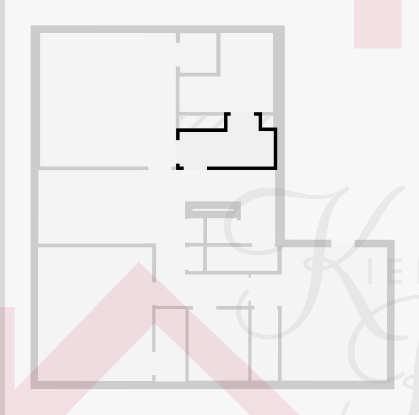

2584 Lee Road

Closet

Width: 5' 6"
Length: 10' 2 1/4"
Area: 44.19 sq ft
Perimeter: 31' 5"