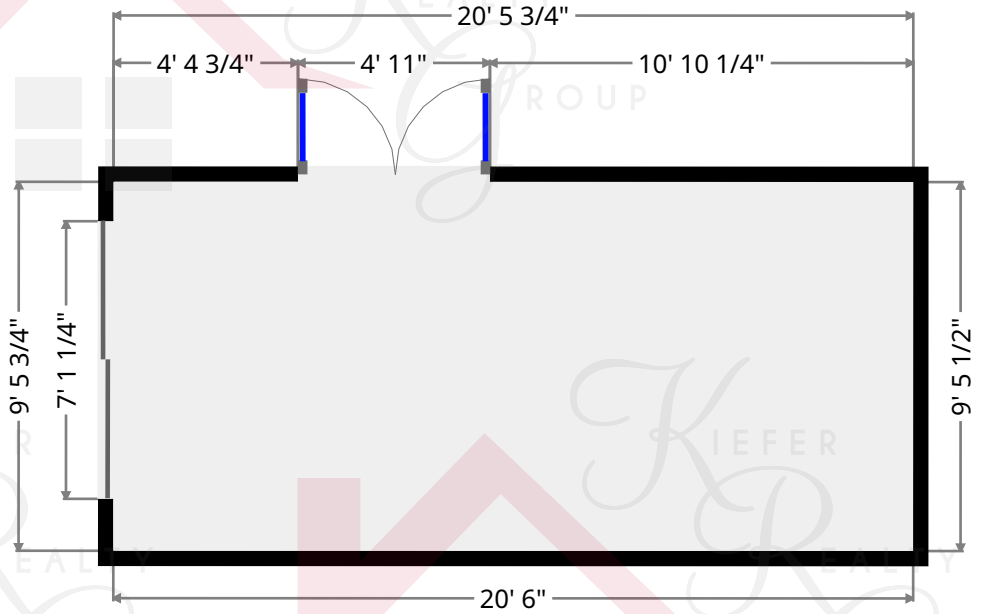

## Hall

Width: 8' 1/4"  
Length: 21' 1 3/4"  
Area: 130.38 sq ft  
Perimeter: 58' 2 1/4"

## Dining Room

Width: 14' 5 1/2"  
Length: 17'  
Area: 245.25 sq ft  
Perimeter: 62' 10 1/4"

**Keith Kiefer**, CNE, RRS, Realtor  
Certified Negotiation Expert  
Residential Relocation Specialist

**216-403-1797**

## Family Room

Width: 9' 5 1/2"  
Length: 20' 6"  
Area: 193.69 sq ft  
Perimeter: 59' 10 3/4"