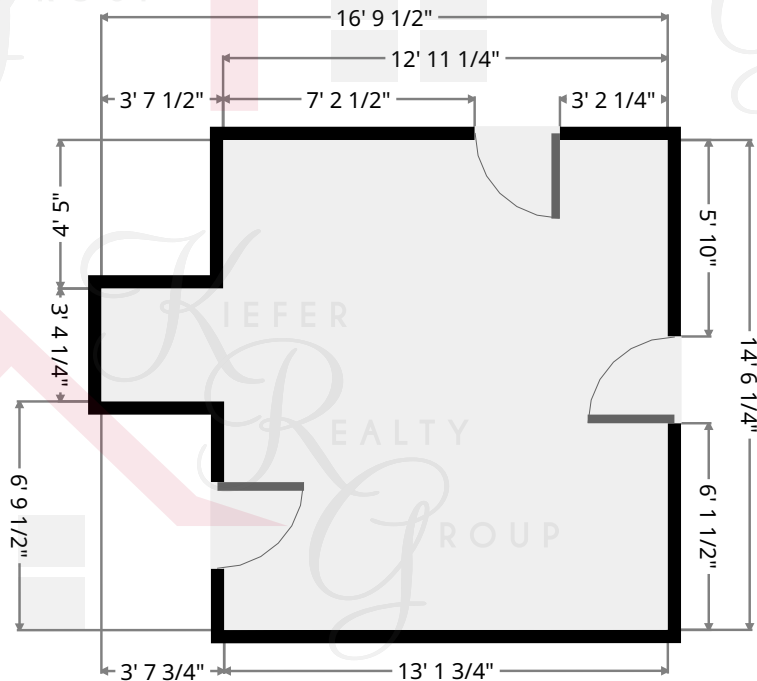

Bedroom

Width: 14' 6 1/4"
Length: 16' 9 1/2"
Area: 203.47 sq ft
Perimeter: 62' 7 3/4"