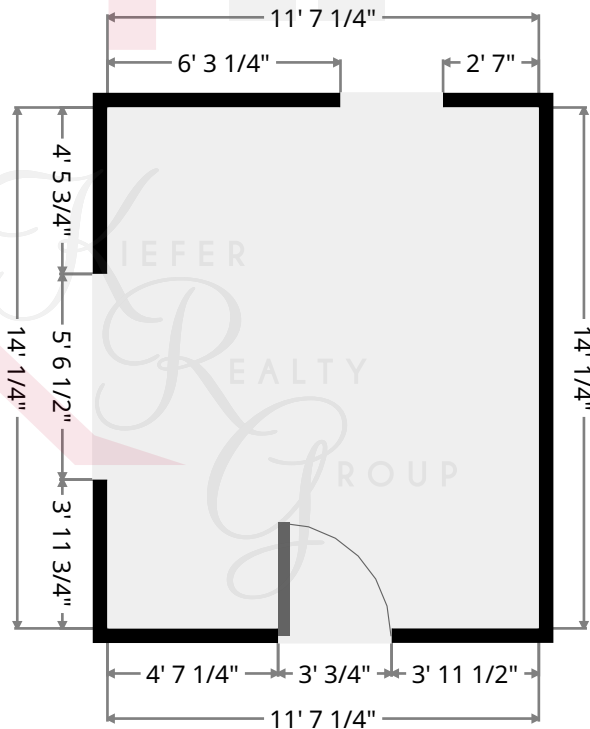

Kitchen

Width: 11' 7 1/4"
Length: 14' 1/4"
Area: 162.87 sq ft
Perimeter: 51' 3 1/4"