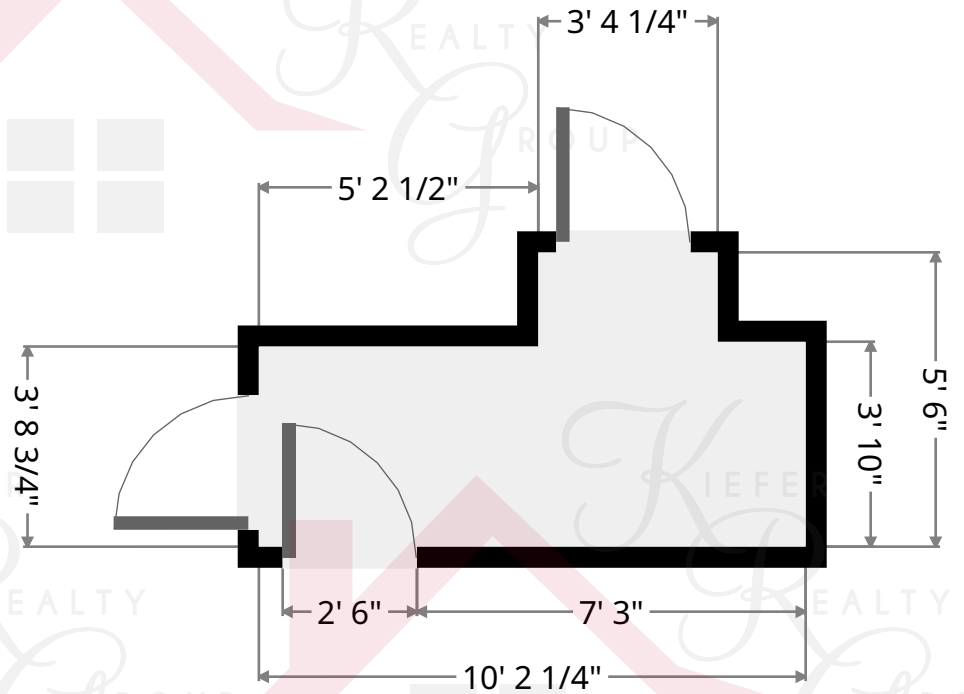

Bathroom

Width: 8' 7 1/4"
Length: 10' 2"
Area: 66.43 sq ft
Perimeter: 37' 6 3/4"