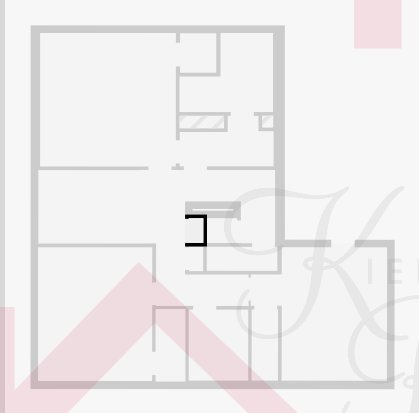

2584 Lee Road

Stairway

Width: 1' 7"
Length: 2' 8 1/4"
Area: 4.29 sq ft
Perimeter: 8' 6 3/4"