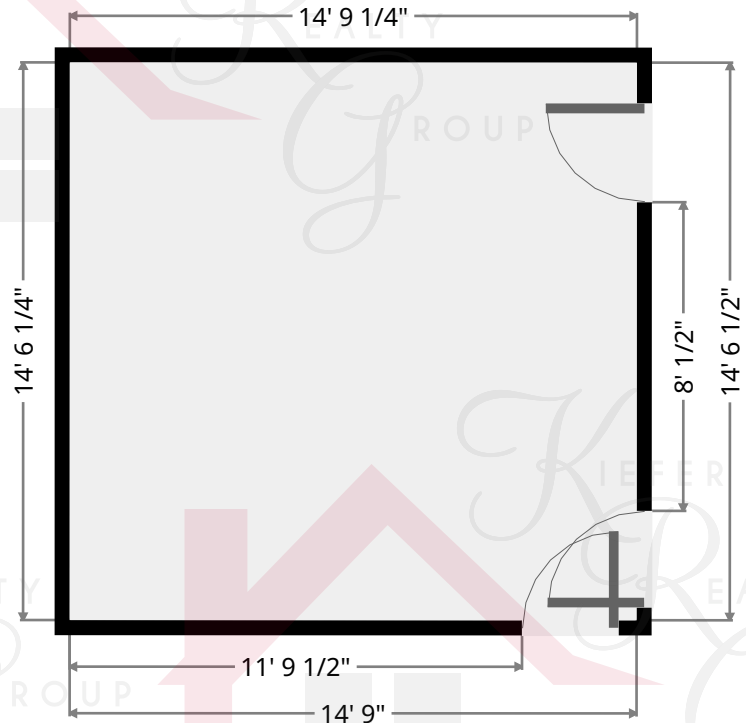

2584 Lee Road

Master Bedroom

Width: 14' 6 1/2"
Length: 14' 9"
Area: 214.63 sq ft
Perimeter: 58' 7 1/4"