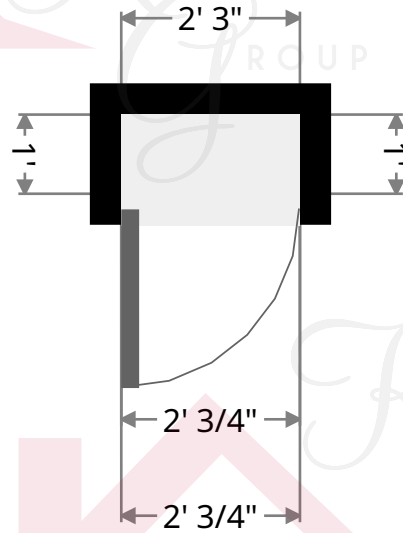

2584 Lee Road

Closet

Width: 1'
Length: 2' 3"
Area: 2.24 sq ft
Perimeter: 6' 6"