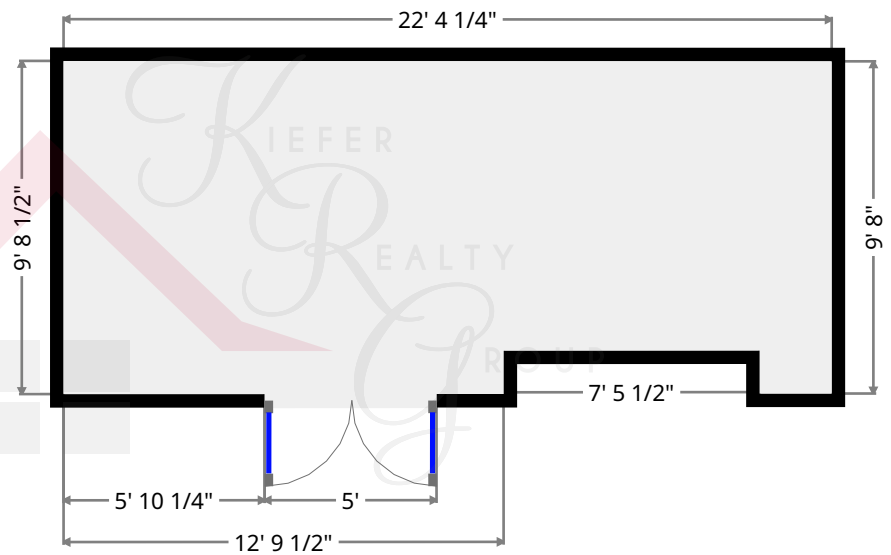

Study

Width: 9' 8"
Length: 22' 4 1/4"
Area: 206.97 sq ft
Perimeter: 66' 6 3/4"