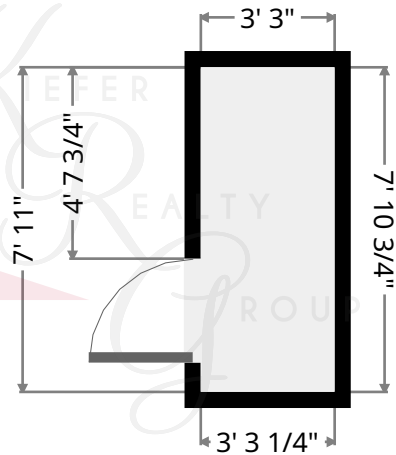

Closet

Width: 3' 3 1/4"
Length: 7' 10 3/4"
Area: 25.69 sq ft
Perimeter: 22' 3 1/2"