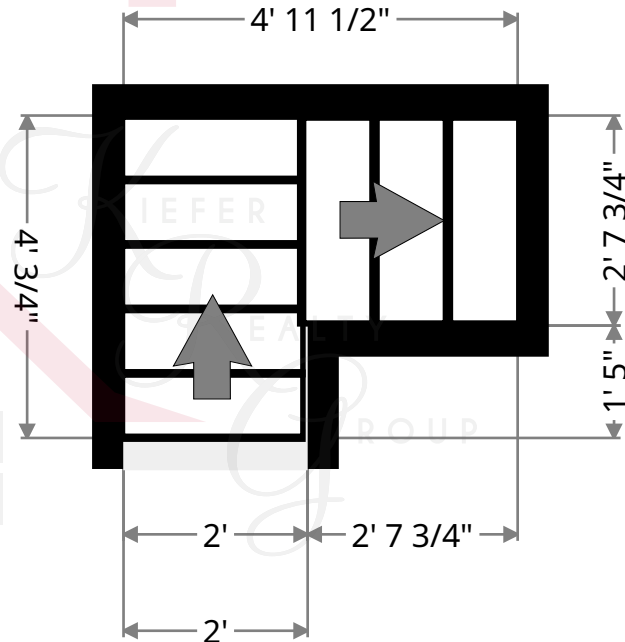

Stairway

Width: 4' 3/4"
Length: 4' 11 1/2"
Area: 16.41 sq ft
Perimeter: 18' 1/2"