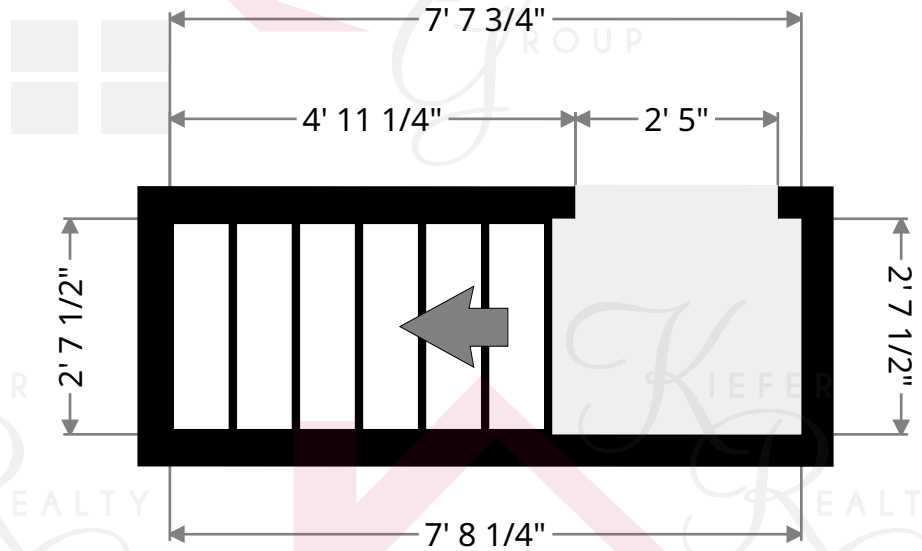

2584 Lee Road

Stairway

Width: 2' 7 1/2"
Length: 7' 8 1/4"
Area: 20.13 sq ft
Perimeter: 20' 7 1/4"