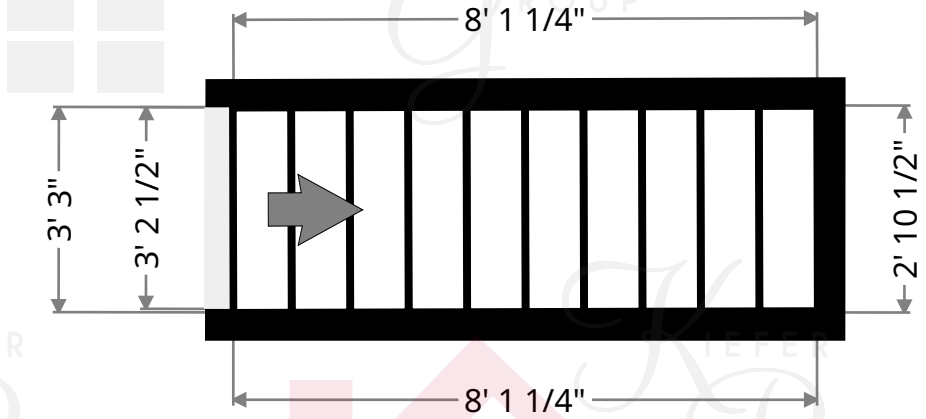

2584 Lee Road

Stairway

Width: 2' 10 1/4"
Length: 8' 1 1/4"
Area: 23.23 sq ft
Perimeter: 21' 11 1/2"