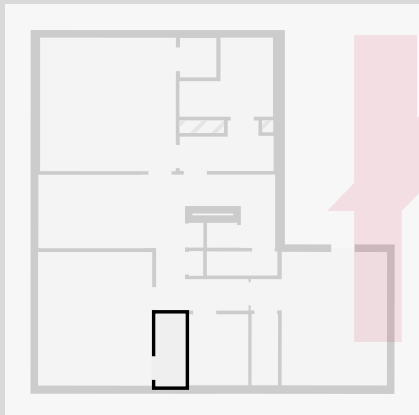

Closet

Width: 3' 3 1/4"
Length: 7' 10 3/4"
Area: 25.69 sq ft
Perimeter: 22' 3 1/2"