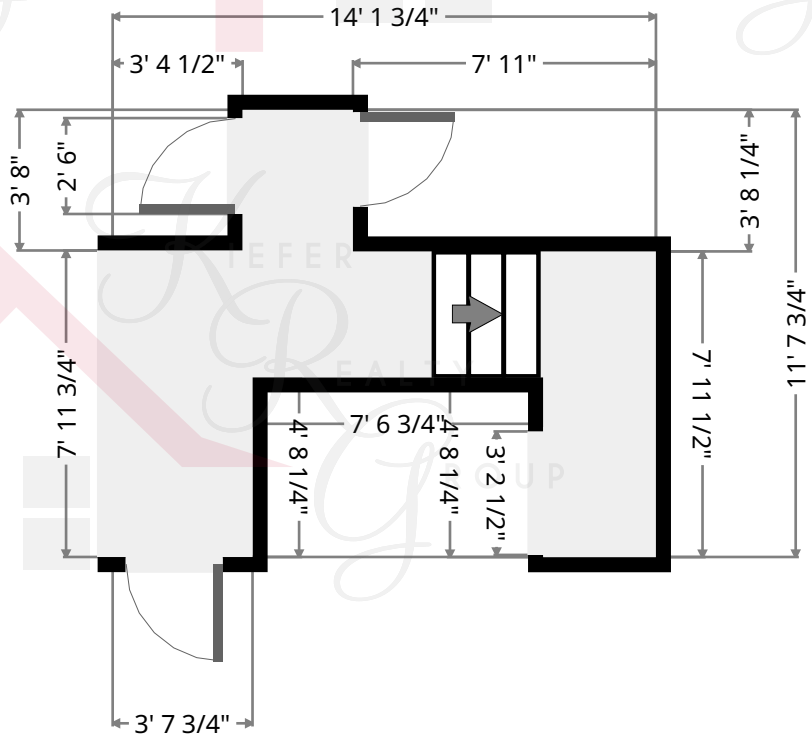

Hall

Width: 11' 7 3/4"
Length: 14' 1 3/4"
Area: 87.92 sq ft
Perimeter: 60' 11 3/4"

Keith Kiefer, CNE, RRS, Realtor
Certified Negotiation Expert
Residential Relocation Specialist

216-403-1797

KieferRealtyGroup@gmail.com

KieferRealtyGroup.com