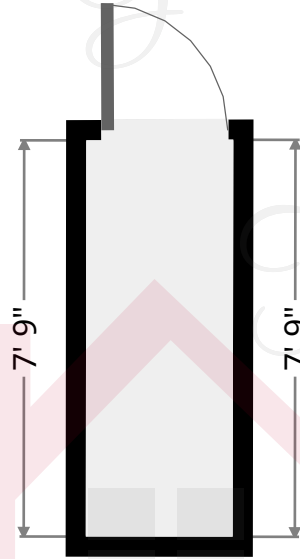

2584 Lee Road

Closet

Width: 2' 10 1/2"
Length: 7' 9"
Area: 22.25 sq ft
Perimeter: 21' 3"