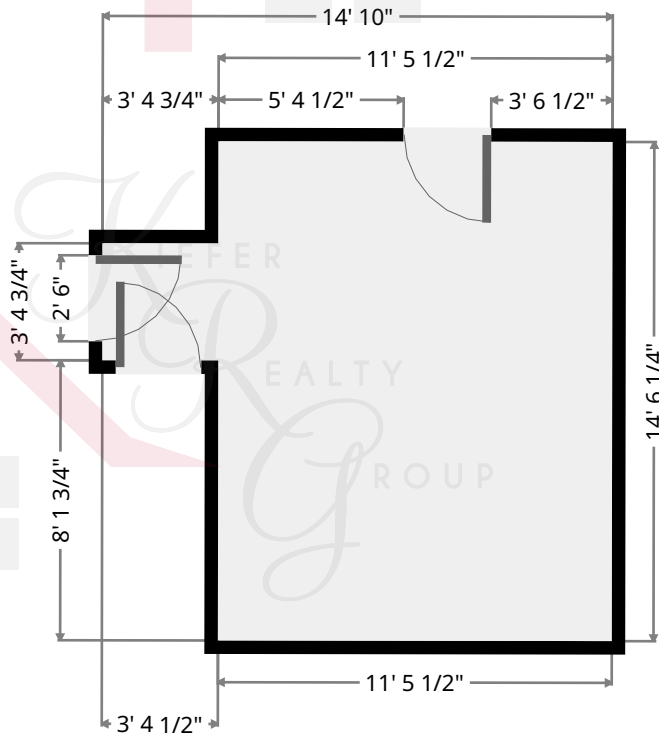

Bedroom

Width: 14' 6 1/4"
Length: 14' 10"
Area: 177.93 sq ft
Perimeter: 58' 8 1/2"