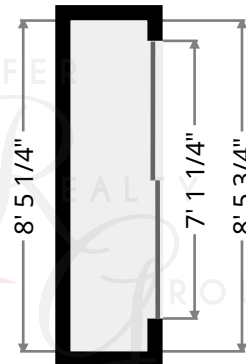

Closet

Width: 1' 11 1/2"
Length: 8' 5 3/4"
Area: 16.63 sq ft
Perimeter: 20' 10 1/2"