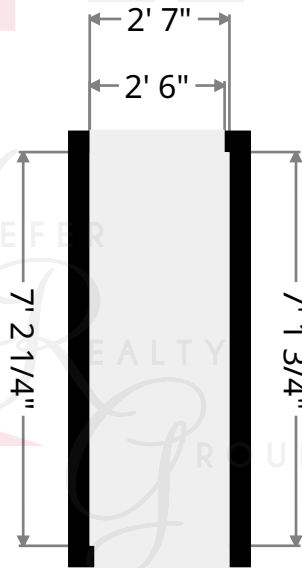

Hall

Width: 2' 6 1/2"
Length: 7' 1 3/4"
Area: 18.29 sq ft
Perimeter: 19' 5 1/2"