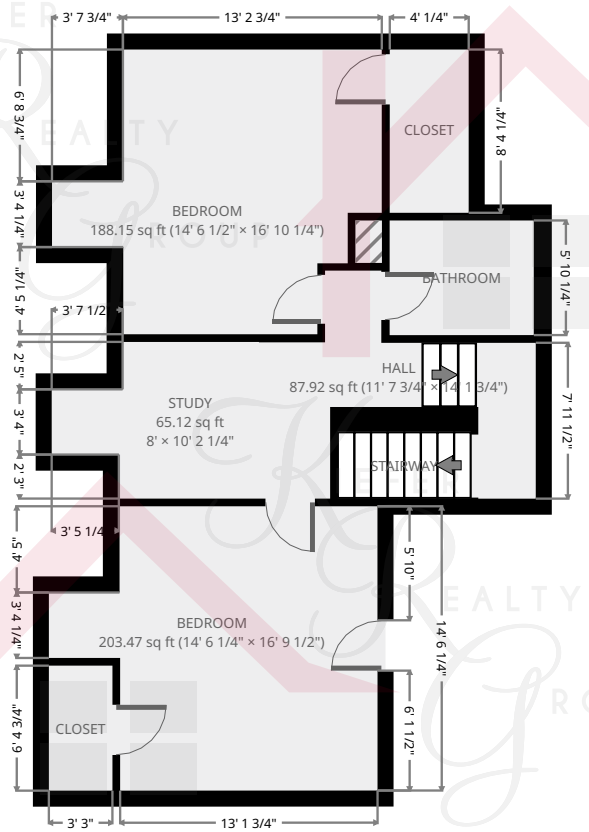

2584 Lee Road

3rd Floor

2584 Lee Road, Cleveland Heights, OH 44118

Keith Kiefer, CNE, RRS, Realtor
Certified Negotiation Expert
Residential Relocation Specialist

216-403-1797

keith@kieferrealtygroup.com

KieferRealtyGroup.com

KRGListings.com