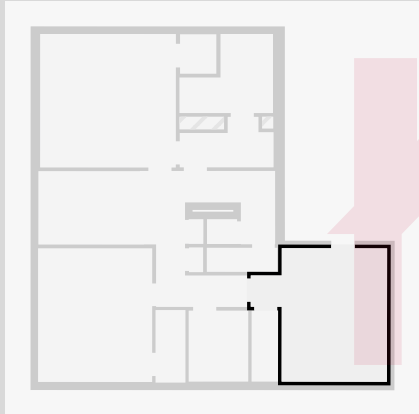

Bedroom

Width: 14' 6 1/4"
Length: 14' 10"
Area: 177.93 sq ft
Perimeter: 58' 8 1/2"