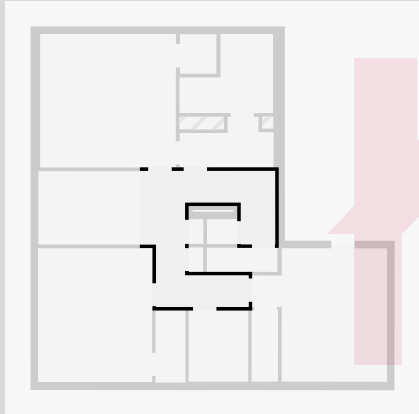

Hall

Width: 14' 3 1/2"
Length: 14' 9 1/2"
Area: 131.81 sq ft
Perimeter: 81' 2 1/2"