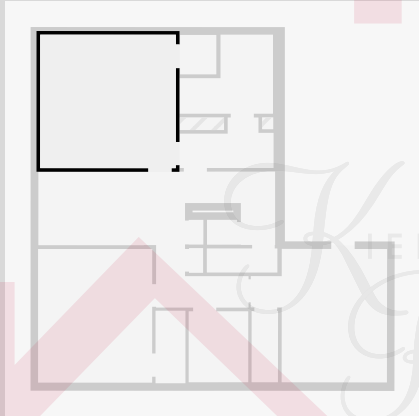

2584 Lee Road

Master Bedroom

Width: 14' 6 1/2"
Length: 14' 9"
Area: 214.63 sq ft
Perimeter: 58' 7 1/4"