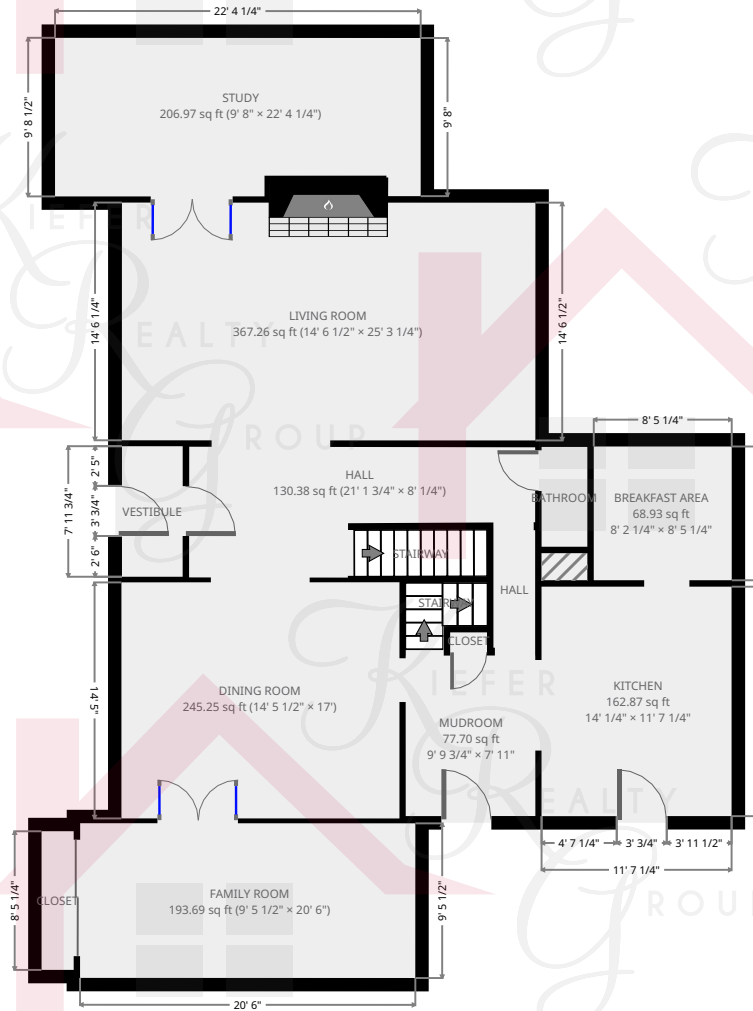

2584 Lee Road

1st Floor

2584 Lee Road, Cleveland Heights, OH 44118

Keith Kiefer, CNE, RRS, Realtor
Certified Negotiation Expert
Residential Relocation Specialist

216-403-1797

keith@kieferrealtygroup.com

KieferRealtyGroup.com

KRGListings.com