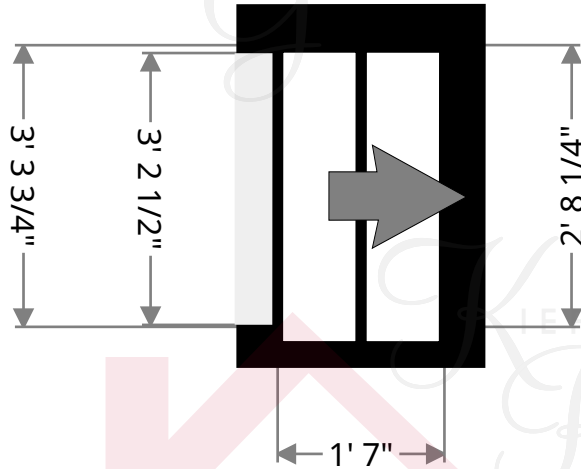

## Stairway

Width: 1' 7"  
Length: 2' 8 1/4"  
Area: 4.29 sq ft  
Perimeter: 8' 6 3/4"