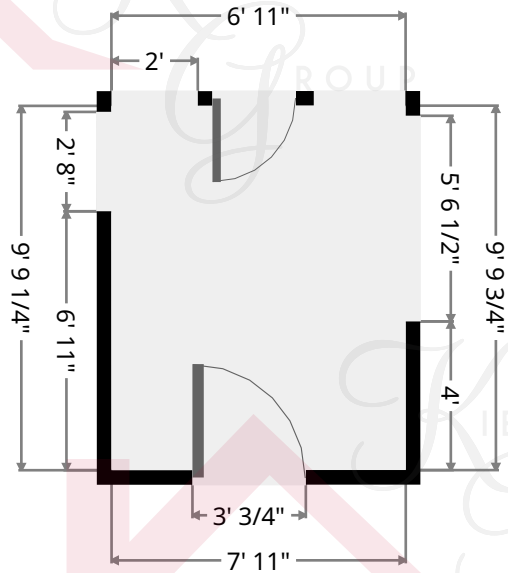

2584 Lee Road

Mudroom

Width: 7' 11"
Length: 9' 9 3/4"
Area: 77.70 sq ft
Perimeter: 35' 5 1/2"