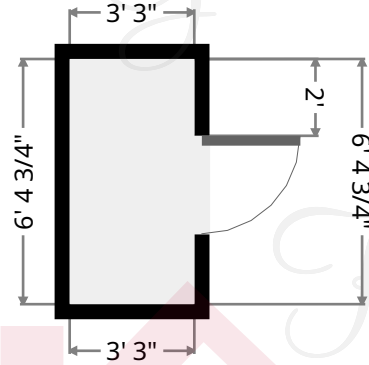

2584 Lee Road

Closet

Width: 3' 3"
Length: 6' 4 3/4"
Area: 20.74 sq ft
Perimeter: 19' 3 1/4"