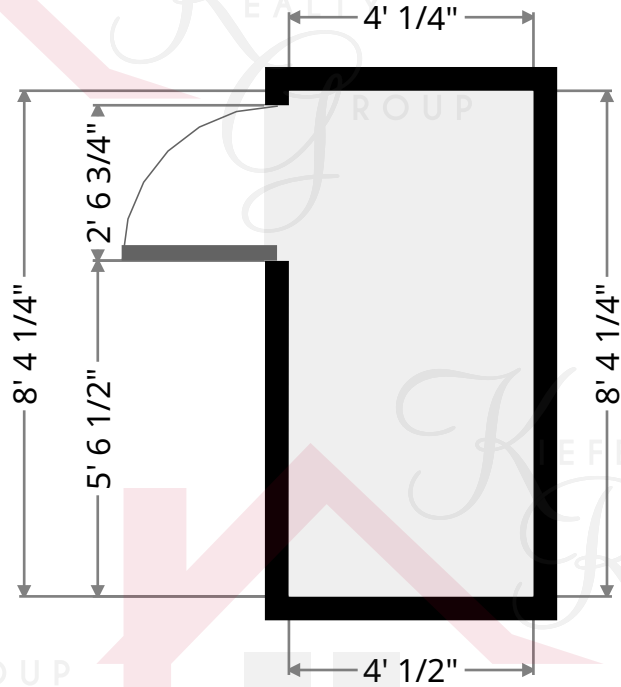

2584 Lee Road

Closet

Width: 4' 1/4"
Length: 8' 4 1/4"
Area: 33.66 sq ft
Perimeter: 24' 9"