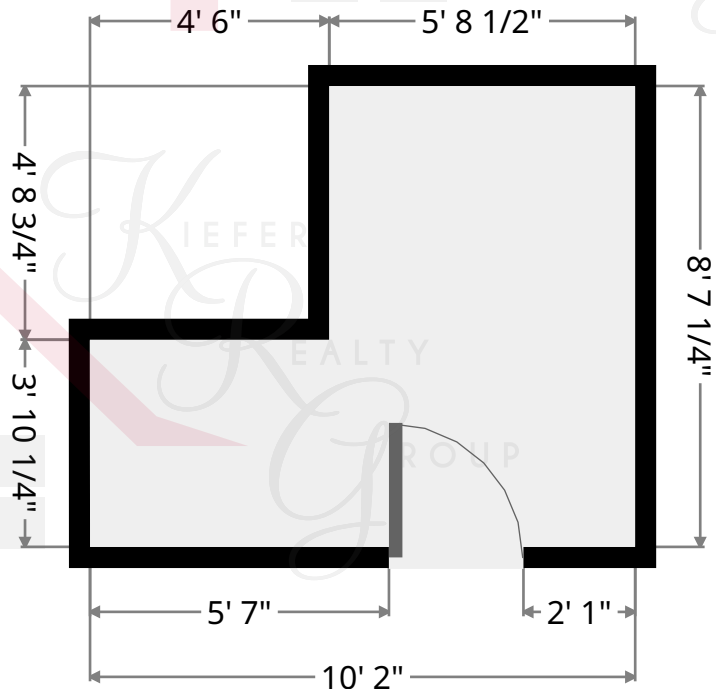

Bathroom

Width: 8' 7 1/4"
Length: 10' 2"
Area: 66.43 sq ft
Perimeter: 37' 6 3/4"