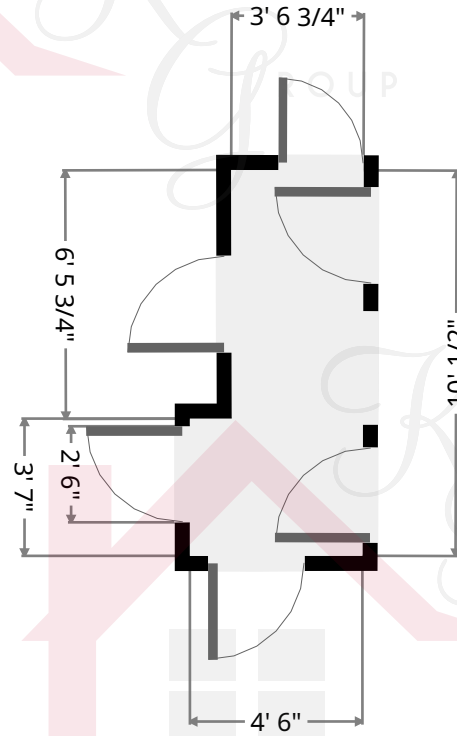

Stairway

Width: 3' 1 1/4"
Length: 5' 5"
Area: 16.87 sq ft
Perimeter: 17' 3/4"

Keith Kiefer, CNE, RRS, Realtor
Certified Negotiation Expert
Residential Relocation Specialist
216-403-1797
KieferRealtyGroup@gmail.com
KieferRealtyGroup.com

3848 Bushnel

Stairway

Width: 2' 11 1/2"
Length: 5' 6 1/4"
Area: 16.27 sq ft
Perimeter: 16' 11"

Closet

Width: 2' 3/4"
Length: 2' 11 1/2"
Area: 6.13 sq ft
Perimeter: 10' 3/4"

Keith Kiefer, CNE, RRS, Realtor
Certified Negotiation Expert
Residential Relocation Specialist

216-403-1797

KieferRealtyGroup@gmail.com

KieferRealtyGroup.com

3848 Bushnel

Hall

Width: 4' 6"
Length: 10' 1/2"
Area: 38.29 sq ft
Perimeter: 29' 1 1/2"

Keith Kiefer, CNE, RRS, Realtor
Certified Negotiation Expert
Residential Relocation Specialist
216-403-1797
KieferRealtyGroup@gmail.com
KieferRealtyGroup.com

3848 Bushnel

Rec Room

Width: 11' 7 3/4"
Length: 24' 10 1/4"
Area: 276.35 sq ft
Perimeter: 73' 1/2"

Stairway

Width: 2' 7 3/4"
Length: 4' 3/4"
Area: 10.72 sq ft
Perimeter: 13' 4 3/4"

Keith Kiefer, CNE, RRS, Realtor
Certified Negotiation Expert
Residential Relocation Specialist