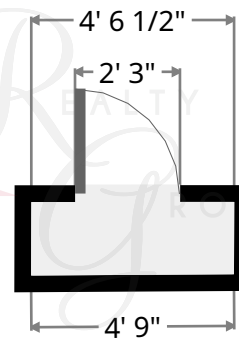

3848 Bushnel

Bathroom

Width: 3' 1"
Length: 4' 2"
Area: 12.80 sq ft
Perimeter: 14' 5 3/4"

Hall

Width: 4' 6 1/2"
Length: 5' 9 1/4"
Area: 21.89 sq ft
Perimeter: 20' 8"

Keith Kiefer, CNE, RRS, Realtor
Certified Negotiation Expert
Residential Relocation Specialist

216-403-1797

keith@kieferrealtygroup.com

KieferRealtyGroup.com

KRGListings.com

3848 Bushnel

Bedroom

Width: 7' 9 1/2"
Length: 10' 4 1/4"
Area: 80.67 sq ft
Perimeter: 36' 3 1/2"

Closet

KieferRealtyGroup.com

3848 Bushnel

Bedroom

Width: 12' 3/4"
Length: 14' 9"
Area: 177.19 sq ft
Perimeter: 53' 6 1/4"

Closet

Width: 1' 10 1/2"
Length: 5' 4 1/2"
Area: 9.93 sq ft
Perimeter: 14' 5 1/4"

Keith Kiefer, CNE, RRS, Realtor
Certified Negotiation Expert
Residential Relocation Specialist

216-403-1797

KieferRealtyGroup@gmail.com

KieferRealtyGroup.com

3848 Bushnel

Bedroom

Width: 11' 7"
Length: 17' 3/4"
Area: 181.86 sq ft
Perimeter: 57' 4 1/4"

Closet

Width: 1' 8 3/4"
Length: 4' 9"
Area: 8.13 sq ft
Perimeter: 12' 11 1/4"