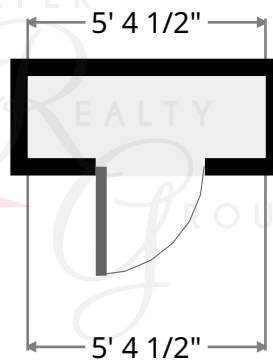

216-403-1797

keith@kieferrealtygroup.com

KieferRealtyGroup.com

KRGListings.com

3848 Bushnel

Bedroom

Width: 7' 9 1/2"
Length: 10' 4 1/4"
Area: 80.67 sq ft
Perimeter: 36' 3 1/2"

Closet

Width: 2' 9 1/2"
Length: 3' 1/4"
Area: 8.49 sq ft
Perimeter: 11' 8"

Keith Kiefer, CNE, RRS, Realtor
Certified Negotiation Expert
Residential Relocation Specialist

216-403-1797

KieferRealtyGroup@gmail.com

KieferRealtyGroup.com

3848 Bushnel

Bedroom

Width: 12' 3/4"
Length: 14' 9"
Area: 177.19 sq ft
Perimeter: 53' 6 1/4"

Closet

Width: 1' 10 1/2"
Length: 5' 4 1/2"
Area: 9.93 sq ft
Perimeter: 14' 5 1/4"

Keith Kiefer, CNE, RRS, Realtor
Certified Negotiation Expert
Residential Relocation Specialist

216-403-1797

KieferRealtyGroup@gmail.com

KieferRealtyGroup.com

3848 Bushnel

Bedroom

Width: 11' 7"
Length: 17' 3/4"
Area: 181.86 sq ft
Perimeter: 57' 4 1/4"

Closet

Width: 1' 8 3/4"
Length: 4' 9"
Area: 8.13 sq ft
Perimeter: 12' 11 1/4"