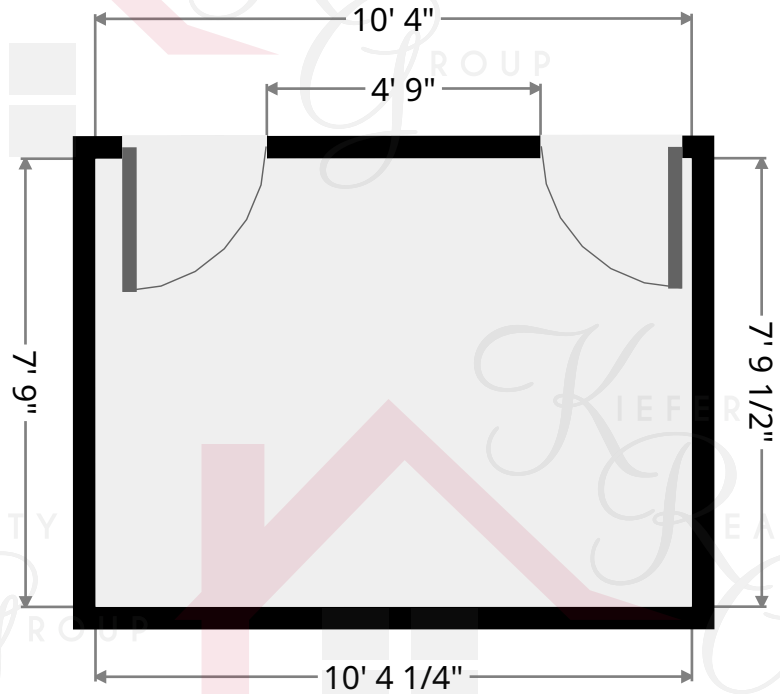

3848 Bushnel

Bathroom

Width: 3' 1"
Length: 4' 2"
Area: 12.80 sq ft
Perimeter: 14' 5 3/4"

Hall

Width: 4' 6 1/2"
Length: 5' 9 1/4"
Area: 21.89 sq ft
Perimeter: 20' 8"

Keith Kiefer, CNE, RRS, Realtor
Certified Negotiation Expert
Residential Relocation Specialist

216-403-1797

keith@kieferrealtygroup.com

KieferRealtyGroup.com

KRGListings.com

3848 Bushnel

Bedroom

Width: 7' 9 1/2"
Length: 10' 4 1/4"
Area: 80.67 sq ft
Perimeter: 36' 3 1/2"

Closet

Width: 2' 9 1/2"
Length: 3' 1/4"
Area: 8.49 sq ft
Perimeter: 11' 8"

Keith Kiefer, CNE, RRS, Realtor
Certified Negotiation Expert
Residential Relocation Specialist

216-403-1797

KieferRealtyGroup@gmail.com

KieferRealtyGroup.com

3848 Bushnel

Bedroom

Width: 12' 3/4"
Length: 14' 9"
Area: 177.19 sq ft
Perimeter: 53' 6 1/4"

Closet

Width: 1' 10 1/2"
Length: 5' 4 1/2"
Area: 9.93 sq ft
Perimeter: 14' 5 1/4"

Keith Kiefer, CNE, RRS, Realtor
Certified Negotiation Expert
Residential Relocation Specialist