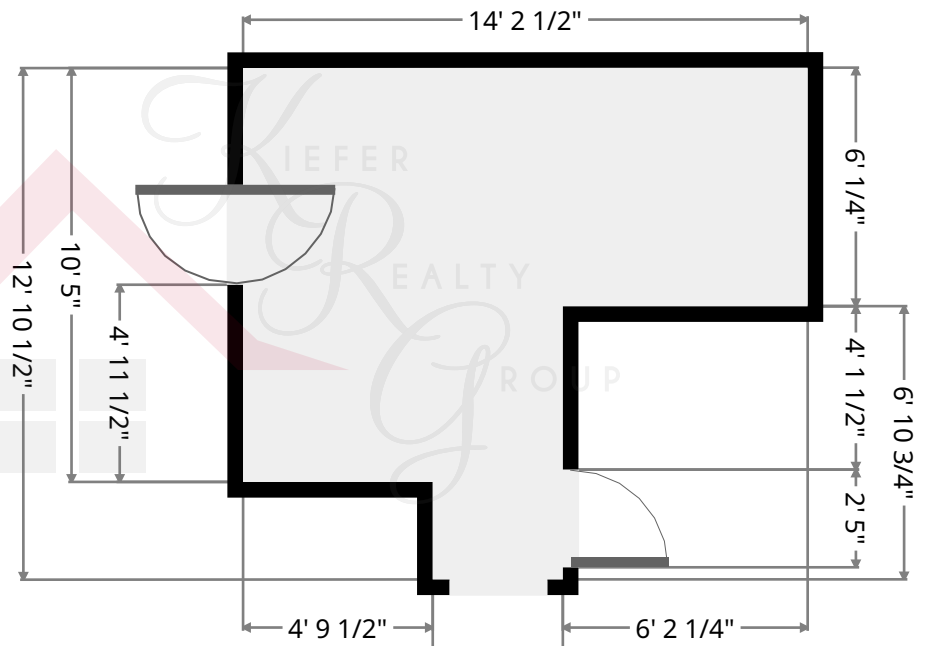

Width: 12' 1 1/4"
Length: 25' 6 3/4"
Area: 281.83 sq ft
Perimeter: 75' 3 3/4"

Vestibule

Width: 3' 1 1/2"
Length: 3' 7 3/4"
Area: 11.37 sq ft
Perimeter: 13' 6 1/4"

Keith Kiefer, CNE, RRS, Realtor
Certified Negotiation Expert
Residential Relocation Specialist
216-403-1797
KieferRealtyGroup@gmail.com
KieferRealtyGroup.com

3848 Bushnel

Closet

Width: 1' 1"
Length: 3' 1 1/2"
Area: 3.41 sq ft
Perimeter: 8' 5"

Stairway

Width: 1' 9 3/4"
Length: 2' 11"
Area: 5.27 sq ft
Perimeter: 9' 5 1/2"

Keith Kiefer, CNE, RRS, Realtor
Certified Negotiation Expert
Residential Relocation Specialist
216-403-1797
KieferRealtyGroup@gmail.com
KieferRealtyGroup.com

3848 Bushnel

Dining Room

Width: 10' 10 3/4"
Length: 12' 10 3/4"
Area: 140.41 sq ft
Perimeter: 47' 6 3/4"

Kitchen

Width: 12' 10 1/2"
Length: 14' 2 1/2"
Area: 129.05 sq ft
Perimeter: 54' 2 1/2"

Keith Kiefer, CNE, RRS, Realtor
Certified Negotiation Expert
Residential Relocation Specialist
216-403-1797
KieferRealtyGroup@gmail.com
KieferRealtyGroup.com

3848 Bushnel

Bathroom

Width: 3' 1"
Length: 4' 2"
Area: 12.80 sq ft
Perimeter: 14' 5 3/4"

Hall

Width: 4' 6 1/2"
Length: 5' 9 1/4"
Area: 21.89 sq ft
Perimeter: 20' 8"

Keith Kiefer, CNE, RRS, Realtor
Certified Negotiation Expert
Residential Relocation Specialist