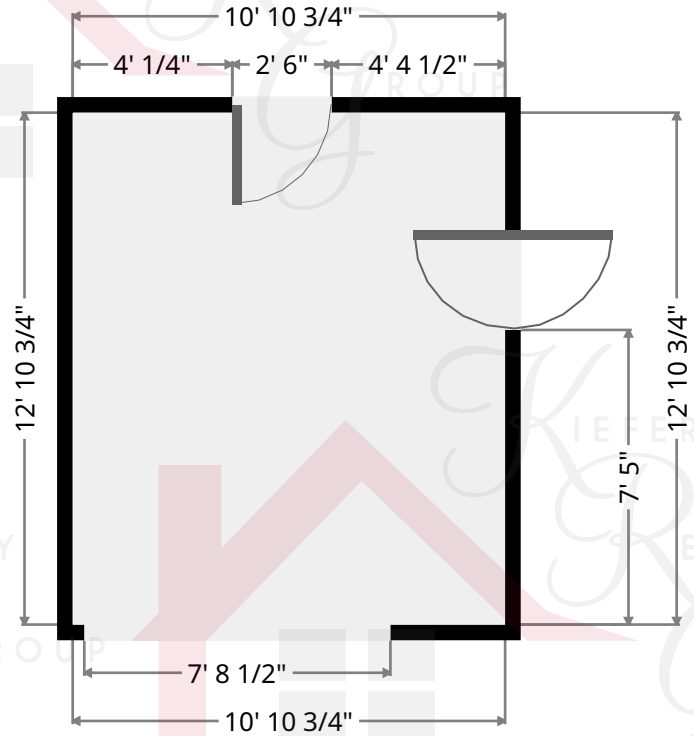

Width: 12' 1 1/4"
Length: 25' 6 3/4"
Area: 281.83 sq ft
Perimeter: 75' 3 3/4"

Vestibule

Width: 3' 1 1/2"
Length: 3' 7 3/4"
Area: 11.37 sq ft
Perimeter: 13' 6 1/4"

Keith Kiefer, CNE, RRS, Realtor
Certified Negotiation Expert
Residential Relocation Specialist
216-403-1797
KieferRealtyGroup@gmail.com
KieferRealtyGroup.com

3848 Bushnel

Closet

Width: 1' 1"
Length: 3' 1 1/2"
Area: 3.41 sq ft
Perimeter: 8' 5"

Stairway

Width: 1' 9 3/4"
Length: 2' 11"
Area: 5.27 sq ft
Perimeter: 9' 5 1/2"

Keith Kiefer, CNE, RRS, Realtor
Certified Negotiation Expert
Residential Relocation Specialist
216-403-1797
KieferRealtyGroup@gmail.com
KieferRealtyGroup.com

3848 Bushnel

Dining Room

Width: 10' 10 3/4"
Length: 12' 10 3/4"
Area: 140.41 sq ft
Perimeter: 47' 6 3/4"

Kitchen

Width: 12' 10 1/2"
Length: 14' 2 1/2"
Area: 129.05 sq ft
Perimeter: 54' 2 1/2"

Keith Kiefer, CNE, RRS, Realtor
Certified Negotiation Expert
Residential Relocation Specialist
216-403-1797
KieferRealtyGroup@gmail.com
KieferRealtyGroup.com

3848 Bushnel

Bathroom

Width: 3' 1"
Length: 4' 2"
Area: 12.80 sq ft
Perimeter: 14' 5 3/4"

Hall

Width: 4' 6 1/2"
Length: 5' 9 1/4"
Area: 21.89 sq ft
Perimeter: 20' 8"

Keith Kiefer, CNE, RRS, Realtor
Certified Negotiation Expert
Residential Relocation Specialist