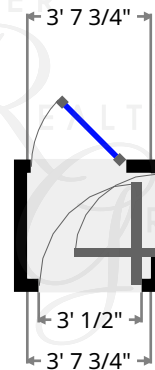

Width: 12' 1 1/4"
Length: 25' 6 3/4"
Area: 281.83 sq ft
Perimeter: 75' 3 3/4"

Vestibule

Width: 3' 1 1/2"
Length: 3' 7 3/4"
Area: 11.37 sq ft
Perimeter: 13' 6 1/4"

Keith Kiefer, CNE, RRS, Realtor
Certified Negotiation Expert
Residential Relocation Specialist
216-403-1797
KieferRealtyGroup@gmail.com
KieferRealtyGroup.com

3848 Bushnel

Closet

Width: 1' 1"
Length: 3' 1 1/2"
Area: 3.41 sq ft
Perimeter: 8' 5"

Stairway

Width: 1' 9 3/4"
Length: 2' 11"
Area: 5.27 sq ft
Perimeter: 9' 5 1/2"

Keith Kiefer, CNE, RRS, Realtor
Certified Negotiation Expert
Residential Relocation Specialist
216-403-1797
KieferRealtyGroup@gmail.com
KieferRealtyGroup.com

3848 Bushnel

Dining Room

Width: 10' 10 3/4"
Length: 12' 10 3/4"
Area: 140.41 sq ft
Perimeter: 47' 6 3/4"

Kitchen

Width: 12' 10 1/2"
Length: 14' 2 1/2"
Area: 129.05 sq ft
Perimeter: 54' 2 1/2"

Keith Kiefer, CNE, RRS, Realtor
Certified Negotiation Expert
Residential Relocation Specialist
216-403-1797
KieferRealtyGroup@gmail.com
KieferRealtyGroup.com

3848 Bushnel

Bathroom

Width: 3' 1"
Length: 4' 2"
Area: 12.80 sq ft
Perimeter: 14' 5 3/4"

Hall

Width: 4' 6 1/2"
Length: 5' 9 1/4"
Area: 21.89 sq ft
Perimeter: 20' 8"

Keith Kiefer, CNE, RRS, Realtor
Certified Negotiation Expert
Residential Relocation Specialist