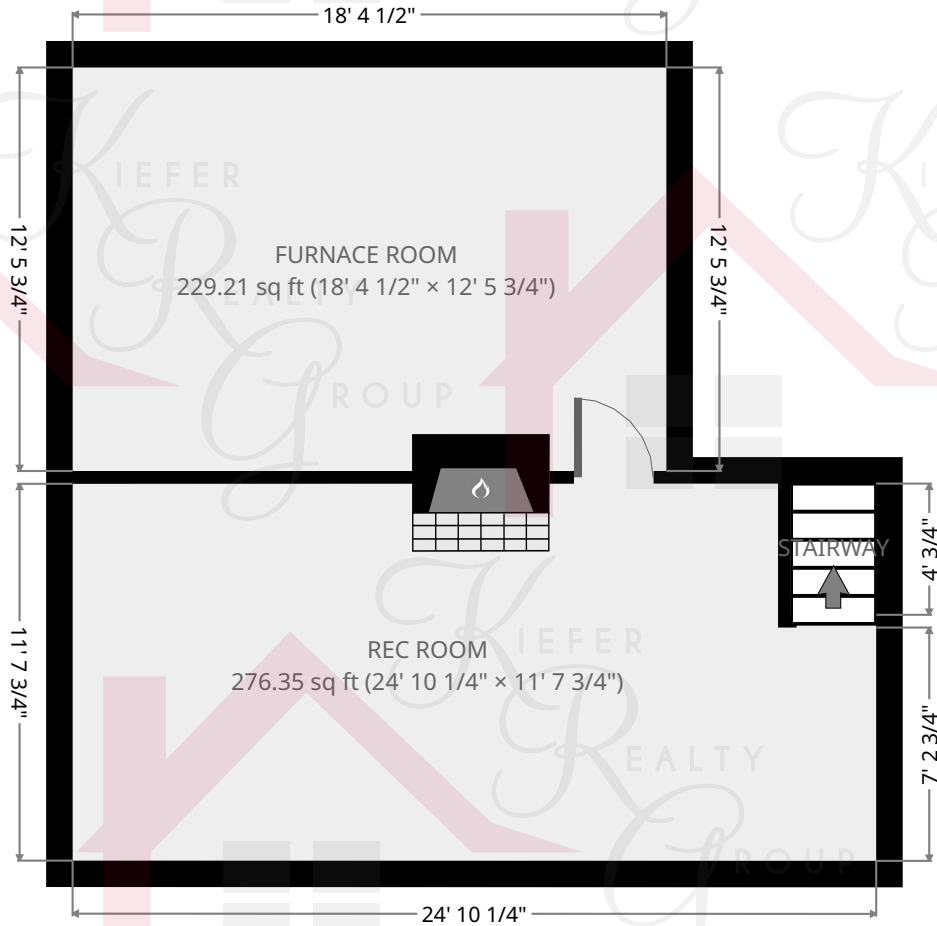

3848 Bushnel

Basement