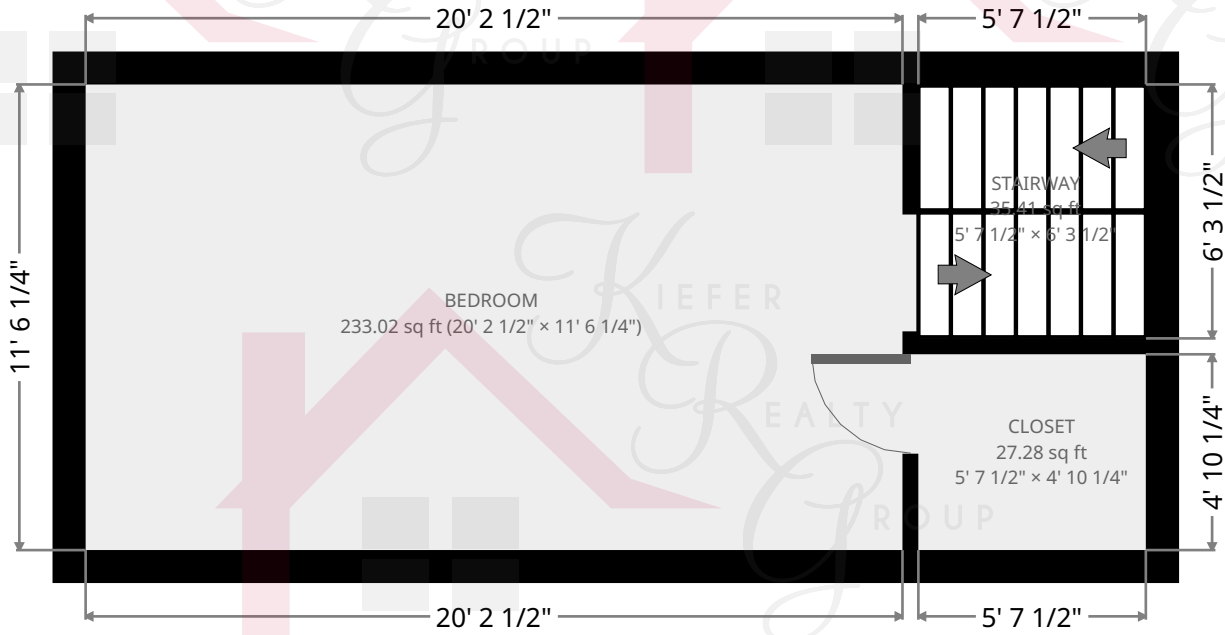

3848 Bushnel

3rd Floor