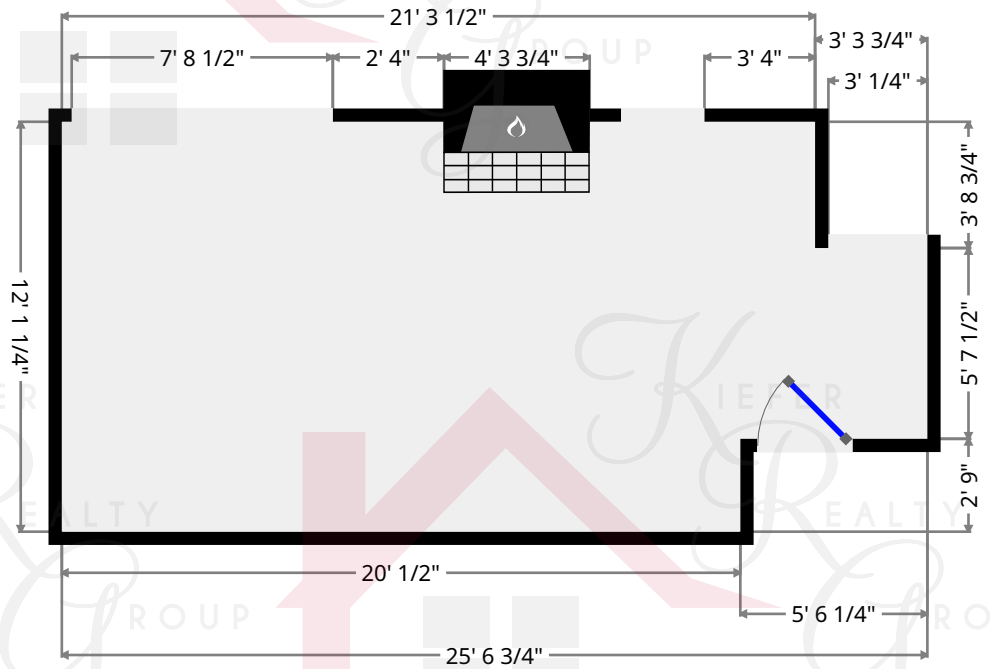

Width: 12' 1 1/4"
Length: 25' 6 3/4"
Area: 281.83 sq ft
Perimeter: 75' 3 3/4"

Vestibule

Width: 3' 1 1/2"
Length: 3' 7 3/4"
Area: 11.37 sq ft
Perimeter: 13' 6 1/4"

Keith Kiefer, CNE, RRS, Realtor
Certified Negotiation Expert
Residential Relocation Specialist
216-403-1797
KieferRealtyGroup@gmail.com
KieferRealtyGroup.com

3848 Bushnel

Closet

Width: 1' 1"
Length: 3' 1 1/2"
Area: 3.41 sq ft
Perimeter: 8' 5"

Stairway

Width: 1' 9 3/4"
Length: 2' 11"
Area: 5.27 sq ft
Perimeter: 9' 5 1/2"

Keith Kiefer, CNE, RRS, Realtor
Certified Negotiation Expert
Residential Relocation Specialist
216-403-1797
KieferRealtyGroup@gmail.com
KieferRealtyGroup.com

3848 Bushnel

Dining Room

Width: 10' 10 3/4"
Length: 12' 10 3/4"
Area: 140.41 sq ft
Perimeter: 47' 6 3/4"

Kitchen

Width: 12' 10 1/2"
Length: 14' 2 1/2"
Area: 129.05 sq ft
Perimeter: 54' 2 1/2"

Keith Kiefer, CNE, RRS, Realtor
Certified Negotiation Expert
Residential Relocation Specialist
216-403-1797
KieferRealtyGroup@gmail.com
KieferRealtyGroup.com

3848 Bushnel

Bathroom

Width: 3' 1"
Length: 4' 2"
Area: 12.80 sq ft
Perimeter: 14' 5 3/4"

Hall

Width: 4' 6 1/2"
Length: 5' 9 1/4"
Area: 21.89 sq ft
Perimeter: 20' 8"

Keith Kiefer, CNE, RRS, Realtor
Certified Negotiation Expert
Residential Relocation Specialist