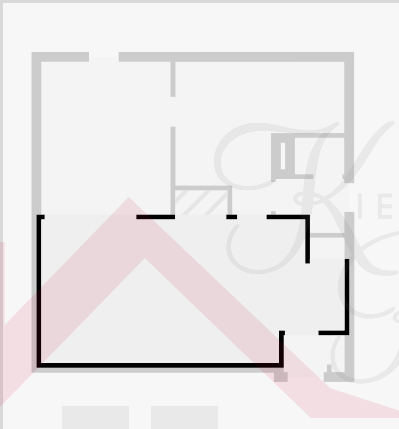

Width: 12' 1 1/4"
Length: 25' 6 3/4"
Area: 281.83 sq ft
Perimeter: 75' 3 3/4"

Vestibule

Width: 3' 1 1/2"
Length: 3' 7 3/4"
Area: 11.37 sq ft
Perimeter: 13' 6 1/4"

Keith Kiefer, CNE, RRS, Realtor
Certified Negotiation Expert
Residential Relocation Specialist
216-403-1797
KieferRealtyGroup@gmail.com
KieferRealtyGroup.com