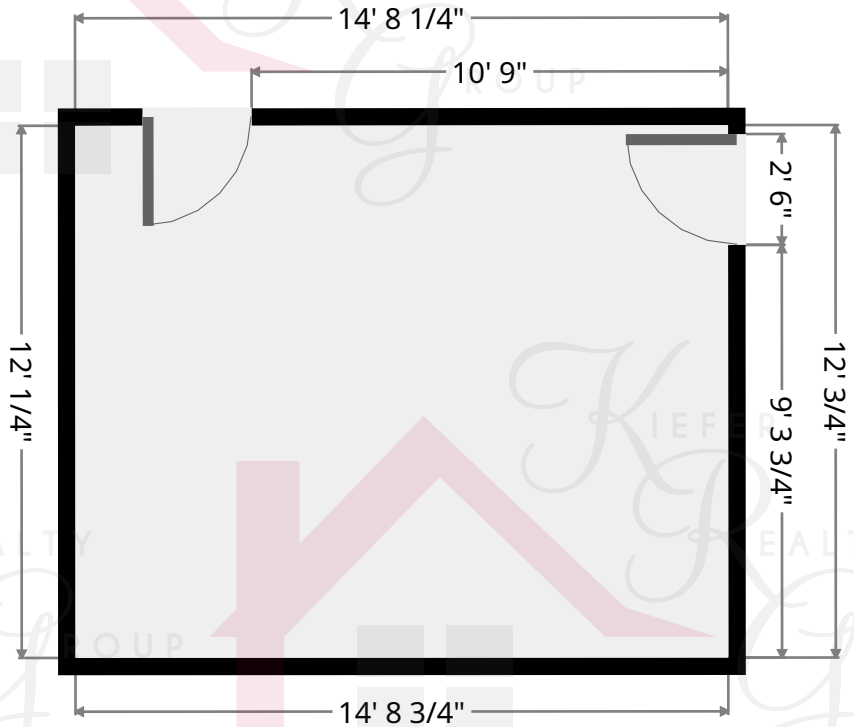

216-403-1797

keith@kieferrealtygroup.com

KieferRealtyGroup.com

KRGListings.com

3848 Bushnel

Bedroom

Width: 7' 9 1/2"
Length: 10' 4 1/4"
Area: 80.67 sq ft
Perimeter: 36' 3 1/2"

Closet

Width: 2' 9 1/2"
Length: 3' 1/4"
Area: 8.49 sq ft
Perimeter: 11' 8"

Keith Kiefer, CNE, RRS, Realtor
Certified Negotiation Expert
Residential Relocation Specialist

216-403-1797

KieferRealtyGroup@gmail.com

KieferRealtyGroup.com

3848 Bushnel

Bedroom

Width: 12' 3/4"
Length: 14' 9"
Area: 177.19 sq ft
Perimeter: 53' 6 1/4"

Closet

Width: 1' 10 1/2"
Length: 5' 4 1/2"
Area: 9.93 sq ft
Perimeter: 14' 5 1/4"

Keith Kiefer, CNE, RRS, Realtor
Certified Negotiation Expert
Residential Relocation Specialist

216-403-1797

KieferRealtyGroup@gmail.com

KieferRealtyGroup.com

3848 Bushnel

Bedroom

Width: 11' 7"
Length: 17' 3/4"
Area: 181.86 sq ft
Perimeter: 57' 4 1/4"

Closet

Width: 1' 8 3/4"
Length: 4' 9"
Area: 8.13 sq ft
Perimeter: 12' 11 1/4"