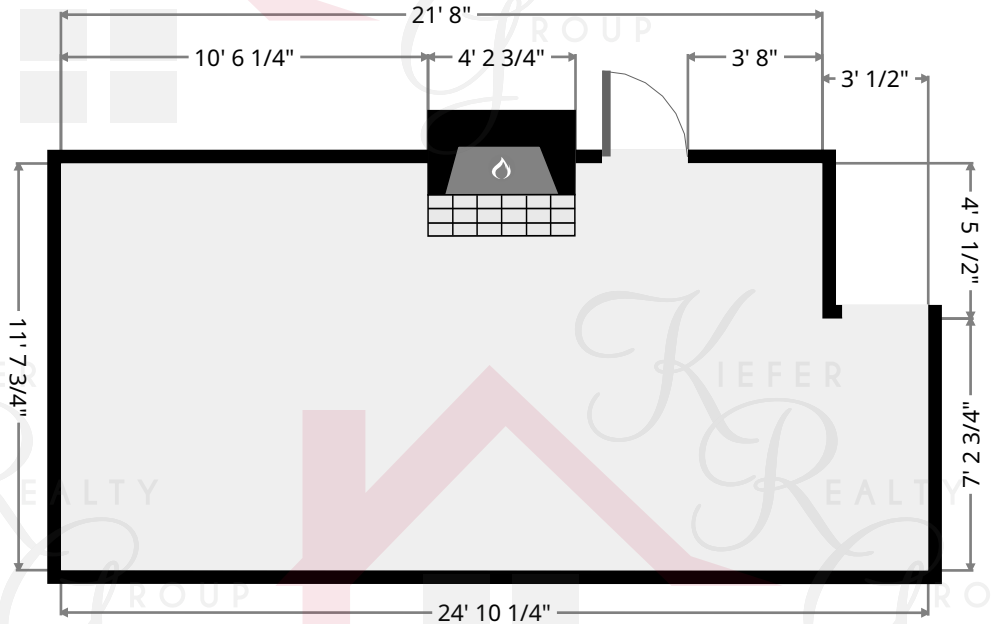

3848 Bushnel

Closet

Width: 1' 1"
Length: 3' 1 1/2"
Area: 3.41 sq ft
Perimeter: 8' 5"

Stairway

Width: 1' 9 3/4"
Length: 2' 11"
Area: 5.27 sq ft
Perimeter: 9' 5 1/2"

Keith Kiefer, CNE, RRS, Realtor
Certified Negotiation Expert
Residential Relocation Specialist
216-403-1797
KieferRealtyGroup@gmail.com
KieferRealtyGroup.com

3848 Bushnel

Bathroom

Width: 3' 1"
Length: 4' 2"
Area: 12.80 sq ft
Perimeter: 14' 5 3/4"

Hall

Width: 4' 6 1/2"
Length: 5' 9 1/4"
Area: 21.89 sq ft
Perimeter: 20' 8"

Keith Kiefer, CNE, RRS, Realtor
Certified Negotiation Expert
Residential Relocation Specialist

216-403-1797

keith@kieferrealtygroup.com

KieferRealtyGroup.com

KRGListings.com

3848 Bushnel

Bedroom

Width: 7' 9 1/2"
Length: 10' 4 1/4"
Area: 80.67 sq ft
Perimeter: 36' 3 1/2"

Closet

3848 Bushnel

Rec Room

Width: 11' 7 3/4"
Length: 24' 10 1/4"
Area: 276.35 sq ft
Perimeter: 73' 1/2"

Stairway

Width: 2' 7 3/4"
Length: 4' 3/4"
Area: 10.72 sq ft
Perimeter: 13' 4 3/4"

Keith Kiefer, CNE, RRS, Realtor
Certified Negotiation Expert
Residential Relocation Specialist