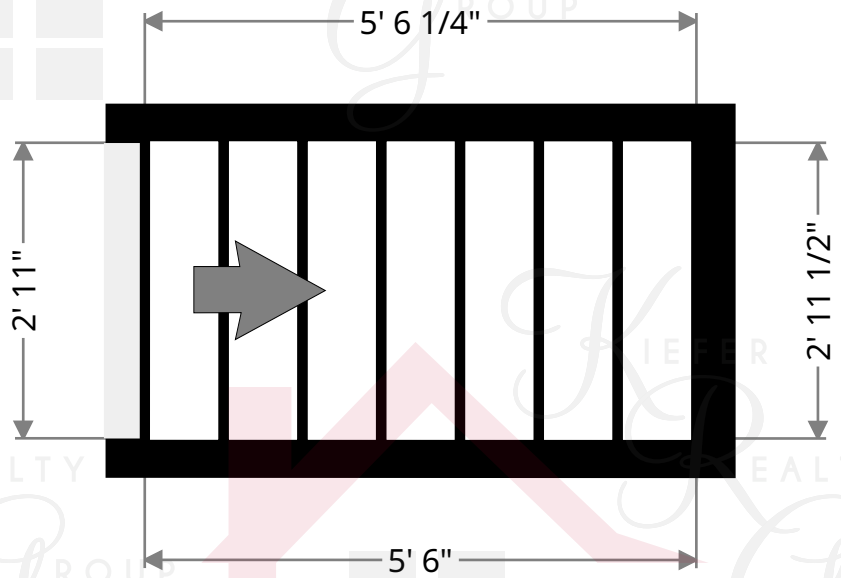

3848 Bushnel

Stairway

Width: 2' 11 1/2"
Length: 5' 6 1/4"
Area: 16.27 sq ft
Perimeter: 16' 11"