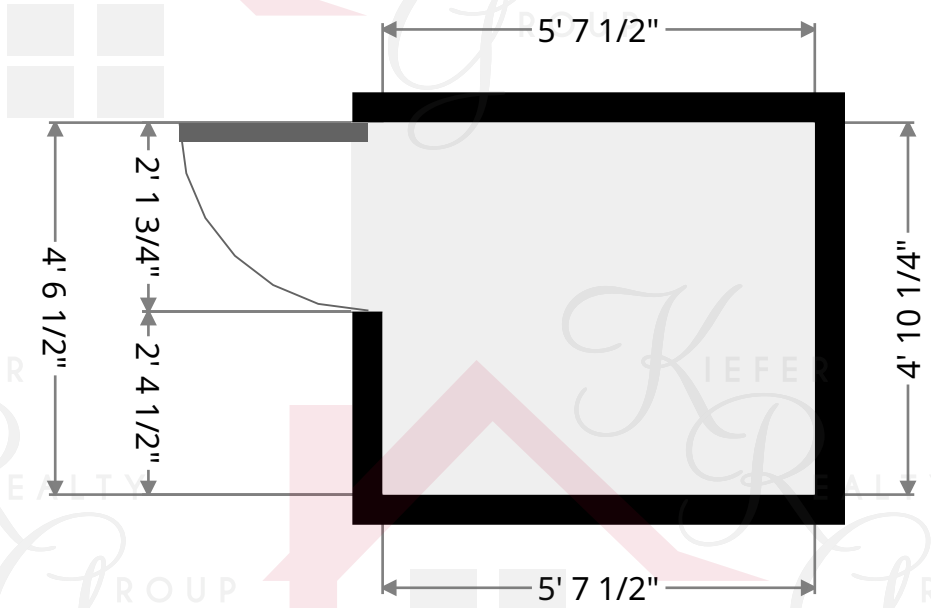

Width: 5' 7 1/2"
Length: 6' 3 1/2"
Area: 35.41 sq ft
Perimeter: 23' 10"

Keith Kiefer, CNE, RRS, Realtor
Certified Negotiation Expert
Residential Relocation Specialist
216-403-1797
KieferRealtyGroup@gmail.com
KieferRealtyGroup.com

3848 Bushnel

Closet

Width: 4' 10 1/4"
Length: 5' 7 1/2"
Area: 27.28 sq ft
Perimeter: 20' 11 1/2"

Keith Kiefer, CNE, RRS, Realtor
Certified Negotiation Expert
Residential Relocation Specialist

216-403-1797