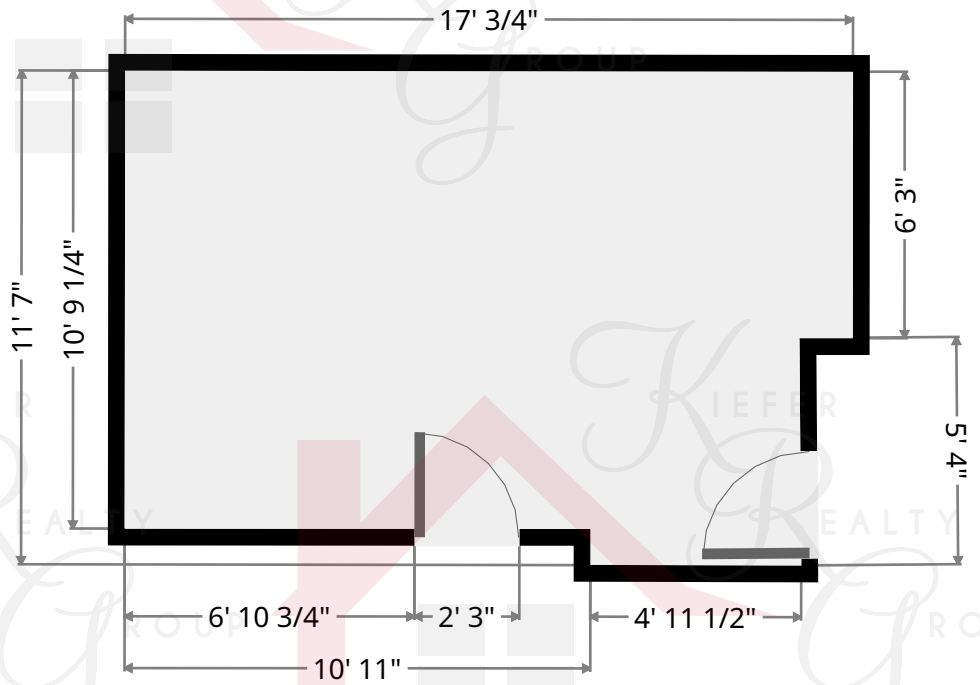

Width: 2' 9 1/2"
Length: 3' 1/4"
Area: 8.49 sq ft
Perimeter: 11' 8"

Keith Kiefer, CNE, RRS, Realtor
Certified Negotiation Expert
Residential Relocation Specialist

216-403-1797

KieferRealtyGroup@gmail.com

KieferRealtyGroup.com

3848 Bushnel

Bedroom

Width: 12' 3/4"
Length: 14' 9"
Area: 177.19 sq ft
Perimeter: 53' 6 1/4"

Closet

Width: 1' 10 1/2"
Length: 5' 4 1/2"
Area: 9.93 sq ft
Perimeter: 14' 5 1/4"

Keith Kiefer, CNE, RRS, Realtor
Certified Negotiation Expert
Residential Relocation Specialist

216-403-1797

KieferRealtyGroup@gmail.com

KieferRealtyGroup.com

3848 Bushnel

Bedroom

Width: 11' 7"
Length: 17' 3/4"
Area: 181.86 sq ft
Perimeter: 57' 4 1/4"

Closet

Width: 1' 8 3/4"
Length: 4' 9"
Area: 8.13 sq ft
Perimeter: 12' 11 1/4"

Keith Kiefer, CNE, RRS, Realtor
Certified Negotiation Expert
Residential Relocation Specialist
216-403-1797
KieferRealtyGroup@gmail.com
KieferRealtyGroup.com

3848 Bushnel

Bathroom

Width: 5' 11 1/2"
Length: 8' 1/2"
Area: 48.15 sq ft
Perimeter: 28' 3/4"