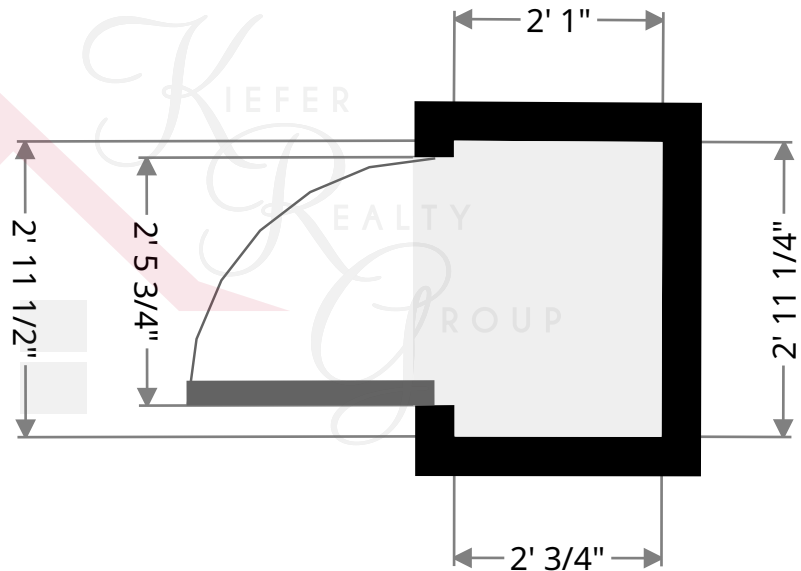

Stairway

Width: 3' 1 1/4"
Length: 5' 5"
Area: 16.87 sq ft
Perimeter: 17' 3/4"

Keith Kiefer, CNE, RRS, Realtor
Certified Negotiation Expert
Residential Relocation Specialist
216-403-1797
KieferRealtyGroup@gmail.com
KieferRealtyGroup.com

3848 Bushnel

Stairway

Width: 2' 11 1/2"
Length: 5' 6 1/4"
Area: 16.27 sq ft
Perimeter: 16' 11"

Closet

Width: 2' 3/4"
Length: 2' 11 1/2"
Area: 6.13 sq ft
Perimeter: 10' 3/4"

Keith Kiefer, CNE, RRS, Realtor
Certified Negotiation Expert
Residential Relocation Specialist

216-403-1797

KieferRealtyGroup@gmail.com

KieferRealtyGroup.com

3848 Bushnel

Hall

Width: 4' 6"
Length: 10' 1/2"
Area: 38.29 sq ft
Perimeter: 29' 1 1/2"

Keith Kiefer, CNE, RRS, Realtor
Certified Negotiation Expert
Residential Relocation Specialist
216-403-1797
KieferRealtyGroup@gmail.com
KieferRealtyGroup.com