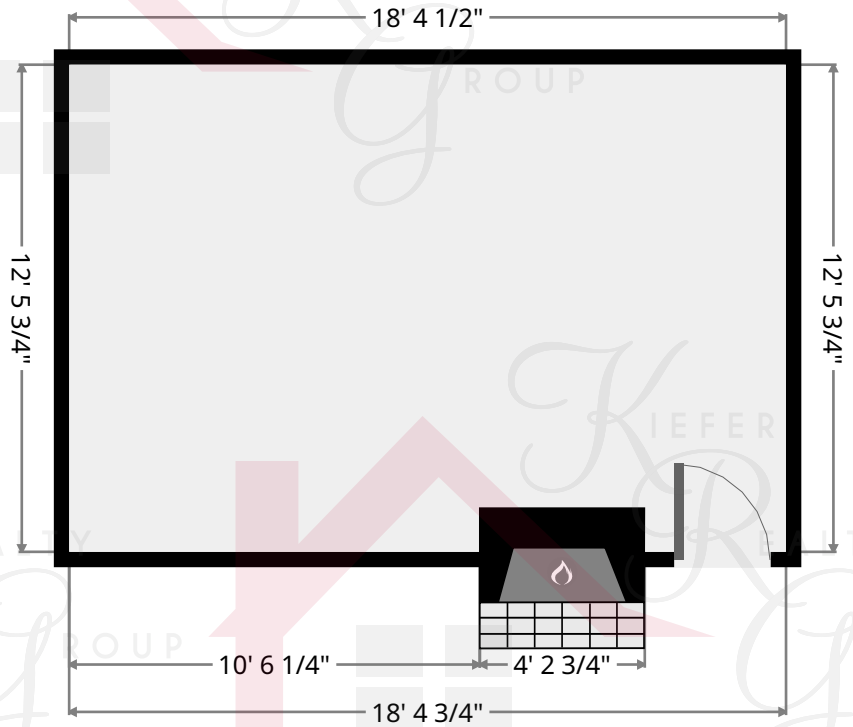

3848 Bushnel

Closet

Width: 1' 1"
Length: 3' 1 1/2"
Area: 3.41 sq ft
Perimeter: 8' 5"

Stairway

Width: 1' 9 3/4"
Length: 2' 11"
Area: 5.27 sq ft
Perimeter: 9' 5 1/2"

Keith Kiefer, CNE, RRS, Realtor
Certified Negotiation Expert
Residential Relocation Specialist
216-403-1797
KieferRealtyGroup@gmail.com
KieferRealtyGroup.com

3848 Bushnel

Bathroom

Width: 3' 1"
Length: 4' 2"
Area: 12.80 sq ft
Perimeter: 14' 5 3/4"

Hall

Width: 4' 6 1/2"
Length: 5' 9 1/4"
Area: 21.89 sq ft
Perimeter: 20' 8"

Keith Kiefer, CNE, RRS, Realtor
Certified Negotiation Expert
Residential Relocation Specialist

3848 Bushnel

Rec Room

Width: 11' 7 3/4"
Length: 24' 10 1/4"
Area: 276.35 sq ft
Perimeter: 73' 1/2"

Stairway

Width: 2' 7 3/4"
Length: 4' 3/4"
Area: 10.72 sq ft
Perimeter: 13' 4 3/4"

Keith Kiefer, CNE, RRS, Realtor
Certified Negotiation Expert
Residential Relocation Specialist

216-403-1797

KieferRealtyGroup@gmail.com

KieferRealtyGroup.com

3848 Bushnel

Furnace Room

Width: 12' 5 3/4"
Length: 18' 4 1/2"
Area: 229.21 sq ft
Perimeter: 61' 8 1/4"

Keith Kiefer, CNE, RRS, Realtor
Certified Negotiation Expert
Residential Relocation Specialist
216-403-1797
KieferRealtyGroup@gmail.com
KieferRealtyGroup.com