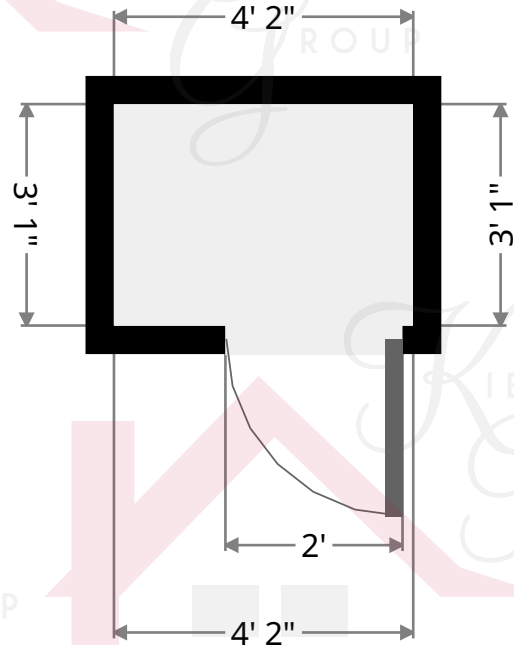

3848 Bushnel

Closet

Width: 1' 1"
Length: 3' 1 1/2"
Area: 3.41 sq ft
Perimeter: 8' 5"

Stairway

Width: 1' 9 3/4"
Length: 2' 11"
Area: 5.27 sq ft
Perimeter: 9' 5 1/2"

Keith Kiefer, CNE, RRS, Realtor
Certified Negotiation Expert
Residential Relocation Specialist
216-403-1797
KieferRealtyGroup@gmail.com
KieferRealtyGroup.com

3848 Bushnel

Dining Room

Width: 10' 10 3/4"
Length: 12' 10 3/4"
Area: 140.41 sq ft
Perimeter: 47' 6 3/4"

Kitchen

Width: 12' 10 1/2"
Length: 14' 2 1/2"
Area: 129.05 sq ft
Perimeter: 54' 2 1/2"

Keith Kiefer, CNE, RRS, Realtor
Certified Negotiation Expert
Residential Relocation Specialist
216-403-1797
KieferRealtyGroup@gmail.com
KieferRealtyGroup.com

3848 Bushnel

Bathroom

Width: 3' 1"
Length: 4' 2"
Area: 12.80 sq ft
Perimeter: 14' 5 3/4"

Hall

Width: 4' 6 1/2"
Length: 5' 9 1/4"
Area: 21.89 sq ft
Perimeter: 20' 8"

Keith Kiefer, CNE, RRS, Realtor
Certified Negotiation Expert
Residential Relocation Specialist