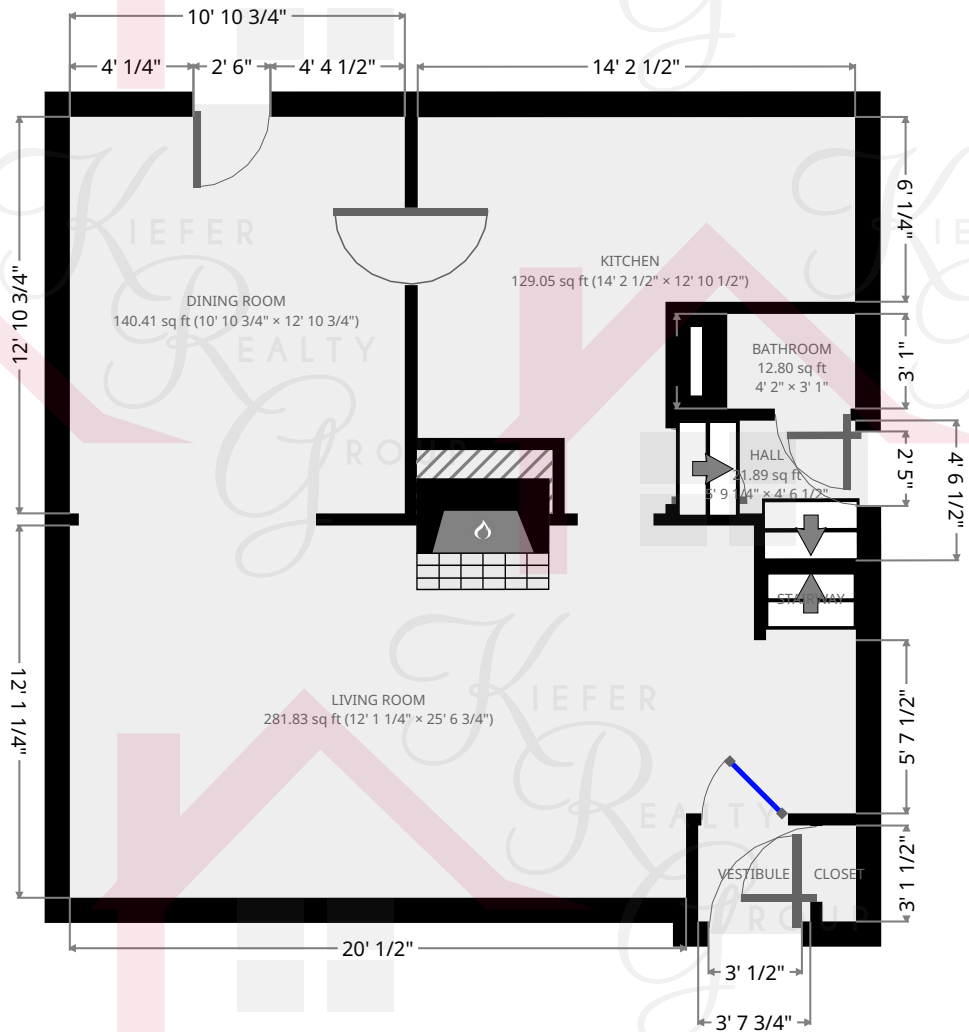

3848 Bushnel

1st Floor

3848 Bushnell Road, University Heights, OH 44118

Keith Kiefer, CNE, RRS, Realtor
Certified Negotiation Expert
Residential Relocation Specialist

216-403-1797

keith@kieferrealtygroup.com

KieferRealtyGroup.com

KRGListings.com