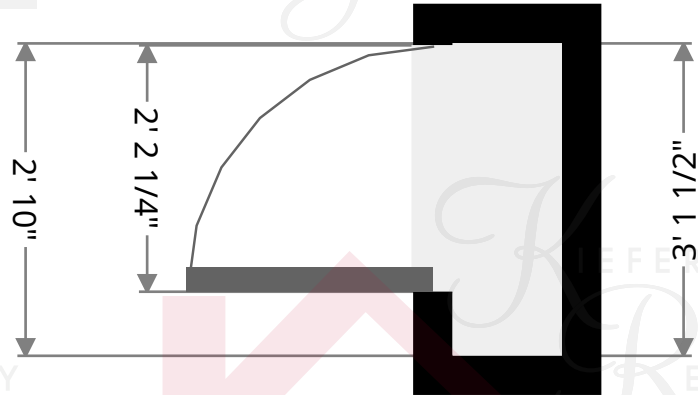

Width: 12' 1 1/4"
Length: 25' 6 3/4"
Area: 281.83 sq ft
Perimeter: 75' 3 3/4"

Vestibule

Width: 3' 1 1/2"
Length: 3' 7 3/4"
Area: 11.37 sq ft
Perimeter: 13' 6 1/4"

Keith Kiefer, CNE, RRS, Realtor
Certified Negotiation Expert
Residential Relocation Specialist
216-403-1797
KieferRealtyGroup@gmail.com
KieferRealtyGroup.com

3848 Bushnel

Closet

Width: 1' 1"
Length: 3' 1 1/2"
Area: 3.41 sq ft
Perimeter: 8' 5"

Stairway

Width: 1' 9 3/4"
Length: 2' 11"
Area: 5.27 sq ft
Perimeter: 9' 5 1/2"

Keith Kiefer, CNE, RRS, Realtor
Certified Negotiation Expert
Residential Relocation Specialist
216-403-1797
KieferRealtyGroup@gmail.com
KieferRealtyGroup.com