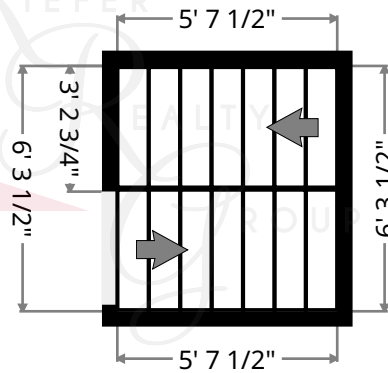

216-403-1797

keith@kieferrealtygroup.com

KieferRealtyGroup.com

KRGListings.com

3848 Bushnel

Bedroom

Width: 11' 6 1/4"
Length: 20' 2 1/2"
Area: 233.02 sq ft
Perimeter: 63' 5 3/4"

Stairway

Width: 5' 7 1/2"
Length: 6' 3 1/2"
Area: 35.41 sq ft
Perimeter: 23' 10"

Keith Kiefer, CNE, RRS, Realtor
Certified Negotiation Expert
Residential Relocation Specialist
216-403-1797
KieferRealtyGroup@gmail.com
KieferRealtyGroup.com