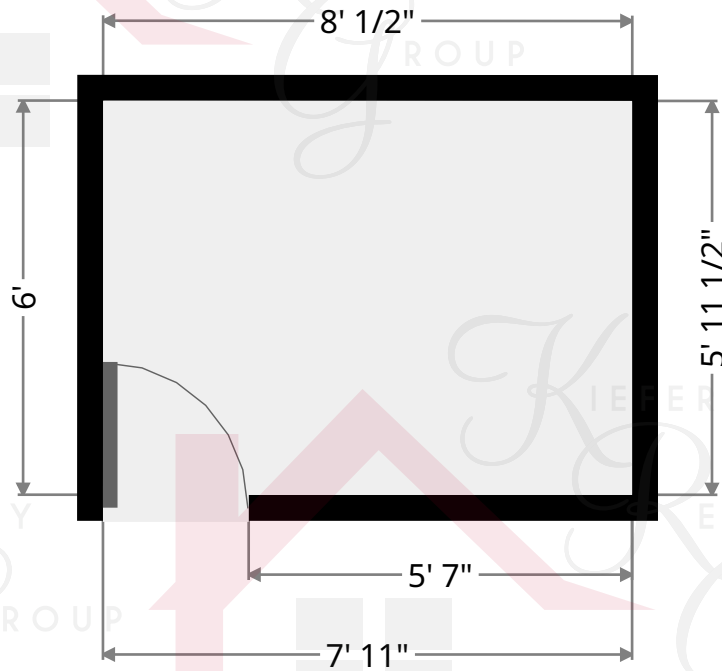

3848 Bushnel

Bathroom

Width: 5' 11 1/2"
Length: 8' 1/2"
Area: 48.15 sq ft
Perimeter: 28' 3/4"