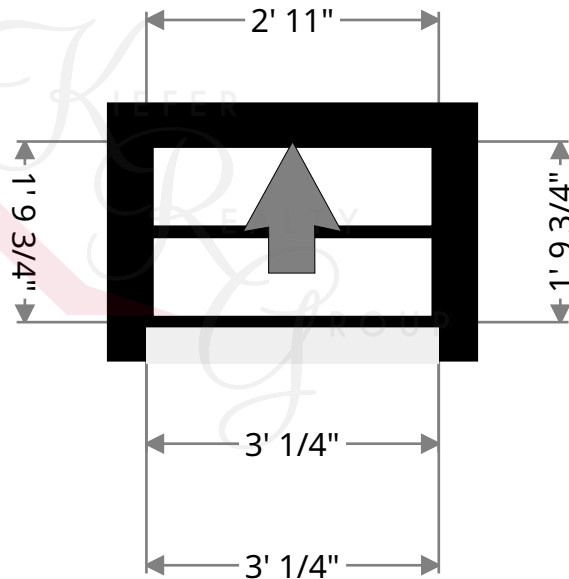

Width: 12' 1 1/4"
Length: 25' 6 3/4"
Area: 281.83 sq ft
Perimeter: 75' 3 3/4"

Vestibule

Width: 3' 1 1/2"
Length: 3' 7 3/4"
Area: 11.37 sq ft
Perimeter: 13' 6 1/4"

Keith Kiefer, CNE, RRS, Realtor
Certified Negotiation Expert
Residential Relocation Specialist
216-403-1797
KieferRealtyGroup@gmail.com
KieferRealtyGroup.com

3848 Bushnel

Closet

Width: 1' 1"
Length: 3' 1 1/2"
Area: 3.41 sq ft
Perimeter: 8' 5"

Stairway

Width: 1' 9 3/4"
Length: 2' 11"
Area: 5.27 sq ft
Perimeter: 9' 5 1/2"

Keith Kiefer, CNE, RRS, Realtor
Certified Negotiation Expert
Residential Relocation Specialist
216-403-1797
KieferRealtyGroup@gmail.com
KieferRealtyGroup.com

3848 Bushnel

Dining Room

Width: 10' 10 3/4"
Length: 12' 10 3/4"
Area: 140.41 sq ft
Perimeter: 47' 6 3/4"

Kitchen

Width: 12' 10 1/2"
Length: 14' 2 1/2"
Area: 129.05 sq ft
Perimeter: 54' 2 1/2"

Keith Kiefer, CNE, RRS, Realtor
Certified Negotiation Expert
Residential Relocation Specialist
216-403-1797
KieferRealtyGroup@gmail.com
KieferRealtyGroup.com

3848 Bushnel

Bathroom

Width: 3' 1"
Length: 4' 2"
Area: 12.80 sq ft
Perimeter: 14' 5 3/4"

Hall

Width: 4' 6 1/2"
Length: 5' 9 1/4"
Area: 21.89 sq ft
Perimeter: 20' 8"

Keith Kiefer, CNE, RRS, Realtor
Certified Negotiation Expert
Residential Relocation Specialist