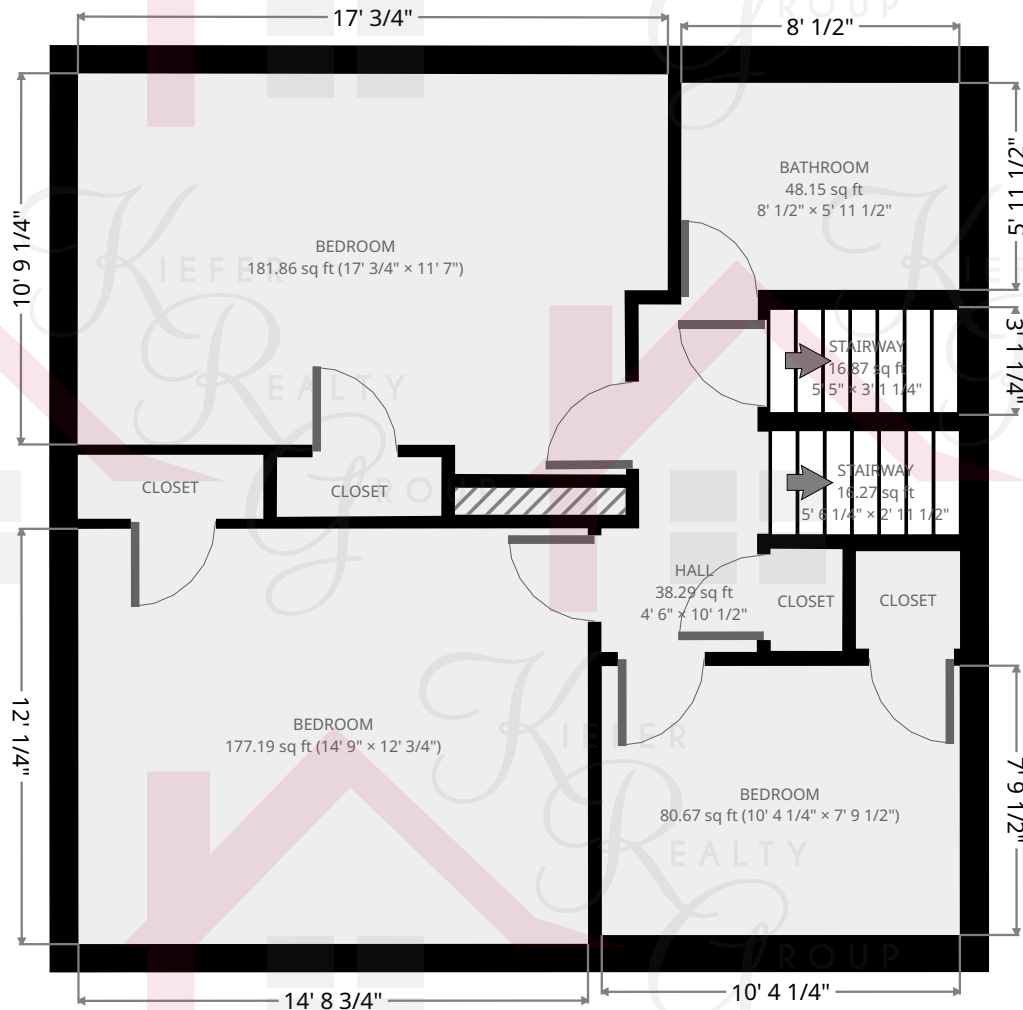

2nd Floor

3848 Bushnell Road, University Heights, OH 44118

Keith Kiefer, CNE, RRS, Realtor
Certified Negotiation Expert
Residential Relocation Specialist

216-403-1797

keith@kieferrealtygroup.com

KieferRealtyGroup.com

KRGListings.com