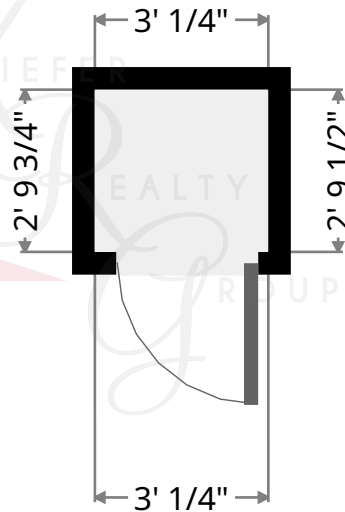

216-403-1797

keith@kieferrealtygroup.com

KieferRealtyGroup.com

KRGListings.com

3848 Bushnel

Bedroom

Width: 7' 9 1/2"
Length: 10' 4 1/4"
Area: 80.67 sq ft
Perimeter: 36' 3 1/2"

Closet

Width: 2' 9 1/2"
Length: 3' 1/4"
Area: 8.49 sq ft
Perimeter: 11' 8"

Keith Kiefer, CNE, RRS, Realtor
Certified Negotiation Expert
Residential Relocation Specialist

216-403-1797

KieferRealtyGroup@gmail.com

KieferRealtyGroup.com

3848 Bushnel

Bedroom

Width: 12' 3/4"
Length: 14' 9"
Area: 177.19 sq ft
Perimeter: 53' 6 1/4"

Closet

Width: 1' 10 1/2"
Length: 5' 4 1/2"
Area: 9.93 sq ft
Perimeter: 14' 5 1/4"

Keith Kiefer, CNE, RRS, Realtor
Certified Negotiation Expert
Residential Relocation Specialist

216-403-1797

KieferRealtyGroup@gmail.com

KieferRealtyGroup.com

3848 Bushnel

Bedroom

Width: 11' 7"
Length: 17' 3/4"
Area: 181.86 sq ft
Perimeter: 57' 4 1/4"

Closet

Width: 1' 8 3/4"
Length: 4' 9"
Area: 8.13 sq ft
Perimeter: 12' 11 1/4"