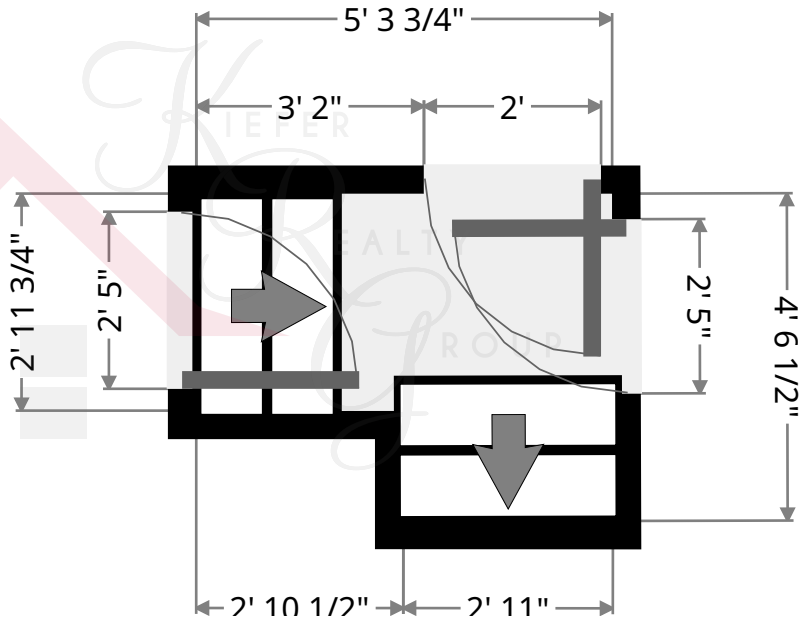

3848 Bushnel

Closet

Width: 1' 1"
Length: 3' 1 1/2"
Area: 3.41 sq ft
Perimeter: 8' 5"

Stairway

Width: 1' 9 3/4"
Length: 2' 11"
Area: 5.27 sq ft
Perimeter: 9' 5 1/2"

Keith Kiefer, CNE, RRS, Realtor
Certified Negotiation Expert
Residential Relocation Specialist
216-403-1797
KieferRealtyGroup@gmail.com
KieferRealtyGroup.com

3848 Bushnel

Dining Room

Width: 10' 10 3/4"
Length: 12' 10 3/4"
Area: 140.41 sq ft
Perimeter: 47' 6 3/4"

Kitchen

Width: 12' 10 1/2"
Length: 14' 2 1/2"
Area: 129.05 sq ft
Perimeter: 54' 2 1/2"

Keith Kiefer, CNE, RRS, Realtor
Certified Negotiation Expert
Residential Relocation Specialist
216-403-1797
KieferRealtyGroup@gmail.com
KieferRealtyGroup.com

3848 Bushnel

Bathroom

Width: 3' 1"
Length: 4' 2"
Area: 12.80 sq ft
Perimeter: 14' 5 3/4"

Hall

Width: 4' 6 1/2"
Length: 5' 9 1/4"
Area: 21.89 sq ft
Perimeter: 20' 8"

Keith Kiefer, CNE, RRS, Realtor
Certified Negotiation Expert
Residential Relocation Specialist

216-403-1797

keith@kieferrealtygroup.com

KieferRealtyGroup.com

KRGListings.com

3848 Bushnel

Bedroom

Width: 7' 9 1/2"
Length: 10' 4 1/4"
Area: 80.67 sq ft
Perimeter: 36' 3 1/2"

Closet