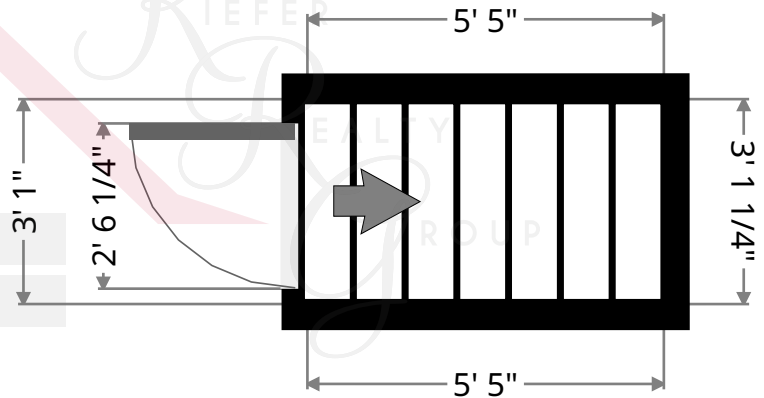

Stairway

Width: 3' 1 1/4"
Length: 5' 5"
Area: 16.87 sq ft
Perimeter: 17' 3/4"