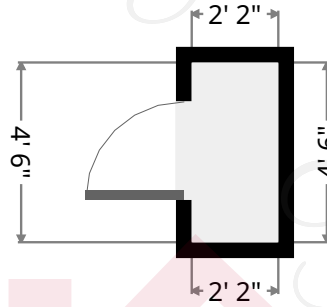

216-403-1797

KieferRealtyGroup@gmail.com

KieferRealtyGroup.com

Yorkshire

Closet

Width: 2' 10 1/4"
Length: 8' 6"
Area: 24.33 sq ft
Perimeter: 22' 8 3/4"

Bedroom

Width: 9' 3 1/2"
Length: 11' 6 1/4"
Area: 107.16 sq ft
Perimeter: 41' 7 3/4"

Closet

Width: 2' 2"
Length: 4' 6"
Area: 9.73 sq ft
Perimeter: 13' 3 3/4"

Porch

Width: 7' 11 3/4"
Length: 17' 11"
Area: 117.55 sq ft
Perimeter: 51' 9 1/2"

Keith Kiefer, CNE, RRS, Realtor
Certified Negotiation Expert
Residential Relocation Specialist
216-403-1797
KieferRealtyGroup@gmail.com
KieferRealtyGroup.com

Yorkshire

Stairway

Width: 2' 10 1/4"
Length: 6' 4 1/2"
Area: 18.18 sq ft
Perimeter: 18' 5 1/4"

Stairway

Width: 2' 11 3/4"
Length: 5' 6 1/2"
Area: 16.54 sq ft
Perimeter: 17' 1/2"

Keith Kiefer, CNE, RRS, Realtor
Certified Negotiation Expert
Residential Relocation Specialist