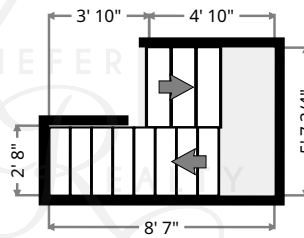

KRGListings.com

kw HEIGHTS
KELLERWILLIAMS
GREATER CLEVELAND

Yorkshire

Master Bedroom

Width: 21' 3/4"
 Length: 25' 4 1/4"
 Area: 364.68 sq ft
 Perimeter: 107' 7"

Stairway

Width: 5' 7 3/4"
 Length: 8' 7"
 Area: 37.21 sq ft
 Perimeter: 28' 6 1/4"

Keith Kiefer, CNE, RRS, Realtor
 Certified Negotiation Expert
 Residential Relocation Specialist
216-403-1797
KieferRealtyGroup@gmail.com
KieferRealtyGroup.com

Yorkshire

Closet

Width: 3' 10 1/4"
Length: 7' 10 1/2"
Area: 30.40 sq ft
Perimeter: 23' 5 3/4"