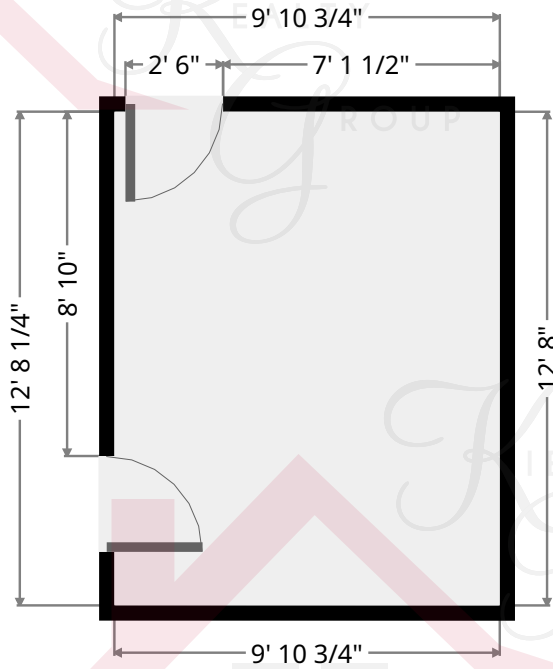

KRGListings.com

kw HEIGHTS
KELLER WILLIAMS
GREATER CLEVELAND

Yorkshire

Vestibule

Width: 3' 10 3/4"
Length: 8' 4 1/2"
Area: 32.63 sq ft
Perimeter: 24' 6 1/2"

Closet

Width: 3' 10 1/4"
Length: 3' 10 3/4"
Area: 14.92 sq ft
Perimeter: 15' 5 1/2"

Yorkshire

Hall

Width: 5' 8 3/4"
Length: 6' 1 3/4"
Area: 28.98 sq ft
Perimeter: 23' 8 3/4"

Stairway

Width: 3' 1/4"
Length: 7' 7 1/2"
Area: 22.99 sq ft
Perimeter: 21' 3 1/2"

Keith Kiefer, CNE, RRS, Realtor
Certified Negotiation Expert
Residential Relocation Specialist

KRGListings.com

kw HEIGHTS
KELLERWILLIAMS
GREATER CLEVELAND

Yorkshire

Bedroom

Width: 9' 10 3/4"
Length: 12' 8"
Area: 125.39 sq ft
Perimeter: 45' 1 1/2"

Closet

Width: 2' 7 1/2"
Length: 5' 1 1/2"
Area: 13.50 sq ft
Perimeter: 15' 6 1/4"

Keith Kiefer, CNE, RRS, Realtor
Certified Negotiation Expert
Residential Relocation Specialist
216-403-1797
KieferRealtyGroup@gmail.com
KieferRealtyGroup.com

Yorkshire

Bedroom

Width: 11' 10 1/2"
Length: 12' 8 1/4"
Area: 146.07 sq ft
Perimeter: 51' 10 3/4"