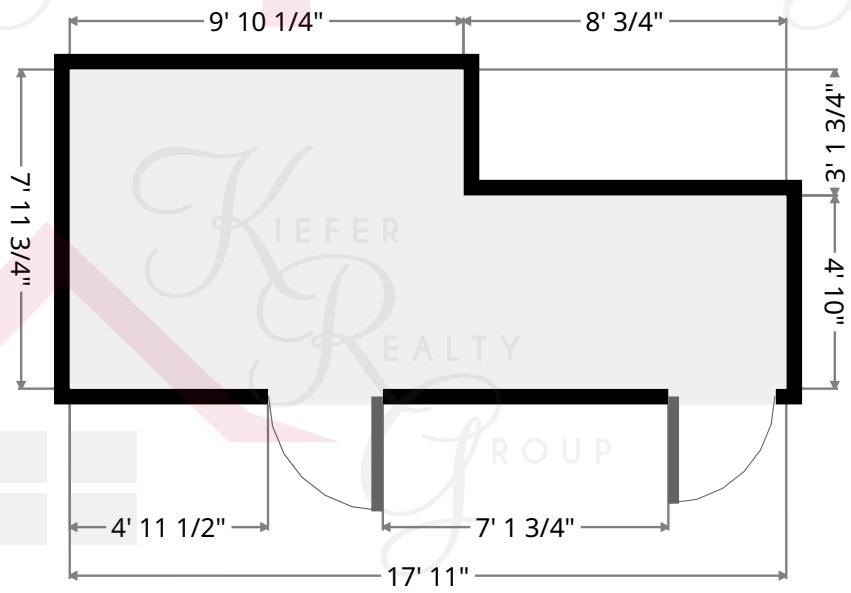

KRGListings.com

kw HEIGHTS
KELLER WILLIAMS
GREATER CLEVELAND

Yorkshire

Vestibule

Width: 3' 10 3/4"
Length: 8' 4 1/2"
Area: 32.63 sq ft
Perimeter: 24' 6 1/2"

Closet

Width: 3' 10 1/4"
Length: 3' 10 3/4"
Area: 14.92 sq ft
Perimeter: 15' 5 1/2"

216-403-1797

KieferRealtyGroup@gmail.com

KieferRealtyGroup.com

Yorkshire

Closet

Width: 2' 10 1/4"
Length: 8' 6"
Area: 24.33 sq ft
Perimeter: 22' 8 3/4"

Bedroom

Width: 9' 3 1/2"
Length: 11' 6 1/4"
Area: 107.16 sq ft
Perimeter: 41' 7 3/4"

Closet

Width: 2' 2"
Length: 4' 6"
Area: 9.73 sq ft
Perimeter: 13' 3 3/4"

Porch

Width: 7' 11 3/4"
Length: 17' 11"
Area: 117.55 sq ft
Perimeter: 51' 9 1/2"

Keith Kiefer, CNE, RRS, Realtor
Certified Negotiation Expert
Residential Relocation Specialist
216-403-1797
KieferRealtyGroup@gmail.com
KieferRealtyGroup.com

Yorkshire

Stairway

Width: 2' 10 1/4"
Length: 6' 4 1/2"
Area: 18.18 sq ft
Perimeter: 18' 5 1/4"

Stairway

Width: 2' 11 3/4"
Length: 5' 6 1/2"
Area: 16.54 sq ft
Perimeter: 17' 1/2"

Keith Kiefer, CNE, RRS, Realtor
Certified Negotiation Expert
Residential Relocation Specialist