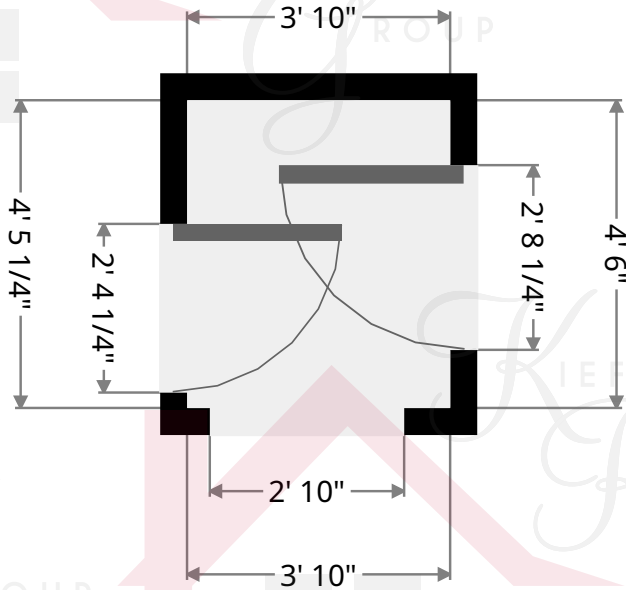

KRGListings.com

kw HEIGHTS
KELLER WILLIAMS
GREATER CLEVELAND

Yorkshire

Vestibule

Width: 3' 10 3/4"
Length: 8' 4 1/2"
Area: 32.63 sq ft
Perimeter: 24' 6 1/2"

Closet

Width: 3' 10 1/4"
Length: 3' 10 3/4"
Area: 14.92 sq ft
Perimeter: 15' 5 1/2"

Yorkshire

Study

Width: 7' 6 1/2"
Length: 9' 1 3/4"
Area: 68.99 sq ft
Perimeter: 33' 4 1/2"

Kitchen

Width: 11' 6 1/4"
Length: 12' 6 3/4"
Area: 139.52 sq ft
Perimeter: 48' 1 1/2"

Keith Kiefer, CNE, RRS, Realtor
Certified Negotiation Expert
Residential Relocation Specialist
216-403-1797
KieferRealtyGroup@gmail.com
KieferRealtyGroup.com

Yorkshire

Hall

Width: 3' 10"
Length: 4' 6"
Area: 17.24 sq ft
Perimeter: 16' 8"

Bathroom

Width: 3' 4"
Length: 4' 6"
Area: 14.99 sq ft
Perimeter: 15' 8"

Keith Kiefer, CNE, RRS, Realtor
Certified Negotiation Expert
Residential Relocation Specialist
216-403-1797
KieferRealtyGroup@gmail.com
KieferRealtyGroup.com

Yorkshire

Hall

Width: 5' 8 3/4"
Length: 6' 1 3/4"
Area: 28.98 sq ft
Perimeter: 23' 8 3/4"

Stairway

Width: 3' 1/4"
Length: 7' 7 1/2"
Area: 22.99 sq ft
Perimeter: 21' 3 1/2"

Keith Kiefer, CNE, RRS, Realtor
Certified Negotiation Expert
Residential Relocation Specialist