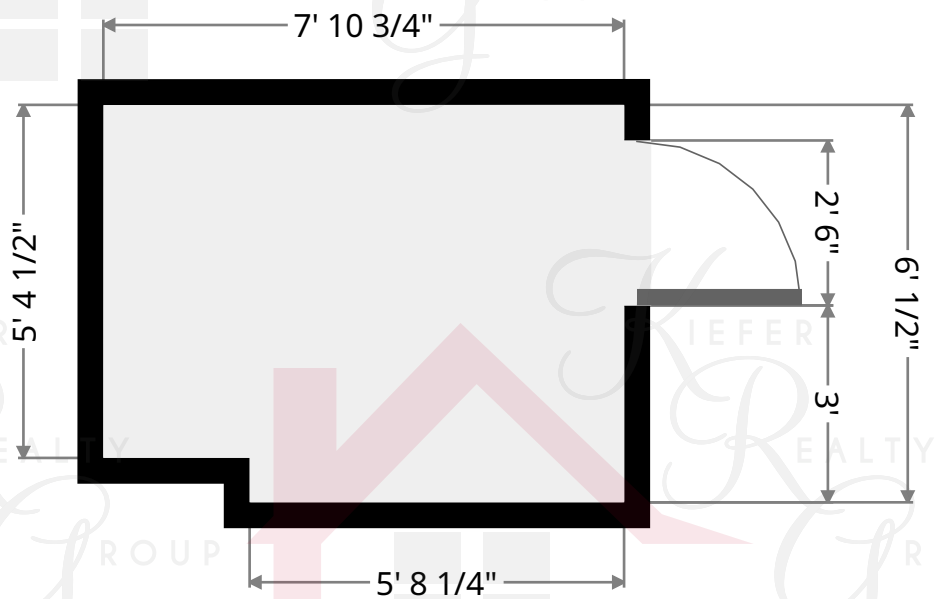

Yorkshire

Bathroom

Width: 6' 1/2"
Length: 7' 10 3/4"
Area: 46.31 sq ft
Perimeter: 27' 11"