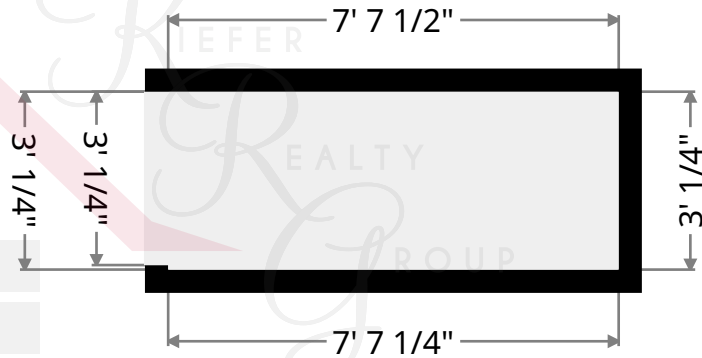

KRGListings.com

kw HEIGHTS
KELLER WILLIAMS
GREATER CLEVELAND

Yorkshire

Vestibule

Width: 3' 10 3/4"
Length: 8' 4 1/2"
Area: 32.63 sq ft
Perimeter: 24' 6 1/2"

Closet

Width: 3' 10 1/4"
Length: 3' 10 3/4"
Area: 14.92 sq ft
Perimeter: 15' 5 1/2"

Yorkshire

Hall

Width: 3' 10"
Length: 4' 6"
Area: 17.24 sq ft
Perimeter: 16' 8"

Bathroom

Width: 3' 4"
Length: 4' 6"
Area: 14.99 sq ft
Perimeter: 15' 8"

Keith Kiefer, CNE, RRS, Realtor
Certified Negotiation Expert
Residential Relocation Specialist
216-403-1797
KieferRealtyGroup@gmail.com
KieferRealtyGroup.com

Yorkshire

Hall

Width: 5' 8 3/4"
Length: 6' 1 3/4"
Area: 28.98 sq ft
Perimeter: 23' 8 3/4"

Stairway

Width: 3' 1/4"
Length: 7' 7 1/2"
Area: 22.99 sq ft
Perimeter: 21' 3 1/2"

Keith Kiefer, CNE, RRS, Realtor
Certified Negotiation Expert
Residential Relocation Specialist

216-403-1797

KieferRealtyGroup@gmail.com

KieferRealtyGroup.com

Yorkshire

Stairway

Width: 2' 10 1/4"
Length: 6' 8"
Area: 18.98 sq ft
Perimeter: 18' 11 3/4"

Keith Kiefer, CNE, RRS, Realtor
Certified Negotiation Expert
Residential Relocation Specialist
216-403-1797
KieferRealtyGroup@gmail.com
KieferRealtyGroup.com