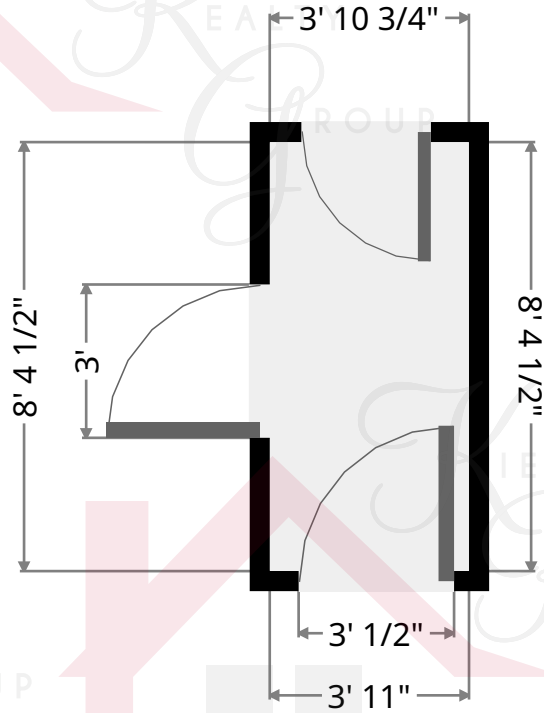

KRGListings.com

kw HEIGHTS
KELLER WILLIAMS
GREATER CLEVELAND

Yorkshire

Vestibule

Width: 3' 10 3/4"
Length: 8' 4 1/2"
Area: 32.63 sq ft
Perimeter: 24' 6 1/2"

Closet

Width: 3' 10 1/4"
Length: 3' 10 3/4"
Area: 14.92 sq ft
Perimeter: 15' 5 1/2"

Keith Kiefer, CNE, RRS, Realtor
Certified Negotiation Expert
Residential Relocation Specialist

216-403-1797

KieferRealtyGroup@gmail.com

KieferRealtyGroup.com

Yorkshire

Living Room

Width: 14' 1/4"
 Length: 20' 9 1/2"
 Area: 280.24 sq ft
 Perimeter: 69' 7 3/4"

Yorkshire

Hall

Width: 5' 8 3/4"
Length: 6' 1 3/4"
Area: 28.98 sq ft
Perimeter: 23' 8 3/4"

Stairway

Width: 3' 1/4"
Length: 7' 7 1/2"
Area: 22.99 sq ft
Perimeter: 21' 3 1/2"

Keith Kiefer, CNE, RRS, Realtor
Certified Negotiation Expert
Residential Relocation Specialist

KRGListings.com

kw HEIGHTS
KELLERWILLIAMS
GREATER CLEVELAND

Yorkshire

Bedroom

Width: 9' 10 3/4"
Length: 12' 8"
Area: 125.39 sq ft
Perimeter: 45' 1 1/2"

Closet

Width: 2' 7 1/2"
Length: 5' 1 1/2"
Area: 13.50 sq ft
Perimeter: 15' 6 1/4"