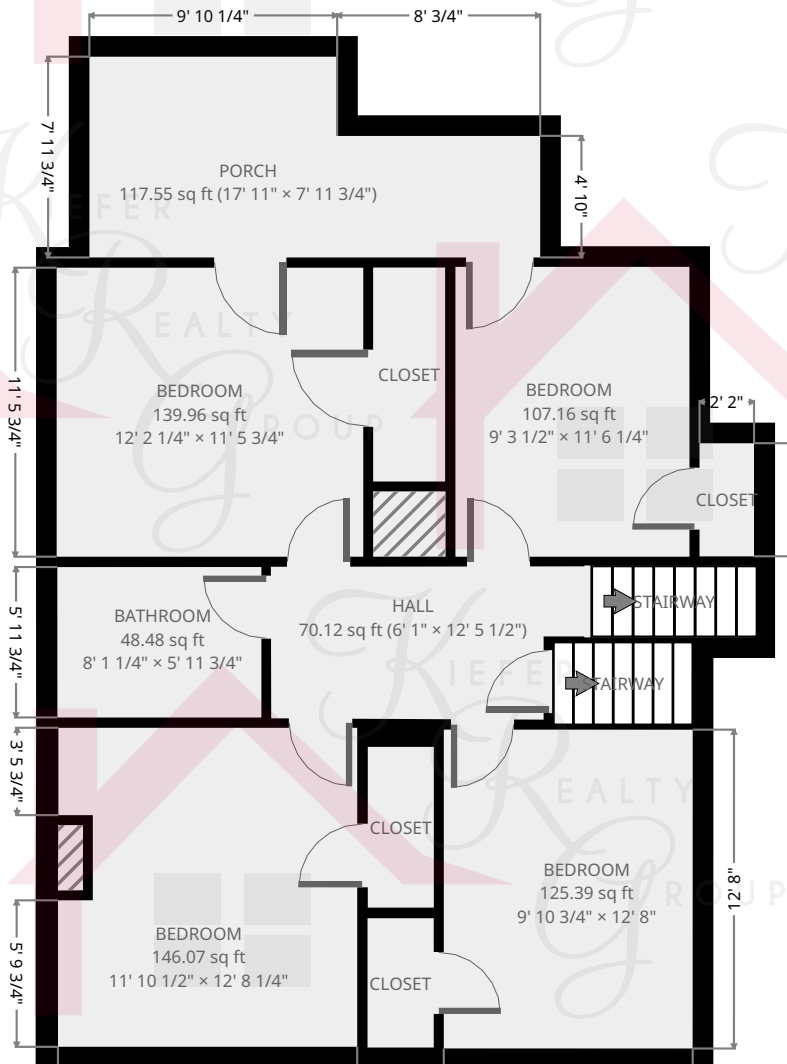

Yorkshire

2nd Floor

3104 Yorkshire Rd, Cleveland Heights, OH 44118

Keith Kiefer, CNE, RRS, Realtor
Certified Negotiation Expert
Residential Relocation Specialist

216-403-1797

keith@kieferrealtygroup.com

KieferRealtyGroup.com

KRGListings.com