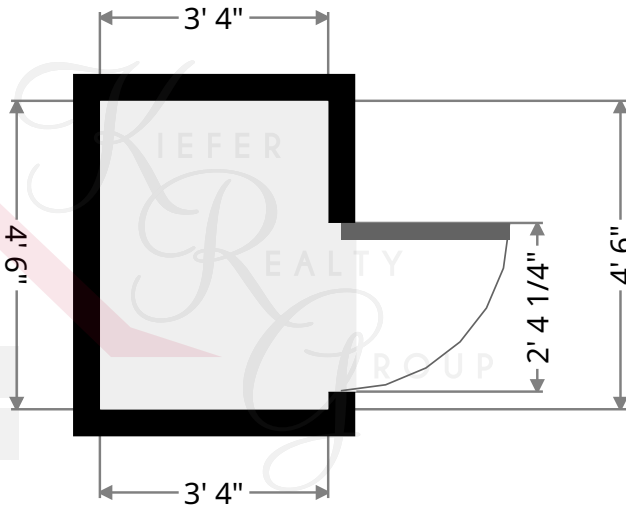

KRGListings.com

kw HEIGHTS
KELLER WILLIAMS
GREATER CLEVELAND

Yorkshire

Vestibule

Width: 3' 10 3/4"
Length: 8' 4 1/2"
Area: 32.63 sq ft
Perimeter: 24' 6 1/2"

Closet

Width: 3' 10 1/4"
Length: 3' 10 3/4"
Area: 14.92 sq ft
Perimeter: 15' 5 1/2"

Yorkshire

Study

Width: 7' 6 1/2"
Length: 9' 1 3/4"
Area: 68.99 sq ft
Perimeter: 33' 4 1/2"

Kitchen

Width: 11' 6 1/4"
Length: 12' 6 3/4"
Area: 139.52 sq ft
Perimeter: 48' 1 1/2"

Keith Kiefer, CNE, RRS, Realtor
Certified Negotiation Expert
Residential Relocation Specialist
216-403-1797
KieferRealtyGroup@gmail.com
KieferRealtyGroup.com

Yorkshire

Hall

Width: 3' 10"
Length: 4' 6"
Area: 17.24 sq ft
Perimeter: 16' 8"

Bathroom

Width: 3' 4"
Length: 4' 6"
Area: 14.99 sq ft
Perimeter: 15' 8"

Keith Kiefer, CNE, RRS, Realtor
Certified Negotiation Expert
Residential Relocation Specialist
216-403-1797
KieferRealtyGroup@gmail.com
KieferRealtyGroup.com

Yorkshire

Hall

Width: 5' 8 3/4"
Length: 6' 1 3/4"
Area: 28.98 sq ft
Perimeter: 23' 8 3/4"

Stairway

Width: 3' 1/4"
Length: 7' 7 1/2"
Area: 22.99 sq ft
Perimeter: 21' 3 1/2"

Keith Kiefer, CNE, RRS, Realtor
Certified Negotiation Expert
Residential Relocation Specialist