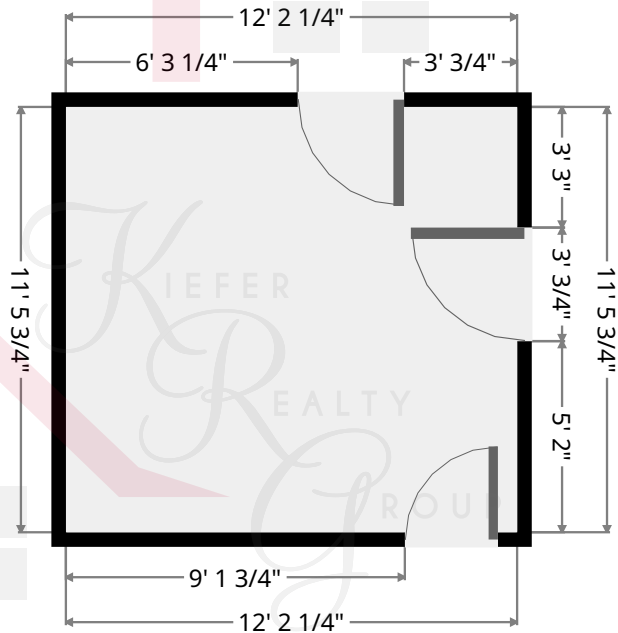

KRGListings.com

kw HEIGHTS
KELLER WILLIAMS
GREATER CLEVELAND

Yorkshire

Vestibule

Width: 3' 10 3/4"
Length: 8' 4 1/2"
Area: 32.63 sq ft
Perimeter: 24' 6 1/2"

Closet

Width: 3' 10 1/4"
Length: 3' 10 3/4"
Area: 14.92 sq ft
Perimeter: 15' 5 1/2"

KRGListings.com

kw HEIGHTS
KELLERWILLIAMS
GREATER CLEVELAND

Yorkshire

Bedroom

Width: 9' 10 3/4"
Length: 12' 8"
Area: 125.39 sq ft
Perimeter: 45' 1 1/2"

Closet

Width: 2' 7 1/2"
Length: 5' 1 1/2"
Area: 13.50 sq ft
Perimeter: 15' 6 1/4"

Yorkshire

Bathroom

Width: 5' 11 3/4"
Length: 8' 1 1/4"
Area: 48.48 sq ft
Perimeter: 28' 2"

Bedroom

Width: 11' 5 3/4"
Length: 12' 2 1/4"
Area: 139.96 sq ft
Perimeter: 47' 4"

Keith Kiefer, CNE, RRS, Realtor
Certified Negotiation Expert
Residential Relocation Specialist

216-403-1797

KieferRealtyGroup@gmail.com

KieferRealtyGroup.com

Yorkshire

Closet

Width: 2' 10 1/4"
Length: 8' 6"
Area: 24.33 sq ft
Perimeter: 22' 8 3/4"

Bedroom

Width: 9' 3 1/2"
Length: 11' 6 1/4"
Area: 107.16 sq ft
Perimeter: 41' 7 3/4"