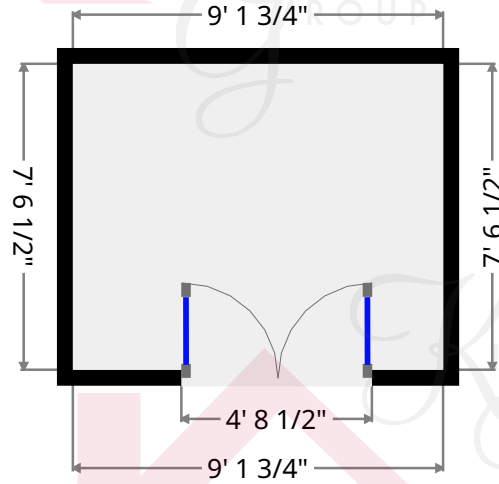

KRGListings.com

kw HEIGHTS
KELLER WILLIAMS
GREATER CLEVELAND

Yorkshire

Vestibule

Width: 3' 10 3/4"
Length: 8' 4 1/2"
Area: 32.63 sq ft
Perimeter: 24' 6 1/2"

Closet

Width: 3' 10 1/4"
Length: 3' 10 3/4"
Area: 14.92 sq ft
Perimeter: 15' 5 1/2"

Dining Room

Width: 13' 6 1/4"
 Length: 16' 6 1/4"
 Area: 213.22 sq ft
 Perimeter: 60' 1 1/2"

Keith Kiefer, CNE, RRS, Realtor
 Certified Negotiation Expert
 Residential Relocation Specialist
216-403-1797
KieferRealtyGroup@gmail.com
KieferRealtyGroup.com

Yorkshire

Study

Width: 7' 6 1/2"
Length: 9' 1 3/4"
Area: 68.99 sq ft
Perimeter: 33' 4 1/2"

Kitchen

Width: 11' 6 1/4"
Length: 12' 6 3/4"
Area: 139.52 sq ft
Perimeter: 48' 1 1/2"

Keith Kiefer, CNE, RRS, Realtor
Certified Negotiation Expert
Residential Relocation Specialist
216-403-1797
KieferRealtyGroup@gmail.com
KieferRealtyGroup.com

Yorkshire

Hall

Width: 5' 8 3/4"
Length: 6' 1 3/4"
Area: 28.98 sq ft
Perimeter: 23' 8 3/4"

Stairway

Width: 3' 1/4"
Length: 7' 7 1/2"
Area: 22.99 sq ft
Perimeter: 21' 3 1/2"

Keith Kiefer, CNE, RRS, Realtor
Certified Negotiation Expert
Residential Relocation Specialist