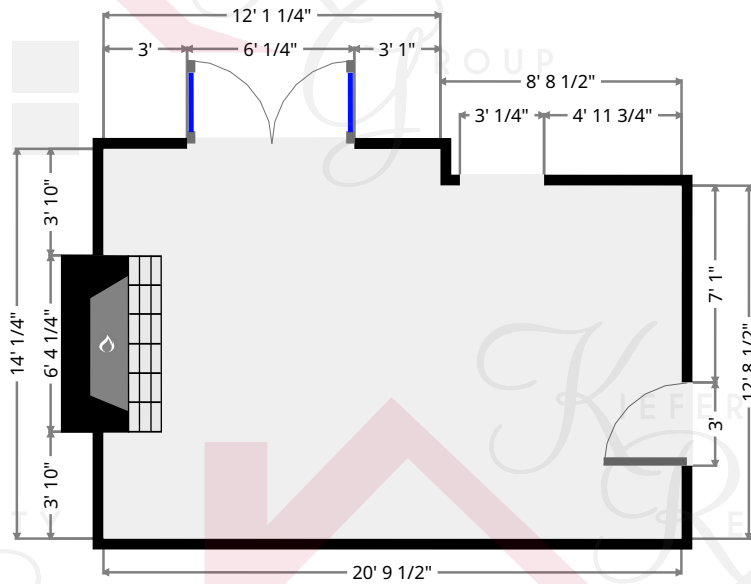

KRGListings.com

kw HEIGHTS
KELLER WILLIAMS
GREATER CLEVELAND

Yorkshire

Vestibule

Width: 3' 10 3/4"
Length: 8' 4 1/2"
Area: 32.63 sq ft
Perimeter: 24' 6 1/2"

Closet

Width: 3' 10 1/4"
Length: 3' 10 3/4"
Area: 14.92 sq ft
Perimeter: 15' 5 1/2"

Keith Kiefer, CNE, RRS, Realtor
Certified Negotiation Expert
Residential Relocation Specialist

216-403-1797

KieferRealtyGroup@gmail.com

KieferRealtyGroup.com

Yorkshire

Living Room

Width: 14' 1/4"
 Length: 20' 9 1/2"
 Area: 280.24 sq ft
 Perimeter: 69' 7 3/4"

Dining Room

Width: 13' 6 1/4"
 Length: 16' 6 1/4"
 Area: 213.22 sq ft
 Perimeter: 60' 1 1/2"

Keith Kiefer, CNE, RRS, Realtor
 Certified Negotiation Expert
 Residential Relocation Specialist
216-403-1797
KieferRealtyGroup@gmail.com
KieferRealtyGroup.com

Yorkshire

Hall

Width: 5' 8 3/4"
Length: 6' 1 3/4"
Area: 28.98 sq ft
Perimeter: 23' 8 3/4"

Stairway

Width: 3' 1/4"
Length: 7' 7 1/2"
Area: 22.99 sq ft
Perimeter: 21' 3 1/2"

Keith Kiefer, CNE, RRS, Realtor
Certified Negotiation Expert
Residential Relocation Specialist