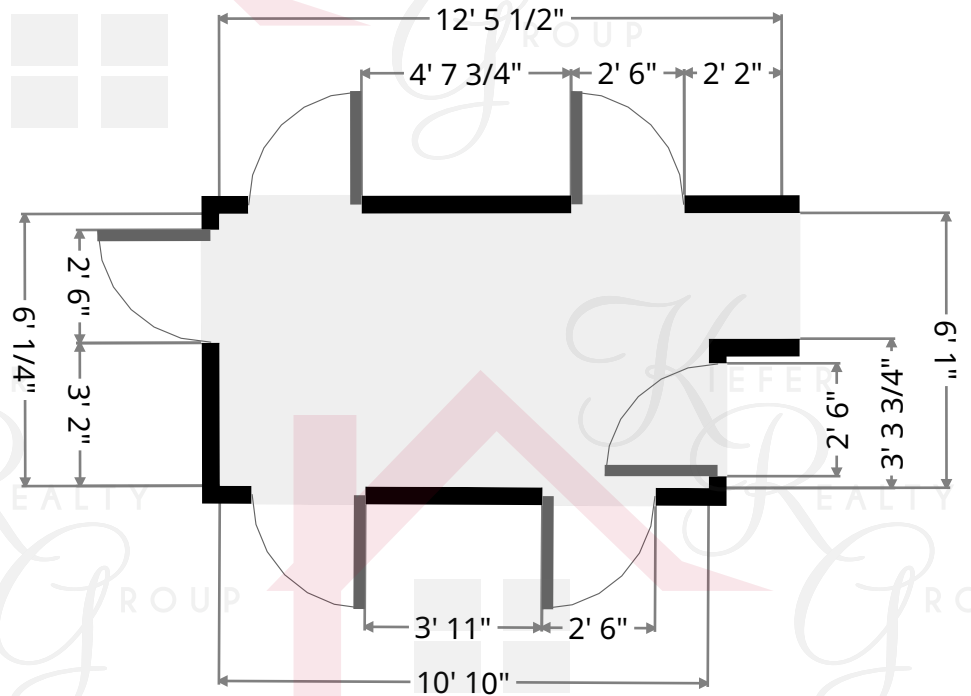

216-403-1797

KieferRealtyGroup@gmail.com

KieferRealtyGroup.com

Yorkshire

Closet

Width: 2' 10 1/4"
Length: 8' 6"
Area: 24.33 sq ft
Perimeter: 22' 8 3/4"

Bedroom

Width: 9' 3 1/2"
Length: 11' 6 1/4"
Area: 107.16 sq ft
Perimeter: 41' 7 3/4"

Yorkshire

Stairway

Width: 2' 10 1/4"
Length: 6' 4 1/2"
Area: 18.18 sq ft
Perimeter: 18' 5 1/4"

Stairway

Width: 2' 11 3/4"
Length: 5' 6 1/2"
Area: 16.54 sq ft
Perimeter: 17' 1/2"

Keith Kiefer, CNE, RRS, Realtor
Certified Negotiation Expert
Residential Relocation Specialist

216-403-1797

KieferRealtyGroup@gmail.com

KieferRealtyGroup.com

Yorkshire

Hall

Width: 6' 1"
Length: 12' 5 1/2"
Area: 70.12 sq ft
Perimeter: 37' 1/4"

Keith Kiefer, CNE, RRS, Realtor
Certified Negotiation Expert
Residential Relocation Specialist
216-403-1797
KieferRealtyGroup@gmail.com
KieferRealtyGroup.com

KRGListings.com

kw HEIGHTS
KELLERWILLIAMS
GREATER CLEVELAND

Yorkshire

Master Bedroom

Width: 21' 3/4"
 Length: 25' 4 1/4"
 Area: 364.68 sq ft
 Perimeter: 107' 7"

Stairway

Width: 5' 7 3/4"
 Length: 8' 7"
 Area: 37.21 sq ft
 Perimeter: 28' 6 1/4"