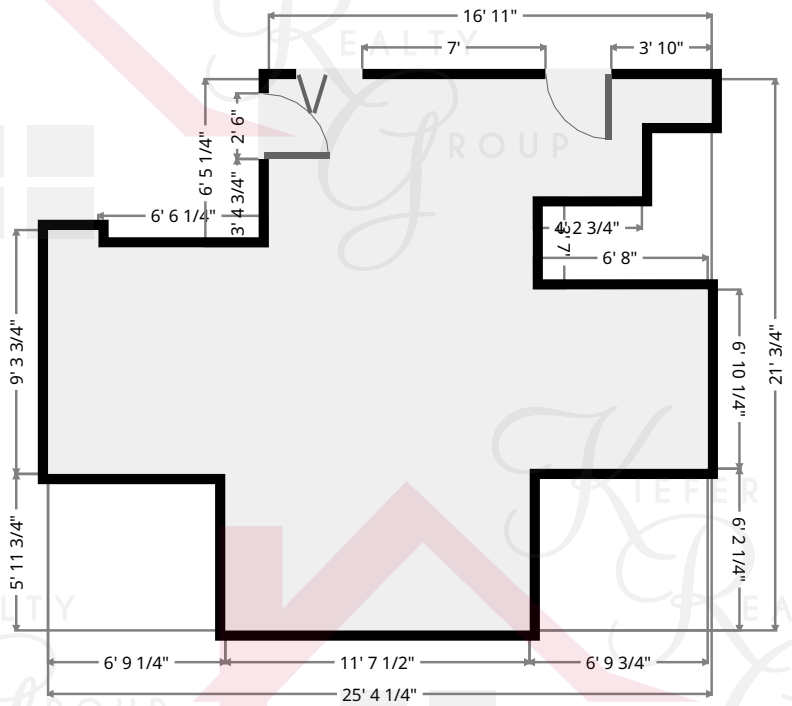

KRGListings.com

kw HEIGHTS
KELLER WILLIAMS
GREATER CLEVELAND

Yorkshire

Vestibule

Width: 3' 10 3/4"
Length: 8' 4 1/2"
Area: 32.63 sq ft
Perimeter: 24' 6 1/2"

Closet

Width: 3' 10 1/4"
Length: 3' 10 3/4"
Area: 14.92 sq ft
Perimeter: 15' 5 1/2"

Yorkshire

Hall

Width: 3' 10"
Length: 4' 6"
Area: 17.24 sq ft
Perimeter: 16' 8"

Bathroom

Width: 3' 4"
Length: 4' 6"
Area: 14.99 sq ft
Perimeter: 15' 8"

Keith Kiefer, CNE, RRS, Realtor
Certified Negotiation Expert
Residential Relocation Specialist
216-403-1797
KieferRealtyGroup@gmail.com
KieferRealtyGroup.com

Yorkshire

Hall

Width: 5' 8 3/4"
Length: 6' 1 3/4"
Area: 28.98 sq ft
Perimeter: 23' 8 3/4"

Stairway

Width: 3' 1/4"
Length: 7' 7 1/2"
Area: 22.99 sq ft
Perimeter: 21' 3 1/2"

Keith Kiefer, CNE, RRS, Realtor
Certified Negotiation Expert
Residential Relocation Specialist

KRGListings.com

kw HEIGHTS
KELLERWILLIAMS
GREATER CLEVELAND

Yorkshire

Master Bedroom

Width: 21' 3/4"
 Length: 25' 4 1/4"
 Area: 364.68 sq ft
 Perimeter: 107' 7"

Stairway

Width: 5' 7 3/4"
 Length: 8' 7"
 Area: 37.21 sq ft
 Perimeter: 28' 6 1/4"