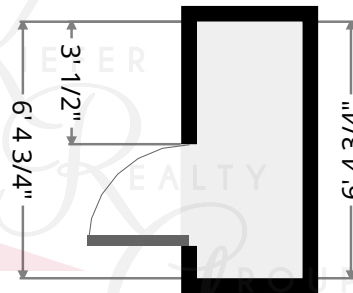

Closet

Width: 2' 7 1/2"
Length: 6' 4 3/4"
Area: 16.77 sq ft
Perimeter: 18' 1/4"