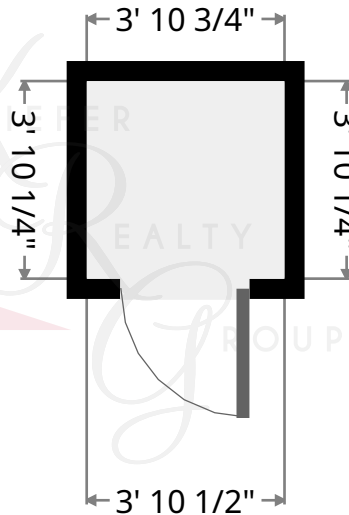

KRGListings.com

kw HEIGHTS
KELLER WILLIAMS
GREATER CLEVELAND

Yorkshire

Vestibule

Width: 3' 10 3/4"
Length: 8' 4 1/2"
Area: 32.63 sq ft
Perimeter: 24' 6 1/2"

Closet

Width: 3' 10 1/4"
Length: 3' 10 3/4"
Area: 14.92 sq ft
Perimeter: 15' 5 1/2"

Keith Kiefer, CNE, RRS, Realtor
Certified Negotiation Expert
Residential Relocation Specialist

216-403-1797

KieferRealtyGroup@gmail.com

KieferRealtyGroup.com

Yorkshire

Living Room

Width: 14' 1/4"
 Length: 20' 9 1/2"
 Area: 280.24 sq ft
 Perimeter: 69' 7 3/4"

Yorkshire

Hall

Width: 5' 8 3/4"
Length: 6' 1 3/4"
Area: 28.98 sq ft
Perimeter: 23' 8 3/4"

Stairway

Width: 3' 1/4"
Length: 7' 7 1/2"
Area: 22.99 sq ft
Perimeter: 21' 3 1/2"

Keith Kiefer, CNE, RRS, Realtor
Certified Negotiation Expert
Residential Relocation Specialist

KRGListings.com

kw HEIGHTS
KELLERWILLIAMS
GREATER CLEVELAND

Yorkshire

Bedroom

Width: 9' 10 3/4"
Length: 12' 8"
Area: 125.39 sq ft
Perimeter: 45' 1 1/2"

Closet

Width: 2' 7 1/2"
Length: 5' 1 1/2"
Area: 13.50 sq ft
Perimeter: 15' 6 1/4"