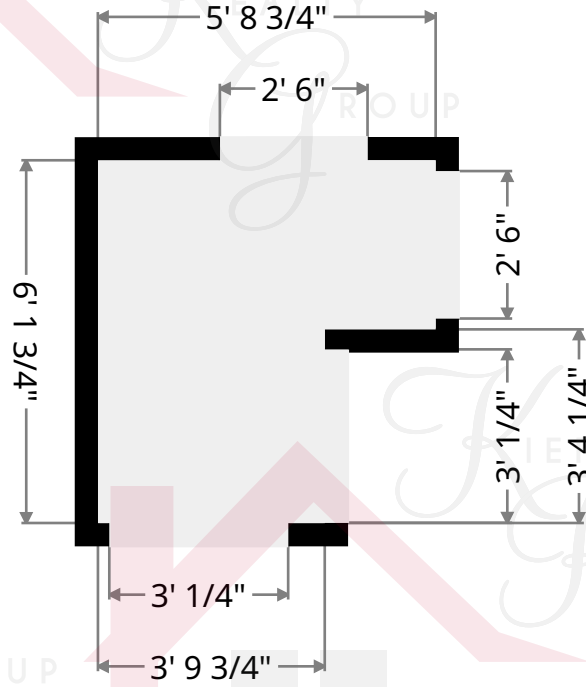

KRGListings.com

kw HEIGHTS
KELLER WILLIAMS
GREATER CLEVELAND

Yorkshire

Vestibule

Width: 3' 10 3/4"
Length: 8' 4 1/2"
Area: 32.63 sq ft
Perimeter: 24' 6 1/2"

Closet

Width: 3' 10 1/4"
Length: 3' 10 3/4"
Area: 14.92 sq ft
Perimeter: 15' 5 1/2"

Yorkshire

Hall

Width: 3' 10"
Length: 4' 6"
Area: 17.24 sq ft
Perimeter: 16' 8"

Bathroom

Width: 3' 4"
Length: 4' 6"
Area: 14.99 sq ft
Perimeter: 15' 8"

Keith Kiefer, CNE, RRS, Realtor
Certified Negotiation Expert
Residential Relocation Specialist
216-403-1797
KieferRealtyGroup@gmail.com
KieferRealtyGroup.com

Yorkshire

Hall

Width: 5' 8 3/4"
Length: 6' 1 3/4"
Area: 28.98 sq ft
Perimeter: 23' 8 3/4"

Stairway

Width: 3' 1/4"
Length: 7' 7 1/2"
Area: 22.99 sq ft
Perimeter: 21' 3 1/2"

Keith Kiefer, CNE, RRS, Realtor
Certified Negotiation Expert
Residential Relocation Specialist

KRGListings.com

kw HEIGHTS
KELLERWILLIAMS
GREATER CLEVELAND

Yorkshire

Bedroom

Width: 9' 10 3/4"
Length: 12' 8"
Area: 125.39 sq ft
Perimeter: 45' 1 1/2"

Closet

Width: 2' 7 1/2"
Length: 5' 1 1/2"
Area: 13.50 sq ft
Perimeter: 15' 6 1/4"