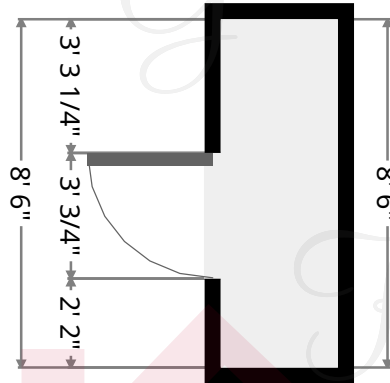

Yorkshire

Bathroom

Width: 5' 11 3/4"
Length: 8' 1 1/4"
Area: 48.48 sq ft
Perimeter: 28' 2"

Bedroom

Width: 11' 5 3/4"
Length: 12' 2 1/4"
Area: 139.96 sq ft
Perimeter: 47' 4"

Keith Kiefer, CNE, RRS, Realtor
Certified Negotiation Expert
Residential Relocation Specialist

216-403-1797

KieferRealtyGroup@gmail.com

KieferRealtyGroup.com

Yorkshire

Closet

Width: 2' 10 1/4"
Length: 8' 6"
Area: 24.33 sq ft
Perimeter: 22' 8 3/4"

Bedroom

Width: 9' 3 1/2"
Length: 11' 6 1/4"
Area: 107.16 sq ft
Perimeter: 41' 7 3/4"