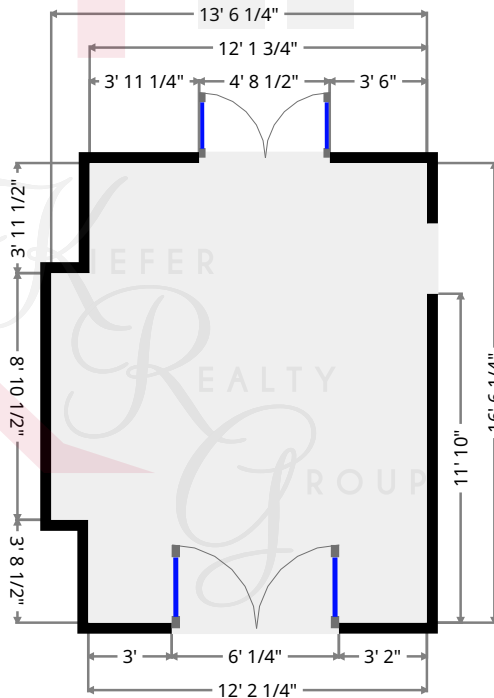

KRGListings.com

kw HEIGHTS
KELLER WILLIAMS
GREATER CLEVELAND

Yorkshire

Vestibule

Width: 3' 10 3/4"
Length: 8' 4 1/2"
Area: 32.63 sq ft
Perimeter: 24' 6 1/2"

Closet

Width: 3' 10 1/4"
Length: 3' 10 3/4"
Area: 14.92 sq ft
Perimeter: 15' 5 1/2"

Keith Kiefer, CNE, RRS, Realtor
Certified Negotiation Expert
Residential Relocation Specialist

216-403-1797

KieferRealtyGroup@gmail.com

KieferRealtyGroup.com

Yorkshire

Living Room

Width: 14' 1/4"
 Length: 20' 9 1/2"
 Area: 280.24 sq ft
 Perimeter: 69' 7 3/4"

Dining Room

Width: 13' 6 1/4"
 Length: 16' 6 1/4"
 Area: 213.22 sq ft
 Perimeter: 60' 1 1/2"

Keith Kiefer, CNE, RRS, Realtor
 Certified Negotiation Expert
 Residential Relocation Specialist
216-403-1797
KieferRealtyGroup@gmail.com
KieferRealtyGroup.com

Yorkshire

Hall

Width: 5' 8 3/4"
Length: 6' 1 3/4"
Area: 28.98 sq ft
Perimeter: 23' 8 3/4"

Stairway

Width: 3' 1/4"
Length: 7' 7 1/2"
Area: 22.99 sq ft
Perimeter: 21' 3 1/2"

Keith Kiefer, CNE, RRS, Realtor
Certified Negotiation Expert
Residential Relocation Specialist