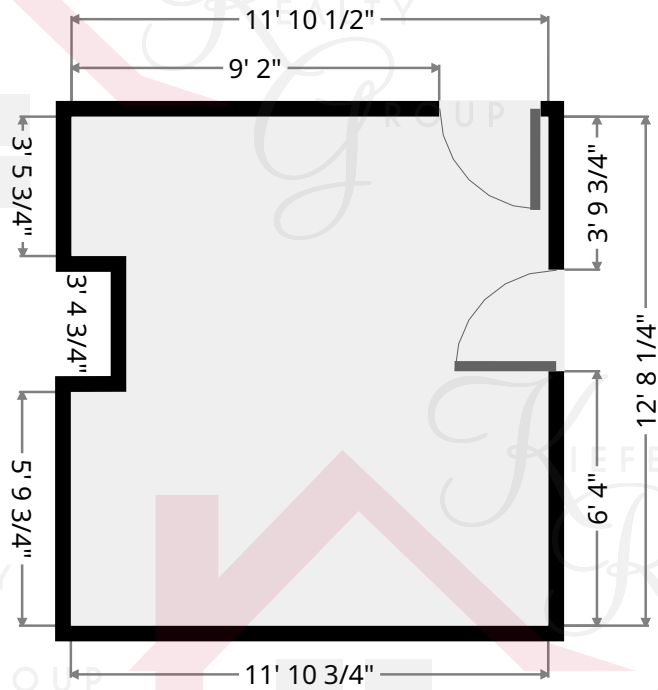

KRGListings.com

kw HEIGHTS
KELLER WILLIAMS
GREATER CLEVELAND

Yorkshire

Vestibule

Width: 3' 10 3/4"
Length: 8' 4 1/2"
Area: 32.63 sq ft
Perimeter: 24' 6 1/2"

Closet

Width: 3' 10 1/4"
Length: 3' 10 3/4"
Area: 14.92 sq ft
Perimeter: 15' 5 1/2"

Yorkshire

Hall

Width: 5' 8 3/4"
Length: 6' 1 3/4"
Area: 28.98 sq ft
Perimeter: 23' 8 3/4"

Stairway

Width: 3' 1/4"
Length: 7' 7 1/2"
Area: 22.99 sq ft
Perimeter: 21' 3 1/2"

Keith Kiefer, CNE, RRS, Realtor
Certified Negotiation Expert
Residential Relocation Specialist

KRGListings.com

kw HEIGHTS
KELLERWILLIAMS
GREATER CLEVELAND

Yorkshire

Bedroom

Width: 9' 10 3/4"
Length: 12' 8"
Area: 125.39 sq ft
Perimeter: 45' 1 1/2"

Closet

Width: 2' 7 1/2"
Length: 5' 1 1/2"
Area: 13.50 sq ft
Perimeter: 15' 6 1/4"

Keith Kiefer, CNE, RRS, Realtor
Certified Negotiation Expert
Residential Relocation Specialist
216-403-1797
KieferRealtyGroup@gmail.com
KieferRealtyGroup.com

Yorkshire

Bedroom

Width: 11' 10 1/2"
Length: 12' 8 1/4"
Area: 146.07 sq ft
Perimeter: 51' 10 3/4"