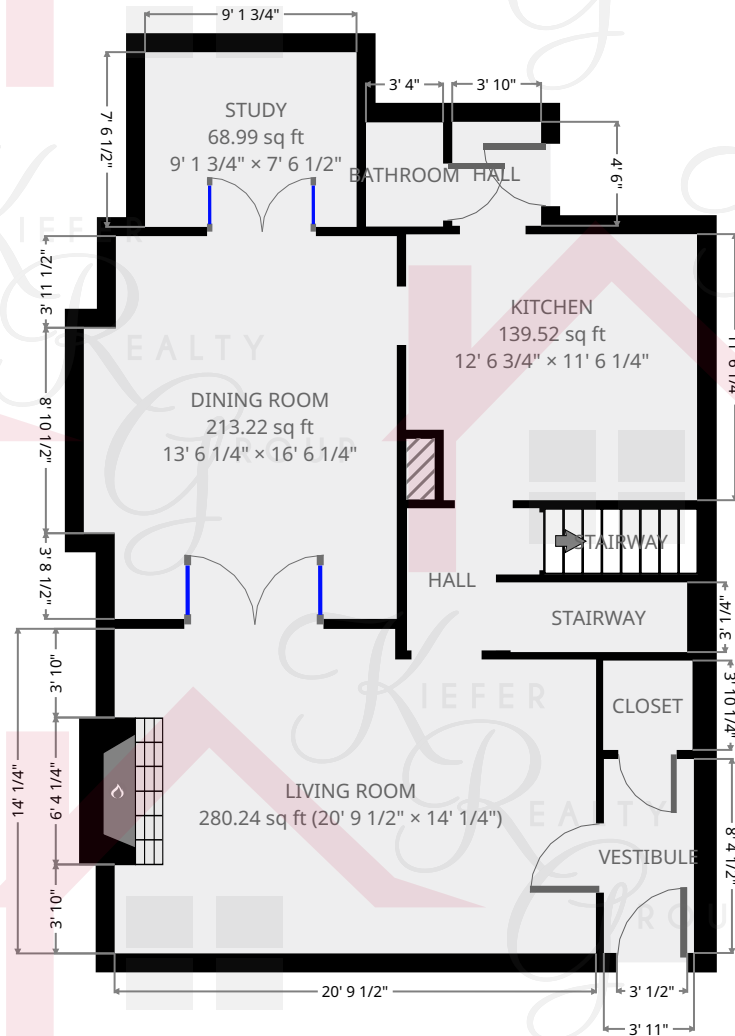

Yorkshire

1st Floor

3104 Yorkshire Rd, Cleveland Heights, OH 44118

Keith Kiefer, CNE, RRS, Realtor
Certified Negotiation Expert
Residential Relocation Specialist

216-403-1797

keith@kieferrealtygroup.com

KieferRealtyGroup.com

KRGListings.com