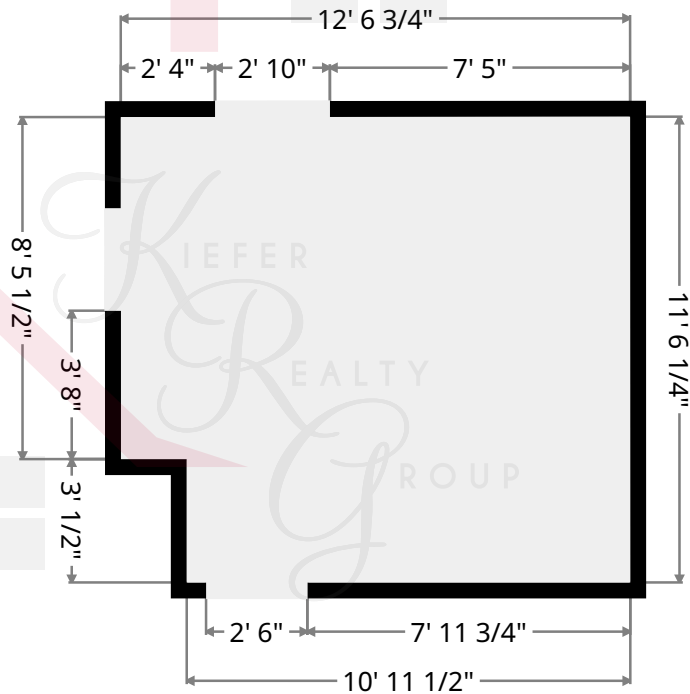

KRGListings.com

kw HEIGHTS
KELLER WILLIAMS
GREATER CLEVELAND

Yorkshire

Vestibule

Width: 3' 10 3/4"
Length: 8' 4 1/2"
Area: 32.63 sq ft
Perimeter: 24' 6 1/2"

Closet

Width: 3' 10 1/4"
Length: 3' 10 3/4"
Area: 14.92 sq ft
Perimeter: 15' 5 1/2"

Yorkshire

Study

Width: 7' 6 1/2"
Length: 9' 1 3/4"
Area: 68.99 sq ft
Perimeter: 33' 4 1/2"

Kitchen

Width: 11' 6 1/4"
Length: 12' 6 3/4"
Area: 139.52 sq ft
Perimeter: 48' 1 1/2"

Keith Kiefer, CNE, RRS, Realtor
Certified Negotiation Expert
Residential Relocation Specialist
216-403-1797
KieferRealtyGroup@gmail.com
KieferRealtyGroup.com

Yorkshire

Hall

Width: 3' 10"
Length: 4' 6"
Area: 17.24 sq ft
Perimeter: 16' 8"

Bathroom

Width: 3' 4"
Length: 4' 6"
Area: 14.99 sq ft
Perimeter: 15' 8"

Keith Kiefer, CNE, RRS, Realtor
Certified Negotiation Expert
Residential Relocation Specialist
216-403-1797
KieferRealtyGroup@gmail.com
KieferRealtyGroup.com

Yorkshire

Hall

Width: 5' 8 3/4"
Length: 6' 1 3/4"
Area: 28.98 sq ft
Perimeter: 23' 8 3/4"

Stairway

Width: 3' 1/4"
Length: 7' 7 1/2"
Area: 22.99 sq ft
Perimeter: 21' 3 1/2"

Keith Kiefer, CNE, RRS, Realtor
Certified Negotiation Expert
Residential Relocation Specialist