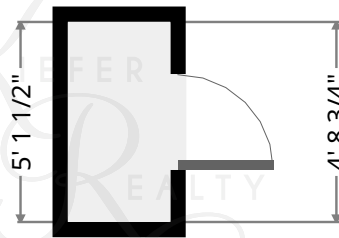

KRGListings.com

kw HEIGHTS
KELLER WILLIAMS
GREATER CLEVELAND

Yorkshire

Vestibule

Width: 3' 10 3/4"
Length: 8' 4 1/2"
Area: 32.63 sq ft
Perimeter: 24' 6 1/2"

Closet

Width: 3' 10 1/4"
Length: 3' 10 3/4"
Area: 14.92 sq ft
Perimeter: 15' 5 1/2"

Yorkshire

Hall

Width: 5' 8 3/4"
Length: 6' 1 3/4"
Area: 28.98 sq ft
Perimeter: 23' 8 3/4"

Stairway

Width: 3' 1/4"
Length: 7' 7 1/2"
Area: 22.99 sq ft
Perimeter: 21' 3 1/2"

Keith Kiefer, CNE, RRS, Realtor
Certified Negotiation Expert
Residential Relocation Specialist

KRGListings.com

kw HEIGHTS
KELLERWILLIAMS
GREATER CLEVELAND

Yorkshire

Bedroom

Width: 9' 10 3/4"
Length: 12' 8"
Area: 125.39 sq ft
Perimeter: 45' 1 1/2"

Closet

Width: 2' 7 1/2"
Length: 5' 1 1/2"
Area: 13.50 sq ft
Perimeter: 15' 6 1/4"

Keith Kiefer, CNE, RRS, Realtor
Certified Negotiation Expert
Residential Relocation Specialist
216-403-1797
KieferRealtyGroup@gmail.com
KieferRealtyGroup.com

Yorkshire

Bedroom

Width: 11' 10 1/2"
Length: 12' 8 1/4"
Area: 146.07 sq ft
Perimeter: 51' 10 3/4"