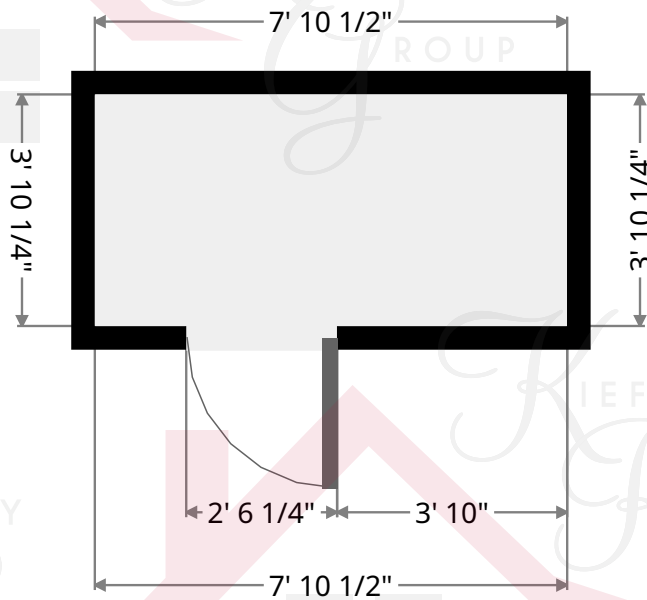

KRGListings.com

kw HEIGHTS
KELLER WILLIAMS
GREATER CLEVELAND

Yorkshire

Vestibule

Width: 3' 10 3/4"
Length: 8' 4 1/2"
Area: 32.63 sq ft
Perimeter: 24' 6 1/2"

Closet

Width: 3' 10 1/4"
Length: 3' 10 3/4"
Area: 14.92 sq ft
Perimeter: 15' 5 1/2"

Yorkshire

Stairway

Width: 2' 10 1/4"
Length: 6' 4 1/2"
Area: 18.18 sq ft
Perimeter: 18' 5 1/4"

Stairway

Width: 2' 11 3/4"
Length: 5' 6 1/2"
Area: 16.54 sq ft
Perimeter: 17' 1/2"

Keith Kiefer, CNE, RRS, Realtor
Certified Negotiation Expert
Residential Relocation Specialist

KRGListings.com

kw HEIGHTS
KELLERWILLIAMS
GREATER CLEVELAND

Yorkshire

Master Bedroom

Width: 21' 3/4"
 Length: 25' 4 1/4"
 Area: 364.68 sq ft
 Perimeter: 107' 7"

Stairway

Width: 5' 7 3/4"
 Length: 8' 7"
 Area: 37.21 sq ft
 Perimeter: 28' 6 1/4"

Keith Kiefer, CNE, RRS, Realtor
 Certified Negotiation Expert
 Residential Relocation Specialist
216-403-1797
KieferRealtyGroup@gmail.com
KieferRealtyGroup.com

Yorkshire

Closet

Width: 3' 10 1/4"
Length: 7' 10 1/2"
Area: 30.40 sq ft
Perimeter: 23' 5 3/4"