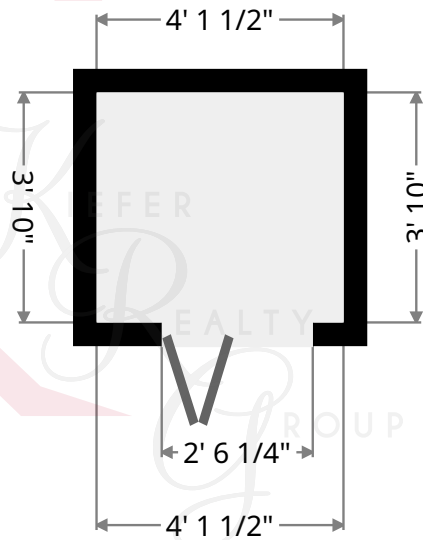

Closet

Width: 3' 10"
Length: 4' 1 1/2"
Area: 15.78 sq ft
Perimeter: 15' 10 3/4"