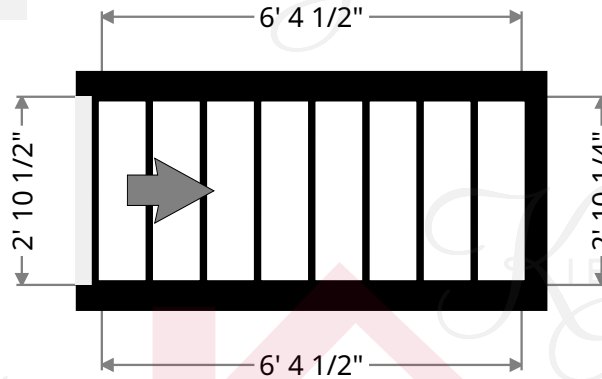

Closet

Width: 2' 2"
Length: 4' 6"
Area: 9.73 sq ft
Perimeter: 13' 3 3/4"

Porch

Width: 7' 11 3/4"
Length: 17' 11"
Area: 117.55 sq ft
Perimeter: 51' 9 1/2"

Keith Kiefer, CNE, RRS, Realtor
Certified Negotiation Expert
Residential Relocation Specialist
216-403-1797
KieferRealtyGroup@gmail.com
KieferRealtyGroup.com

Yorkshire

Stairway

Width: 2' 10 1/4"
Length: 6' 4 1/2"
Area: 18.18 sq ft
Perimeter: 18' 5 1/4"

Stairway

Width: 2' 11 3/4"
Length: 5' 6 1/2"
Area: 16.54 sq ft
Perimeter: 17' 1/2"

Keith Kiefer, CNE, RRS, Realtor
Certified Negotiation Expert
Residential Relocation Specialist