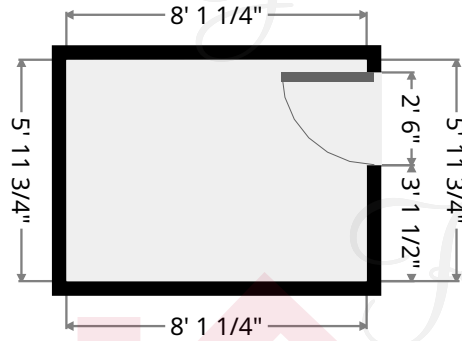

Keith Kiefer, CNE, RRS, Realtor
Certified Negotiation Expert
Residential Relocation Specialist
216-403-1797
KieferRealtyGroup@gmail.com
KieferRealtyGroup.com

Yorkshire

Bedroom

Width: 11' 10 1/2"
Length: 12' 8 1/4"
Area: 146.07 sq ft
Perimeter: 51' 10 3/4"

Closet

Width: 2' 7 1/2"
Length: 6' 4 3/4"
Area: 16.77 sq ft
Perimeter: 18' 1/4"

Keith Kiefer, CNE, RRS, Realtor
Certified Negotiation Expert
Residential Relocation Specialist
216-403-1797
KieferRealtyGroup@gmail.com
KieferRealtyGroup.com

Yorkshire

Bathroom

Width: 5' 11 3/4"
Length: 8' 1 1/4"
Area: 48.48 sq ft
Perimeter: 28' 2"

Bedroom

Width: 11' 5 3/4"
Length: 12' 2 1/4"
Area: 139.96 sq ft
Perimeter: 47' 4"

Keith Kiefer, CNE, RRS, Realtor
Certified Negotiation Expert
Residential Relocation Specialist

216-403-1797

KieferRealtyGroup@gmail.com

KieferRealtyGroup.com

Yorkshire

Closet

Width: 2' 10 1/4"
Length: 8' 6"
Area: 24.33 sq ft
Perimeter: 22' 8 3/4"

Bedroom

Width: 9' 3 1/2"
Length: 11' 6 1/4"
Area: 107.16 sq ft
Perimeter: 41' 7 3/4"