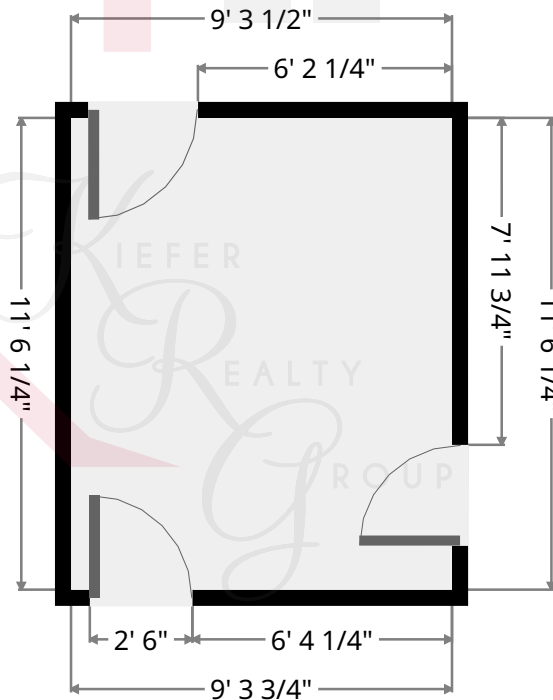

KRGListings.com

kw HEIGHTS
KELLER WILLIAMS
GREATER CLEVELAND

Yorkshire

Vestibule

Width: 3' 10 3/4"
Length: 8' 4 1/2"
Area: 32.63 sq ft
Perimeter: 24' 6 1/2"

Closet

Width: 3' 10 1/4"
Length: 3' 10 3/4"
Area: 14.92 sq ft
Perimeter: 15' 5 1/2"

KRGListings.com

kw HEIGHTS
KELLERWILLIAMS
GREATER CLEVELAND

Yorkshire

Bedroom

Width: 9' 10 3/4"
Length: 12' 8"
Area: 125.39 sq ft
Perimeter: 45' 1 1/2"

Closet

Width: 2' 7 1/2"
Length: 5' 1 1/2"
Area: 13.50 sq ft
Perimeter: 15' 6 1/4"

Yorkshire

Bathroom

Width: 5' 11 3/4"
Length: 8' 1 1/4"
Area: 48.48 sq ft
Perimeter: 28' 2"

Bedroom

Width: 11' 5 3/4"
Length: 12' 2 1/4"
Area: 139.96 sq ft
Perimeter: 47' 4"

Keith Kiefer, CNE, RRS, Realtor
Certified Negotiation Expert
Residential Relocation Specialist

216-403-1797

KieferRealtyGroup@gmail.com

KieferRealtyGroup.com

Yorkshire

Closet

Width: 2' 10 1/4"
Length: 8' 6"
Area: 24.33 sq ft
Perimeter: 22' 8 3/4"

Bedroom

Width: 9' 3 1/2"
Length: 11' 6 1/4"
Area: 107.16 sq ft
Perimeter: 41' 7 3/4"