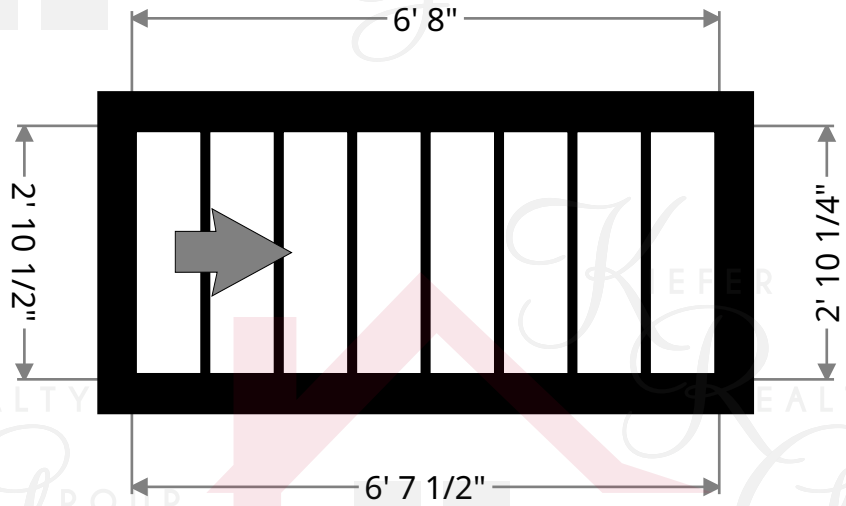

KRGListings.com

kw HEIGHTS
KELLER WILLIAMS
GREATER CLEVELAND

Yorkshire

Vestibule

Width: 3' 10 3/4"
Length: 8' 4 1/2"
Area: 32.63 sq ft
Perimeter: 24' 6 1/2"

Closet

Width: 3' 10 1/4"
Length: 3' 10 3/4"
Area: 14.92 sq ft
Perimeter: 15' 5 1/2"

Yorkshire

Hall

Width: 5' 8 3/4"
Length: 6' 1 3/4"
Area: 28.98 sq ft
Perimeter: 23' 8 3/4"

Stairway

Width: 3' 1/4"
Length: 7' 7 1/2"
Area: 22.99 sq ft
Perimeter: 21' 3 1/2"

Keith Kiefer, CNE, RRS, Realtor
Certified Negotiation Expert
Residential Relocation Specialist

216-403-1797

KieferRealtyGroup@gmail.com

KieferRealtyGroup.com

Yorkshire

Stairway

Width: 2' 10 1/4"
Length: 6' 8"
Area: 18.98 sq ft
Perimeter: 18' 11 3/4"

Keith Kiefer, CNE, RRS, Realtor
Certified Negotiation Expert
Residential Relocation Specialist
216-403-1797
KieferRealtyGroup@gmail.com
KieferRealtyGroup.com