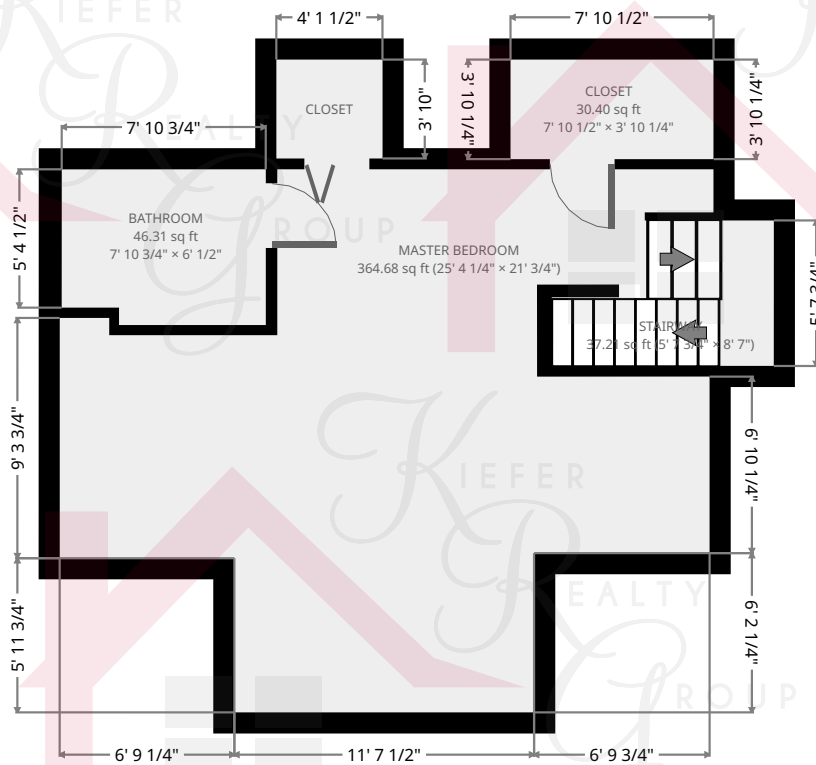

Yorkshire

3rd Floor