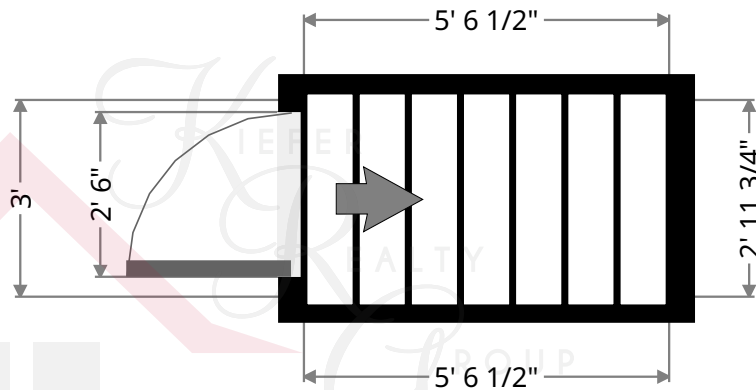

Yorkshire

Stairway

Width: 2' 10 1/4"
Length: 6' 4 1/2"
Area: 18.18 sq ft
Perimeter: 18' 5 1/4"

Stairway

Width: 2' 11 3/4"
Length: 5' 6 1/2"
Area: 16.54 sq ft
Perimeter: 17' 1/2"

Keith Kiefer, CNE, RRS, Realtor
Certified Negotiation Expert
Residential Relocation Specialist

216-403-1797

KieferRealtyGroup@gmail.com

KieferRealtyGroup.com

Yorkshire

Hall

Width: 6' 1"
Length: 12' 5 1/2"
Area: 70.12 sq ft
Perimeter: 37' 1/4"

Keith Kiefer, CNE, RRS, Realtor
Certified Negotiation Expert
Residential Relocation Specialist
216-403-1797
KieferRealtyGroup@gmail.com
KieferRealtyGroup.com